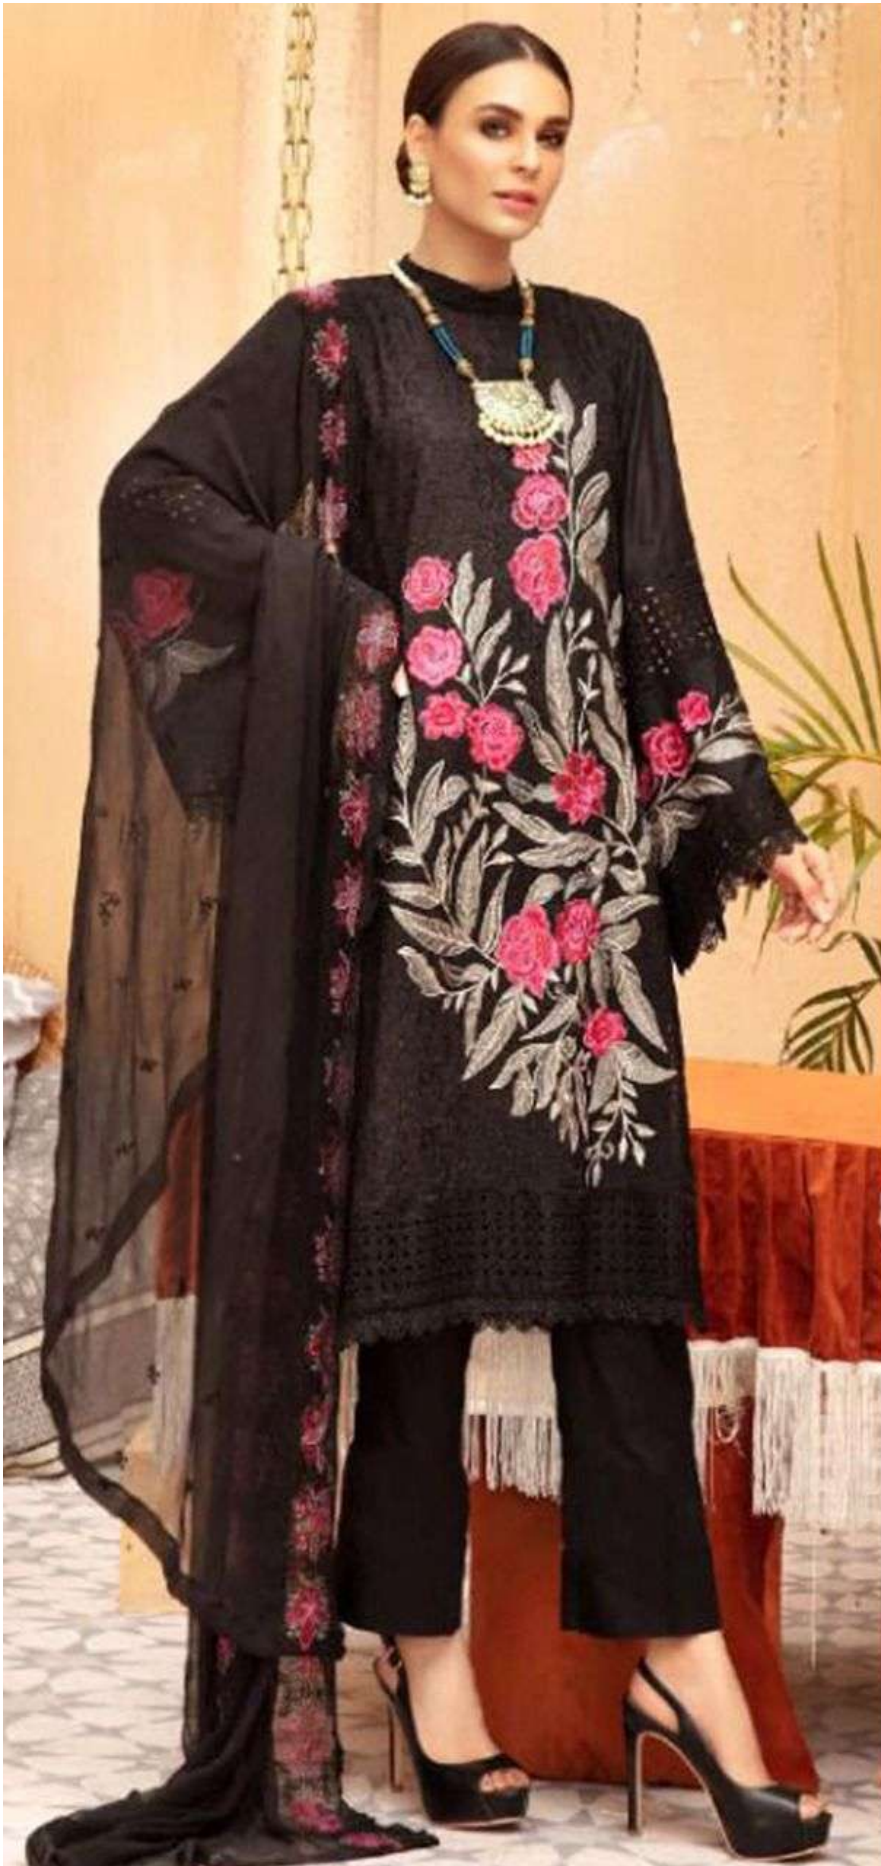

AFROZEH

TOP

Net Beautifully Embroidered
With Pearls All Overs

BOTTOM&INNER

Santoon

DUPATTA

Net With Beautifully Embroidered

SLEEVES

Net With Beautifully Embroidered
With Pearls

AFROZEH

TOP

Net Beautifully Embroidered
With Pearls All Overs

BOTTOM&INNER

Santoon

DUPATTA

Net With Beautifully Embroidered

SLEEVES

Net With Beautifully Embroidered
With Pearls

AFROZEH

POP
Net Beautifully Embroidered
With Pearls All Over

BOTTOM & INNER
SUNLON

EUPHATIA
Net With Beautifully Embroidered

SLEEVES
Net With Beautifully Embroidered
With Pearls