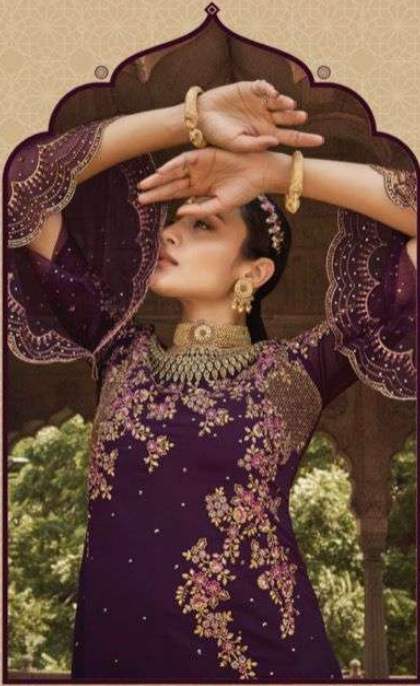

fiona

• 26011 •