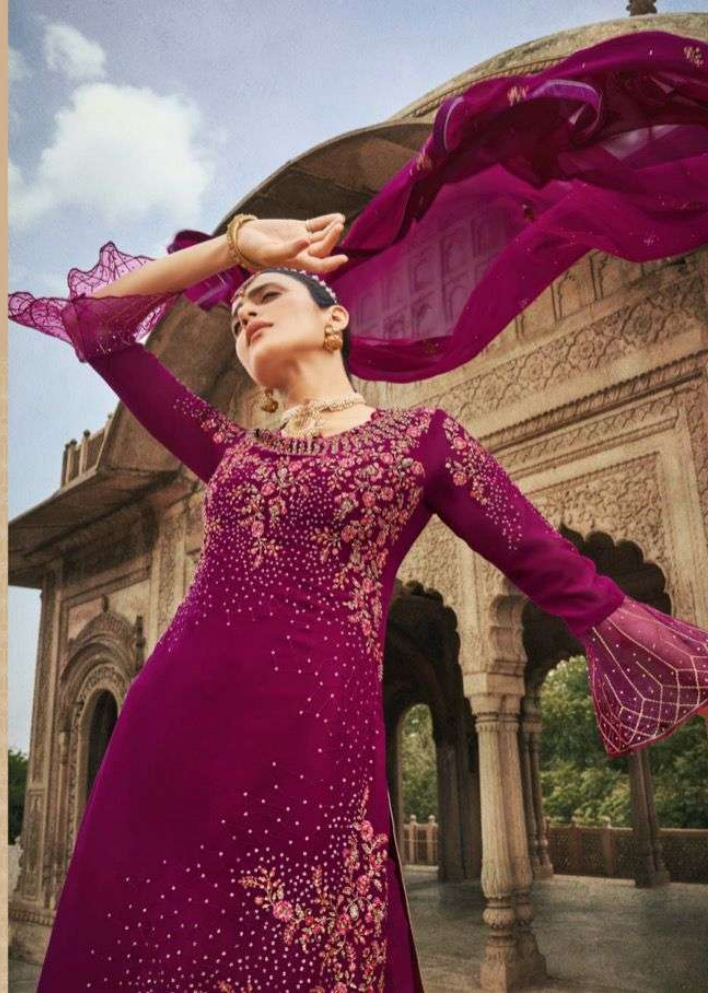

NAVYA

VOL - 5

TOP	GORGETTE WITH HEAVY SEQUENCE AND EMBROIDERY WITH HAND WORK
BOTTOM	SILK WITH SEQUENCE AND HAND WORK EMBROIDERY ON PANTS
DUPPATA	WORK EMBROIDERY DUPPATA

fiona

• 26013 •

irona

• 26012 •

• 26011 •