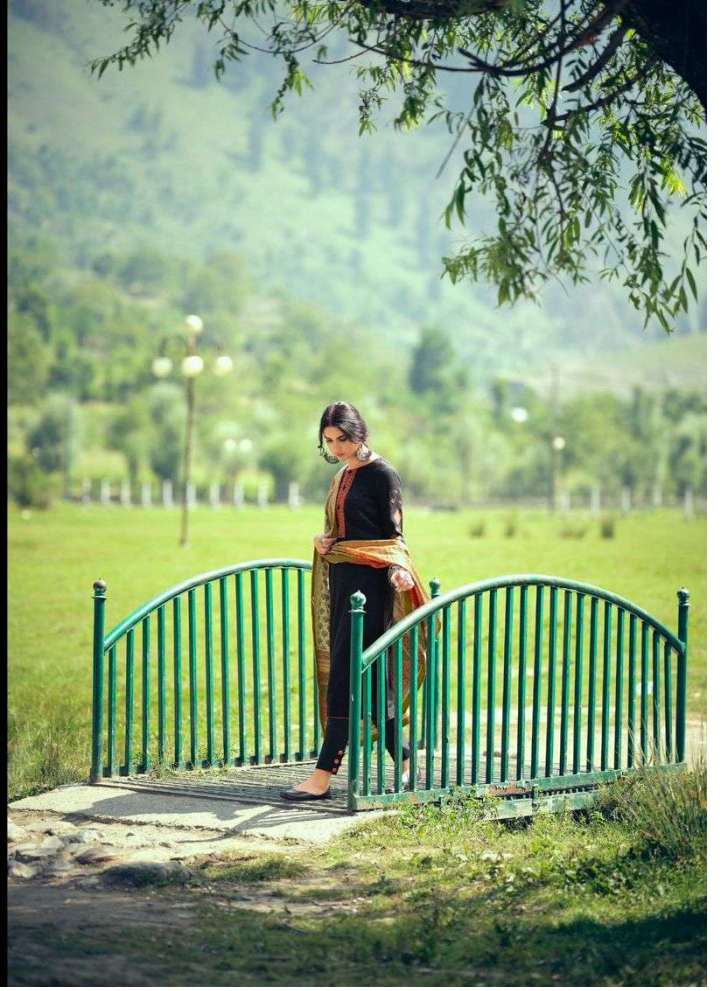

ممتاز آرٹس
MUMTAZ ARTS®
Range of dress