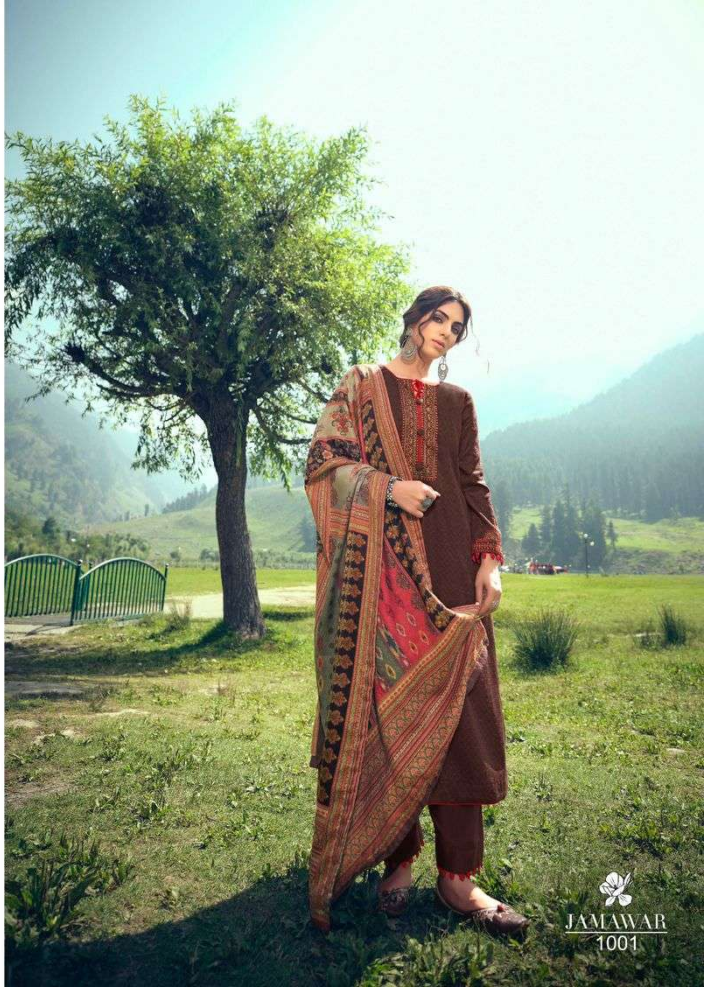

ممتاز آرٹس

MUMTAZ ARTS®
Rangon ki darga

JAMAWAR

PURE PASHMINA PRINT WITH NECK AND SLEEVES DESIGNER EMBROIDERY
WITH BOX PALLU DIGITAL PRINT PASHMINA DUPATTA

JAMAWAR
1008

ممتاز آرٹس
MUMTAZ ARTS®
Purveyors of Elegance