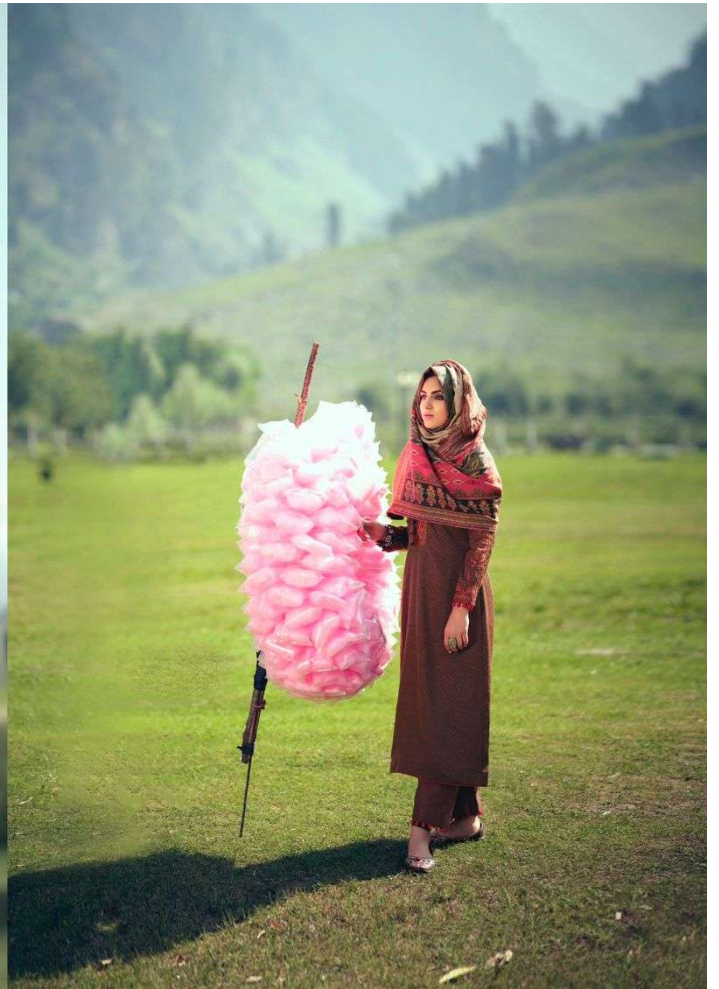

# JAMAWAR

PURE PASHMINA PRINT WITH NECK AND SLEEVES DESIGNER EMBROIDERY  
WITH BOX PALLU DIGITAL PRINT PASHMINA DUPATTA

ممتاز آرٹس  
MUMTAZ ARTS®  
Rajne de style

ممتاز آرٹس  
MUMTAZ ARTS®  
Rajpura, Gurgaon