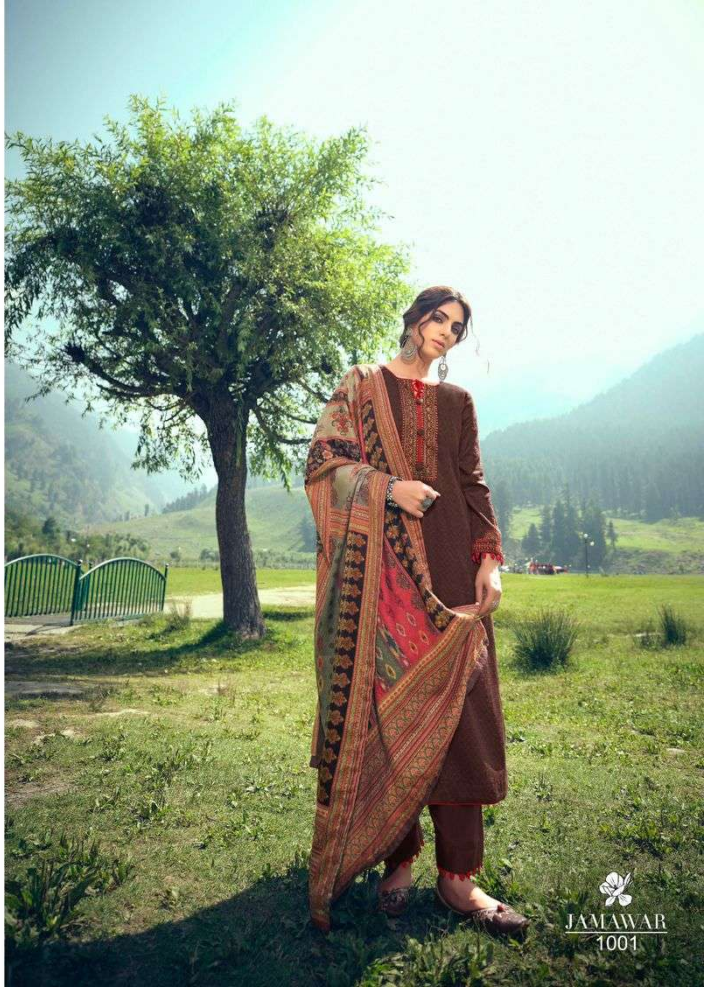

# JAMAWAR

PURE PASHMINA PRINT WITH NECK AND SLEEVES DESIGNER EMBROIDERY  
WITH BOX PALLU DIGITAL PRINT PASHMINA DUPATTA

ممتاز آرٹس  
MUMTAZ ARTS®  
Rajne de style

ممتاز آرٹس  
MUMTAZ ARTS®  
Rajpura, Gurgaon