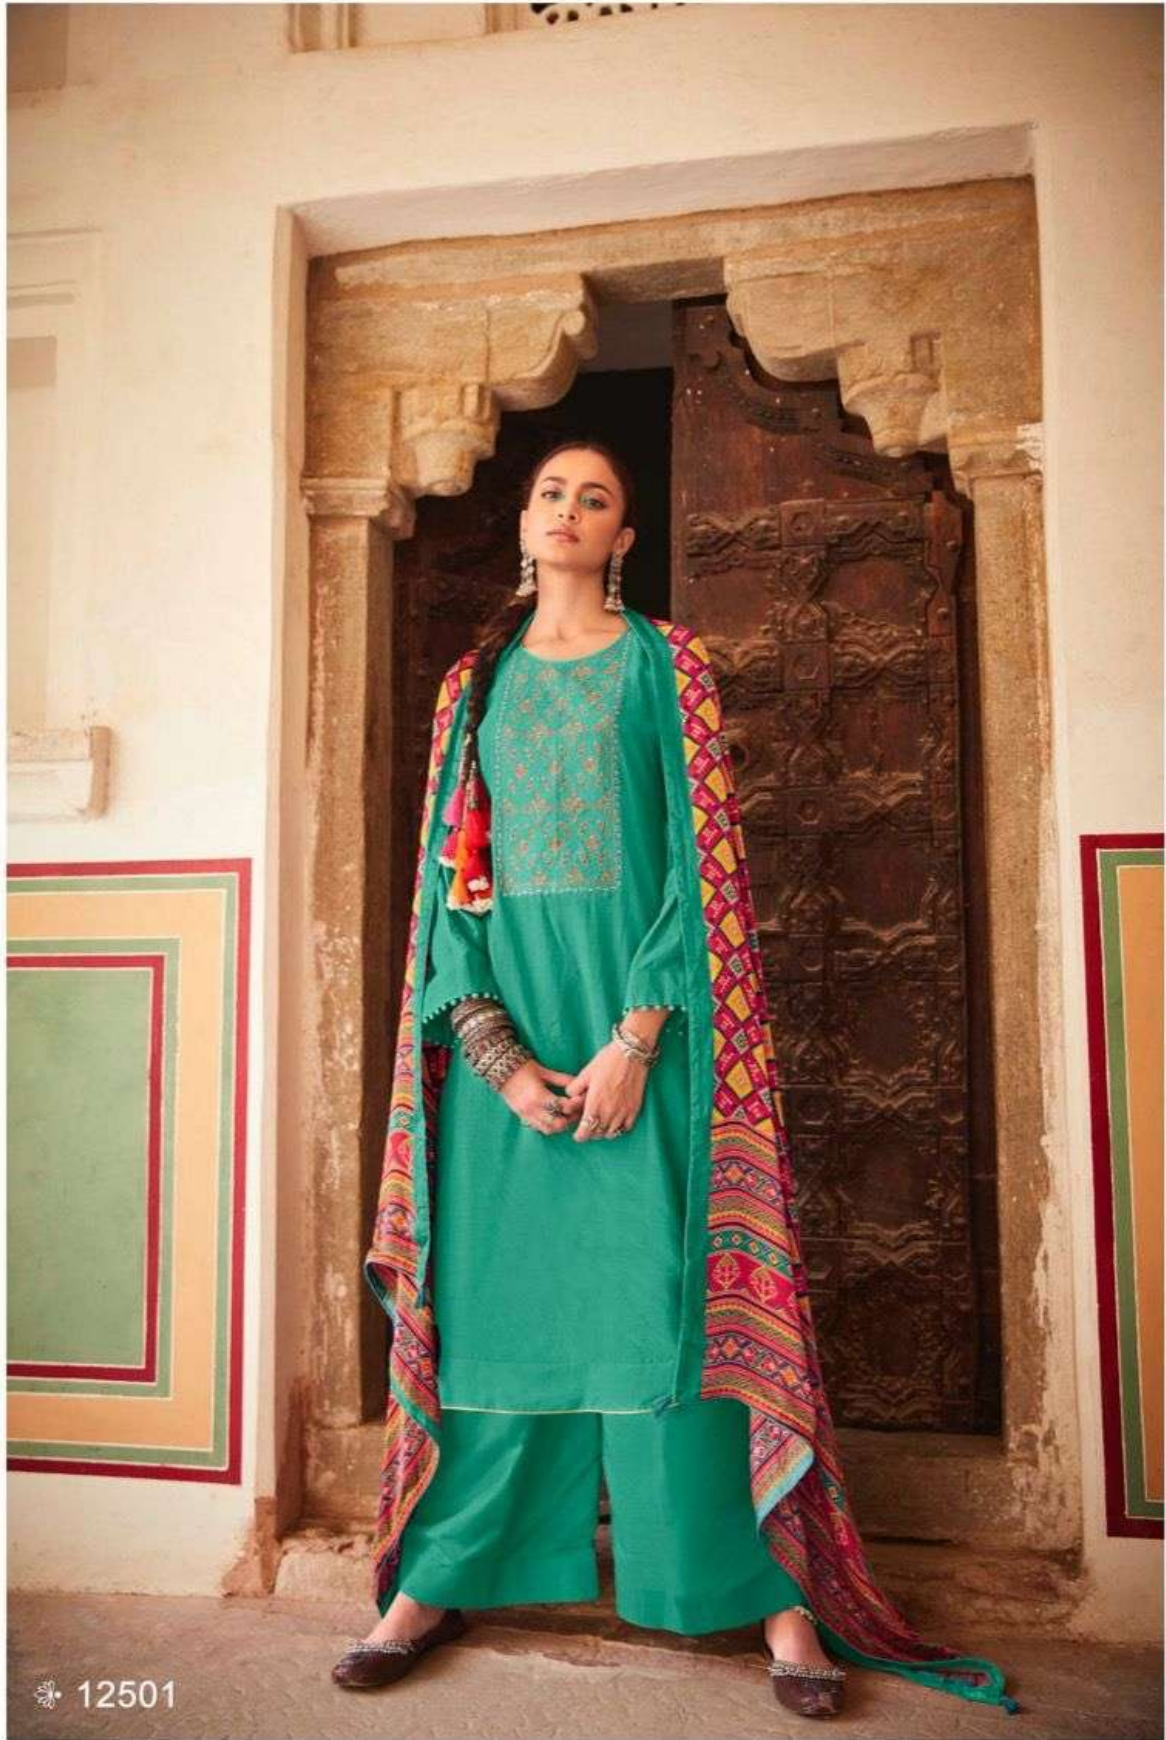

DEEPLY
suits

Patola

Patola

DESIGN NO.	PRICE	
12501	1499/-	:TOP: FINE SILK WITH EMBROIDERY
12502	1499/-	
12503	1499/-	:BOTTAM: DULL SANTOON
12504	1499/-	
12505	1499/-	:DUPATTA: PURE GAJI SILK DIGITAL PRINT
12506	1499/-	
Total Pieces: 6		Total Amount: 8994/-+GST

12501

12502

12503

12504

12505

12506

12502

❁ 12503 ❁

❁ 12504 ❁

12501

DEEPLY
suits

Patola

12506