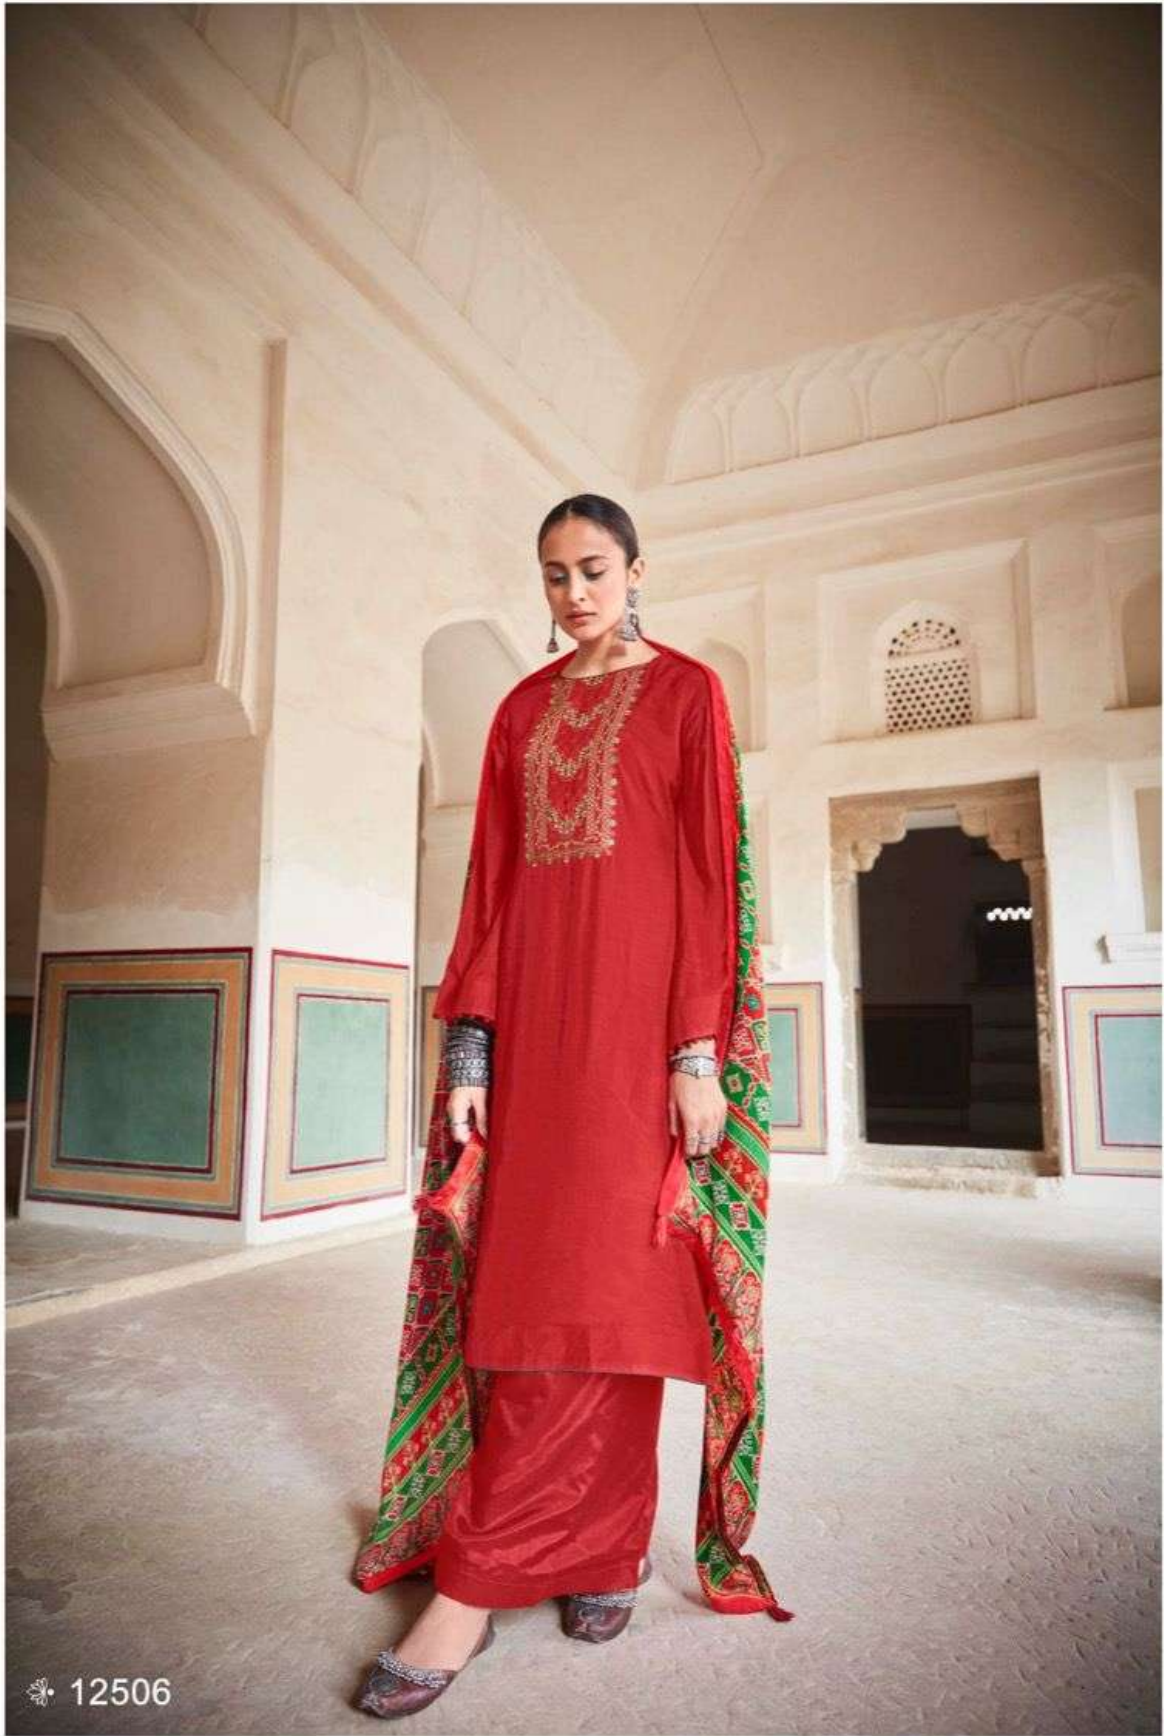

DEEPLY
suits

Patola

Patola

DESIGN NO.	PRICE	
12501	1499/-	:TOP: FINE SILK WITH EMBROIDERY
12502	1499/-	
12503	1499/-	:BOTTAM: DULL SANTOON
12504	1499/-	
12505	1499/-	:DUPATTA: PURE GAJI SILK DIGITAL PRINT
12506	1499/-	
Total Pieces: 6		Total Amount: 8994/-+GST

12501

12502

12503

12504

12505

12506

12502

❁ 12503 ❁

❁ 12504 ❁

12501

DEEPLY
suits

Patola

12506