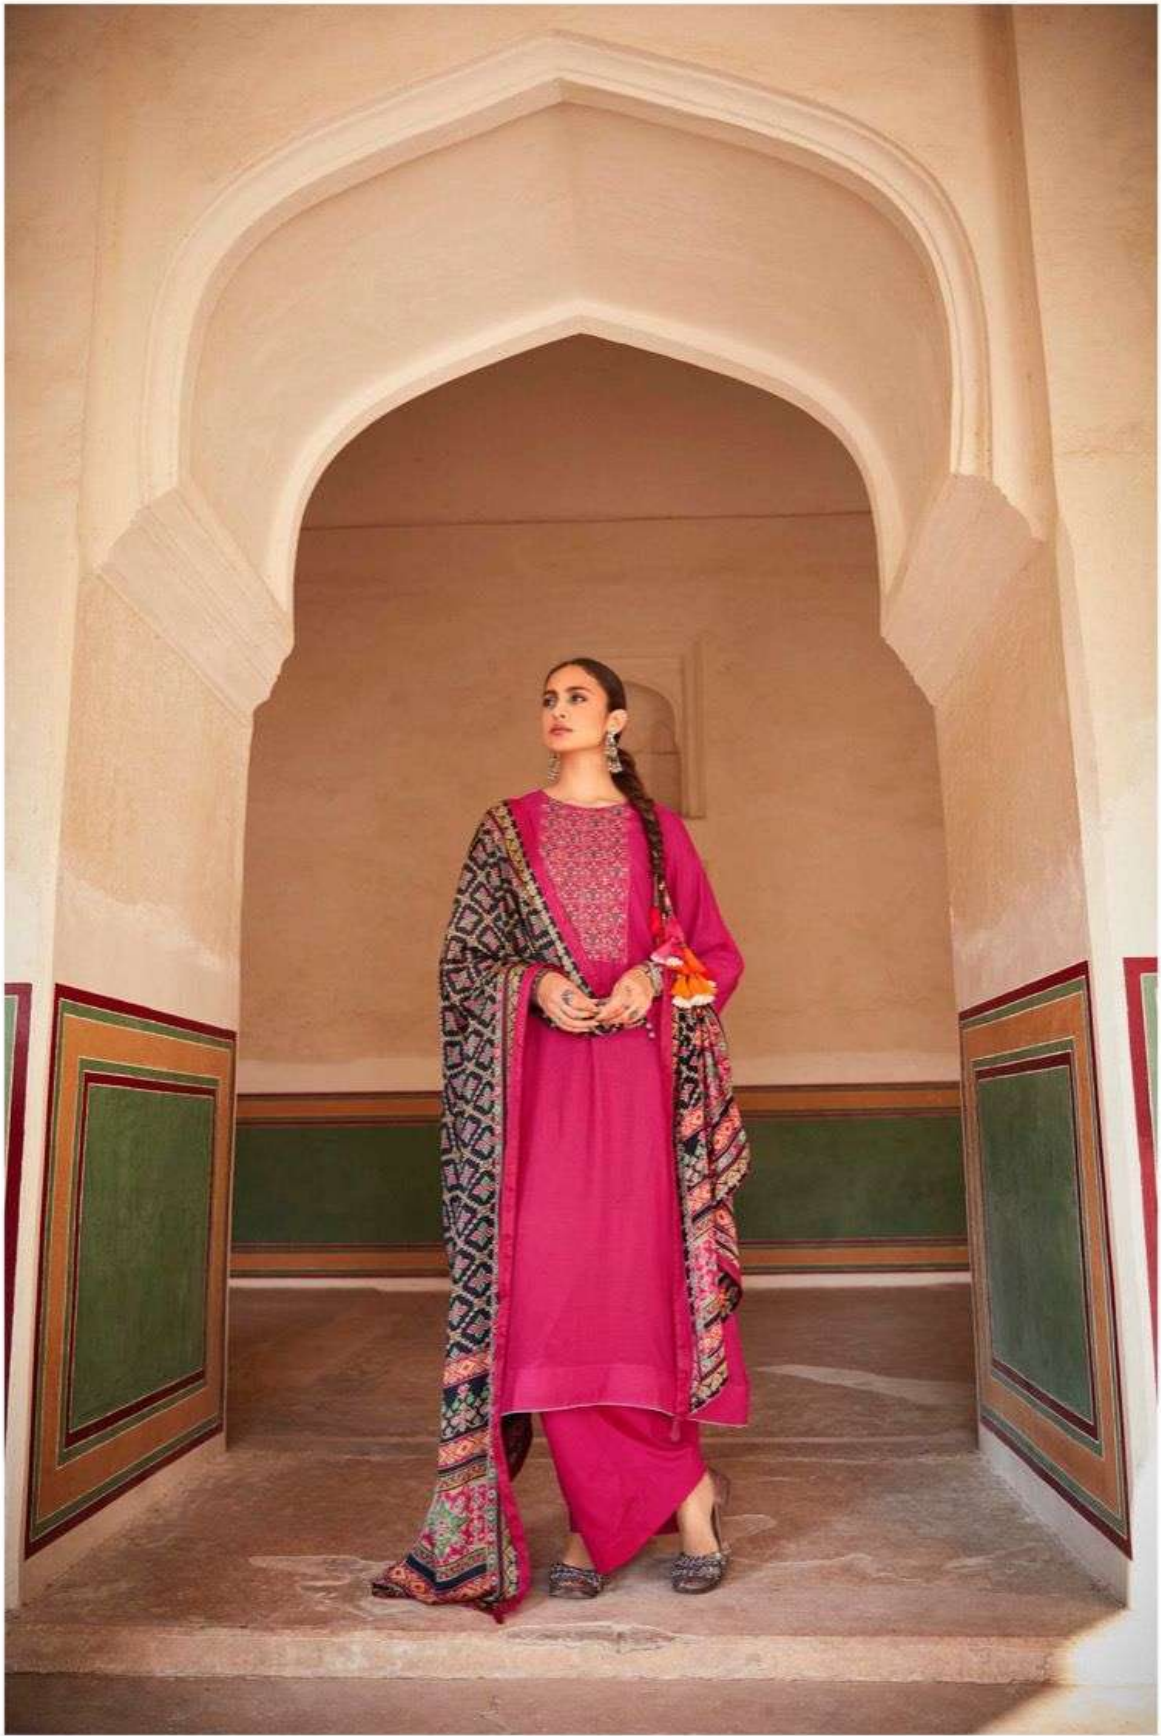

DEEPLY
suits

Patola

Patola

DESIGN NO.	PRICE	
12501	1499/-	:TOP: FINE SILK WITH EMBROIDERY
12502	1499/-	
12503	1499/-	:BOTTAM: DULL SANTOON
12504	1499/-	
12505	1499/-	:DUPATTA: PURE GAJI SILK DIGITAL PRINT
12506	1499/-	
Total Pieces: 6		Total Amount: 8994/-+GST

12501

12502

12503

12504

12505

12506

12502

❁ 12503 ❁

❁ 12504 ❁

12501

DEEPLY
suits

Patola

12506