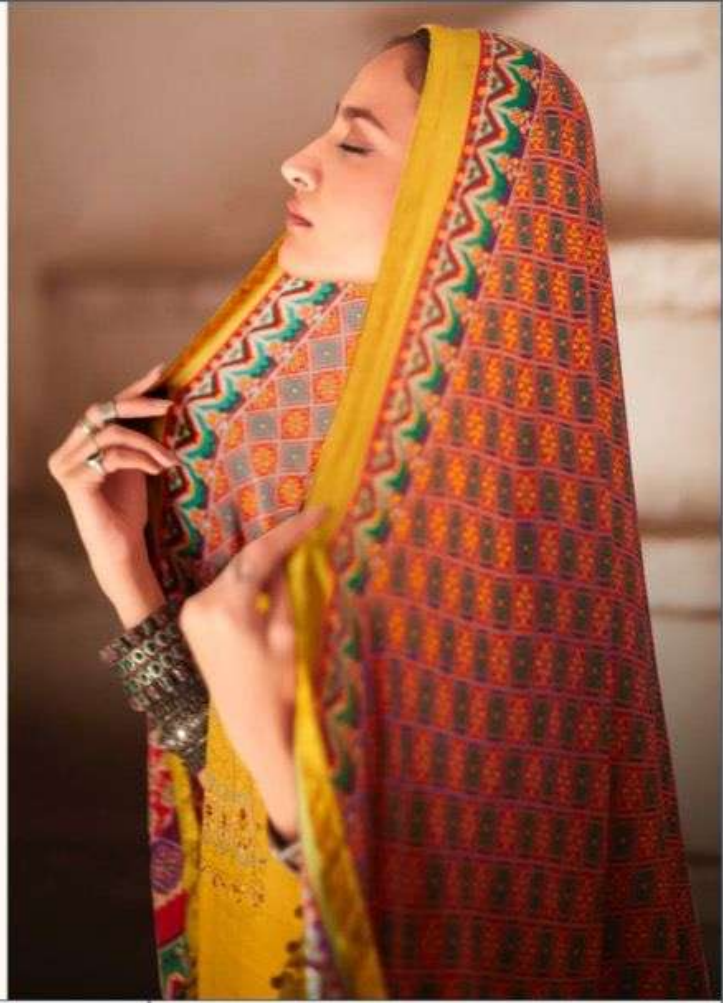

DEEPLY
suits

Patola

Patola

DESIGN NO.	PRICE	
12501	1499/-	:TOP: FINE SILK WITH EMBROIDERY
12502	1499/-	
12503	1499/-	:BOTTAM: DULL SANTOON
12504	1499/-	
12505	1499/-	:DUPATTA: PURE GAJI SILK DIGITAL PRINT
12506	1499/-	
Total Pieces: 6		Total Amount: 8994/-+GST

12501

12502

12503

12504

12505

12506

12502

❁ 12503 ❁

❁ 12504 ❁

12501

DEEPLY
suits

Patola

12506