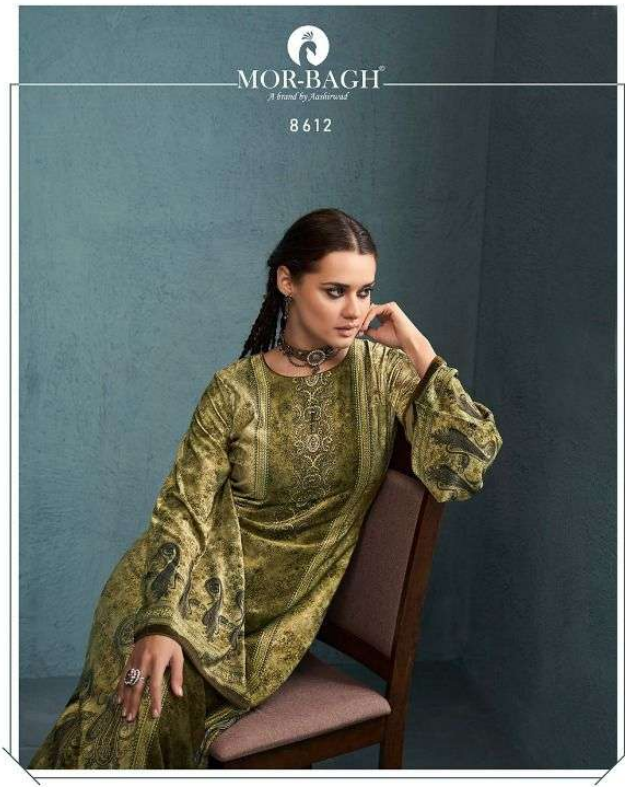

MOR-BAGH®
A brand by Aashirwad

MEHRAN

MOR-BAGH
A brand by Anshirvad

8617

MOR-BACH
A Brand by Aachar

8619

MOR-BAGH
A Brand by Asterand

8615

MOR-BAGH
A Brand by Kalamandir

8612

8613

8614

8615

8616

8617

8618

8619

MOR-BAGH[®]
A brand by Aashirwad

MEHRAN

MOR-BAGH
A brand by Aashirvaad

8616

The complex block contains a brand logo at the top center, which reads "MOR-BAGH" with the tagline "A brand by Aashirvaad" underneath. Below the logo is a smaller, inset photograph of the same woman in the same green outfit, but she is sitting on a ledge near a window. At the bottom center of this block is the number "8616".