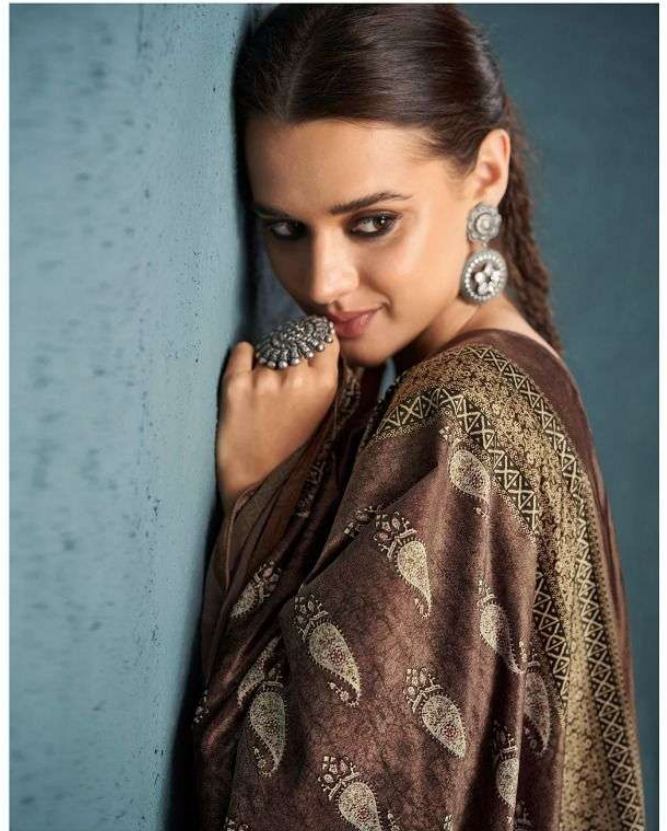

MOR-BAGH
A Brand by Kalamandir

8612

8613

8614

8615

8616

8617

8618

8619

MOR-BAGH[®]
A brand by Aashirwad

MEHRAN

MOR-BAGH
A brand by Aashirvaad

8616

The complex block contains a brand logo at the top center, which reads "MOR-BAGH" with the tagline "A brand by Aashirvaad" underneath. Below the logo is a smaller, inset photograph of the same woman in the same green outfit, but she is sitting on a ledge near a window. At the bottom center of this block is the number "8616".