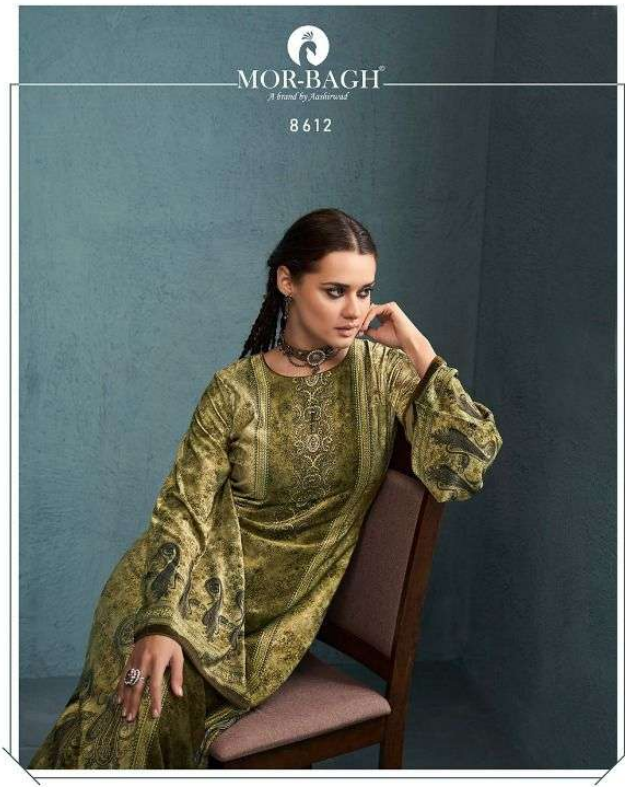

MOR-BAGH[®]
A brand by Aashirwad

MEHRAN

MOR-BAGH
A brand by Anshirvad

8617

MOR-BACH
A Brand by Aachar

8619

8613

MOR-BAGH
A brand by Ashraf

The complex block contains a brand logo at the top center, which reads "MOR-BAGH" with the tagline "A brand by Ashirvaad" below it. Below the logo is an inset photograph of the same woman in the same green outfit, but she is sitting on a ledge near a window, looking towards the camera. At the bottom center of this block is the number "8616".