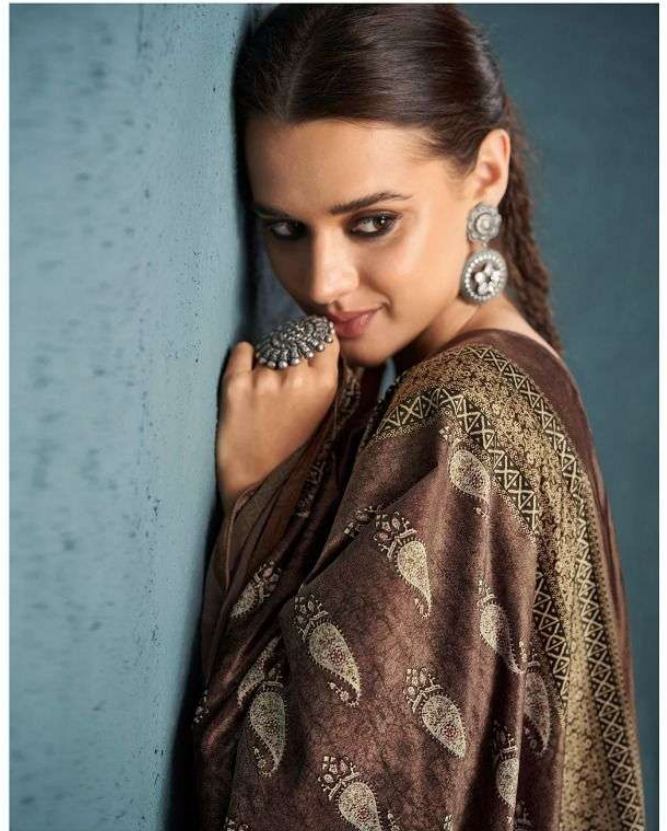

8616

8617

8618

8619

MOR-BAGH®
A brand by Aashirwad

MEHRAN

MOR-BAGH
A brand by Ashirvaad

8616

The complex block contains a brand logo at the top center, which reads "MOR-BAGH" with the tagline "A brand by Ashirvaad" below it. Below the logo is an inset photograph of the same woman in the same green outfit, but she is sitting on a ledge near a window, looking towards the camera. At the bottom center of this block is the number "8616".