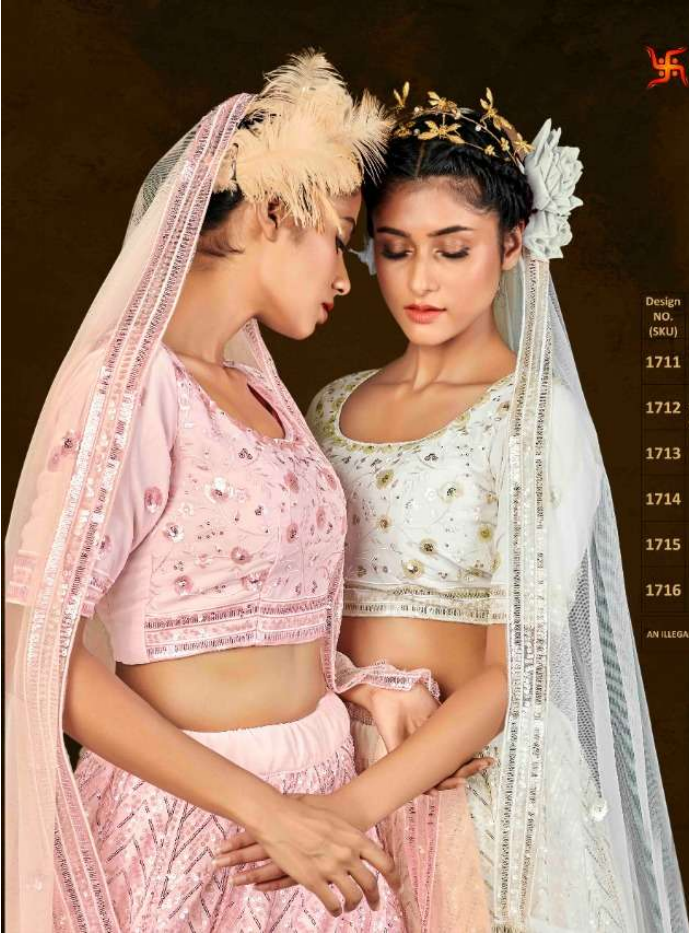

Design NO. (SKU)	Mani Color	Lehenga Fabric	Choli Fabric	Dupatta Fabric	SIZE (SEMI-STITCHED)	Lehenga Work	Choli Work	Dupatta Work	Choli Length MTR	Lehenga Length INCH	Dupatta Length MTR	Weight
1711	Dusty Pink	Georgette	Georgette	NET	UPTO 42 BUST AND WAIST	Sequence Embroidered Work	Sequence Embroidered Work	Sequence Embroidered Work	1 MTR	42 INCH	2.40 MTR	2 KG
1712	Pearl White - Orange	Georgette	Georgette	NET	UPTO 42 BUST AND WAIST	Sequence Embroidered Work	Sequence Embroidered Work	Sequence Embroidered Work	1 MTR	42 INCH	2.40 MTR	2 KG
1713	Navy Blue	Georgette	Georgette	NET	UPTO 42 BUST AND WAIST	Sequence Embroidered Work	Sequence Embroidered Work	Sequence Embroidered Work	1 MTR	42 INCH	2.40 MTR	2 KG
1714	Pink	Georgette	Georgette	NET	UPTO 42 BUST AND WAIST	Sequence Embroidered Work	Sequence Embroidered Work	Sequence Embroidered Work	1 MTR	42 INCH	2.40 MTR	2 KG
1715	Pearl White	Georgette	Georgette	NET	UPTO 42 BUST AND WAIST	Sequence Embroidered Work	Sequence Embroidered Work	Sequence Embroidered Work	1 MTR	42 INCH	2.40 MTR	2 KG
1716	Pink	Georgette	Georgette	NET	UPTO 42 BUST AND WAIST	Sequence Embroidered Work	Sequence Embroidered Work	Sequence Embroidered Work	1 MTR	42 INCH	2.40 MTR	2 KG

BRIDES

VOL-2