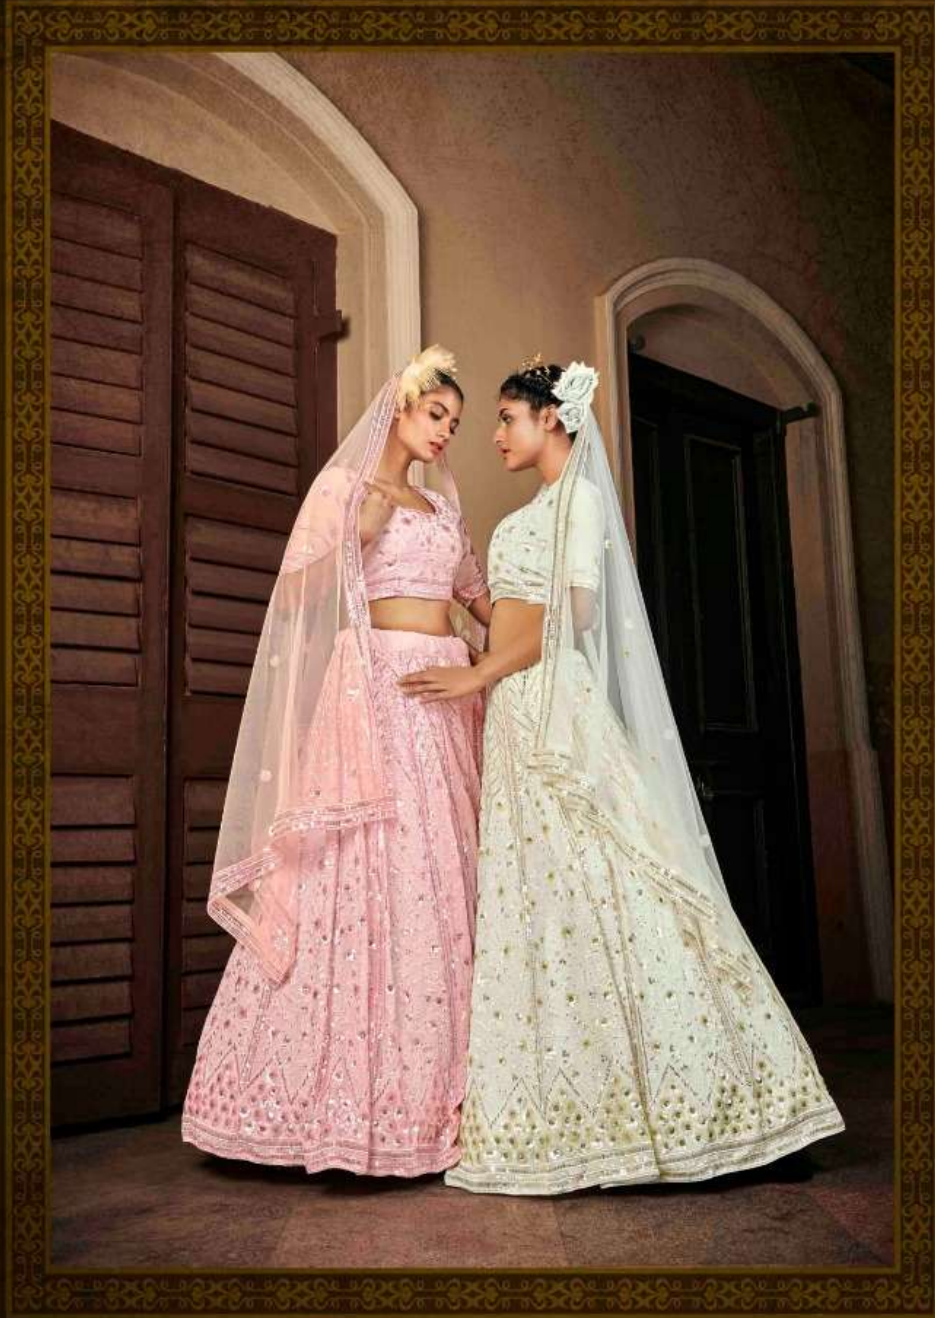

शुभकला®

BRIDES

VOLUME 1

Design NO. (SKU)	Mani Color	Lehenga Fabric	Choli Fabric	Dupatta Fabric	SIZE (SEMI-STITCHED)	Lehenga Work	Choli Work	Dupatta Work	Choli Length MTR	Lehenga Length INCH	Dupatta Length MTR	Weight
1711	Dusty Pink	Georgette	Georgette	NET	UPTO 42 BUST AND WAIST	Sequence Embroidered Work	Sequence Embroidered Work	Sequence Embroidered Work	1 MTR	42 INCH	2.40 MTR	2 KG
1712	Pearl White - Orange	Georgette	Georgette	NET	UPTO 42 BUST AND WAIST	Sequence Embroidered Work	Sequence Embroidered Work	Sequence Embroidered Work	1 MTR	42 INCH	2.40 MTR	2 KG
1713	Navy Blue	Georgette	Georgette	NET	UPTO 42 BUST AND WAIST	Sequence Embroidered Work	Sequence Embroidered Work	Sequence Embroidered Work	1 MTR	42 INCH	2.40 MTR	2 KG
1714	Pink	Georgette	Georgette	NET	UPTO 42 BUST AND WAIST	Sequence Embroidered Work	Sequence Embroidered Work	Sequence Embroidered Work	1 MTR	42 INCH	2.40 MTR	2 KG
1715	Pearl White	Georgette	Georgette	NET	UPTO 42 BUST AND WAIST	Sequence Embroidered Work	Sequence Embroidered Work	Sequence Embroidered Work	1 MTR	42 INCH	2.40 MTR	2 KG
1716	Pink	Georgette	Georgette	NET	UPTO 42 BUST AND WAIST	Sequence Embroidered Work	Sequence Embroidered Work	Sequence Embroidered Work	1 MTR	42 INCH	2.40 MTR	2 KG