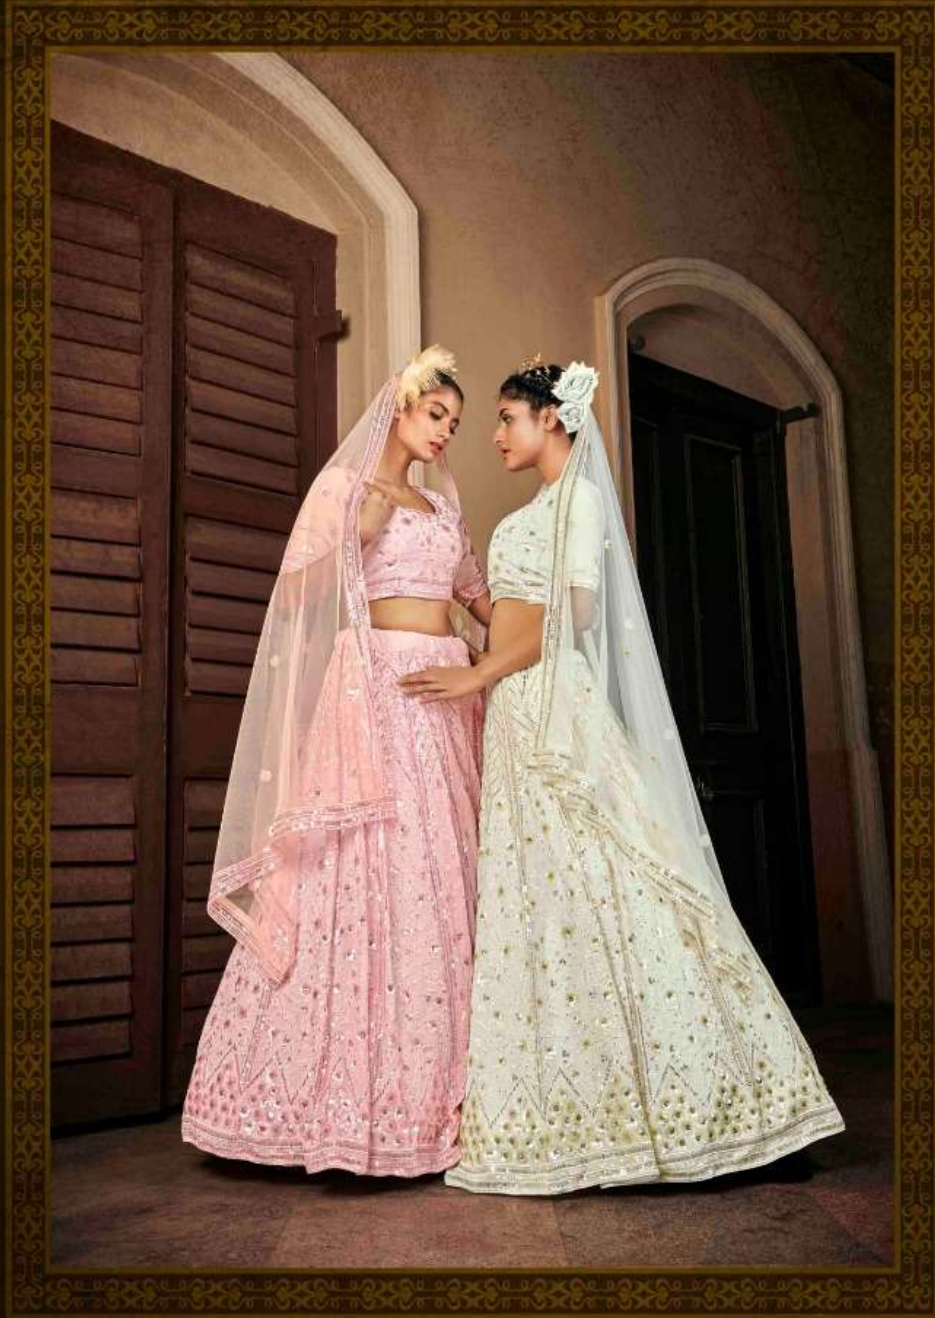

शुभकला®

BRIDES

VOL-2

Design NO. (SKU)	Mani Color	Lehenga Fabric	Choli Fabric	Dupatta Fabric	SIZE (SEMI-STITCHED)	Lehenga Work	Choli Work	Dupatta Work	Choli Length MTR	Lehenga Length INCH	Dupatta Length MTR	Weight
1711	Dusty Pink	Georgette	Georgette	NET	UPTO 42 BUST AND WAIST	Sequence Embroidered Work	Sequence Embroidered Work	Sequence Embroidered Work	1 MTR	42 INCH	2.40 MTR	2 KG
1712	Pearl White - Orange	Georgette	Georgette	NET	UPTO 42 BUST AND WAIST	Sequence Embroidered Work	Sequence Embroidered Work	Sequence Embroidered Work	1 MTR	42 INCH	2.40 MTR	2 KG
1713	Navy Blue	Georgette	Georgette	NET	UPTO 42 BUST AND WAIST	Sequence Embroidered Work	Sequence Embroidered Work	Sequence Embroidered Work	1 MTR	42 INCH	2.40 MTR	2 KG
1714	Pink	Georgette	Georgette	NET	UPTO 42 BUST AND WAIST	Sequence Embroidered Work	Sequence Embroidered Work	Sequence Embroidered Work	1 MTR	42 INCH	2.40 MTR	2 KG
1715	Pearl White	Georgette	Georgette	NET	UPTO 42 BUST AND WAIST	Sequence Embroidered Work	Sequence Embroidered Work	Sequence Embroidered Work	1 MTR	42 INCH	2.40 MTR	2 KG
1716	Pink	Georgette	Georgette	NET	UPTO 42 BUST AND WAIST	Sequence Embroidered Work	Sequence Embroidered Work	Sequence Embroidered Work	1 MTR	42 INCH	2.40 MTR	2 KG