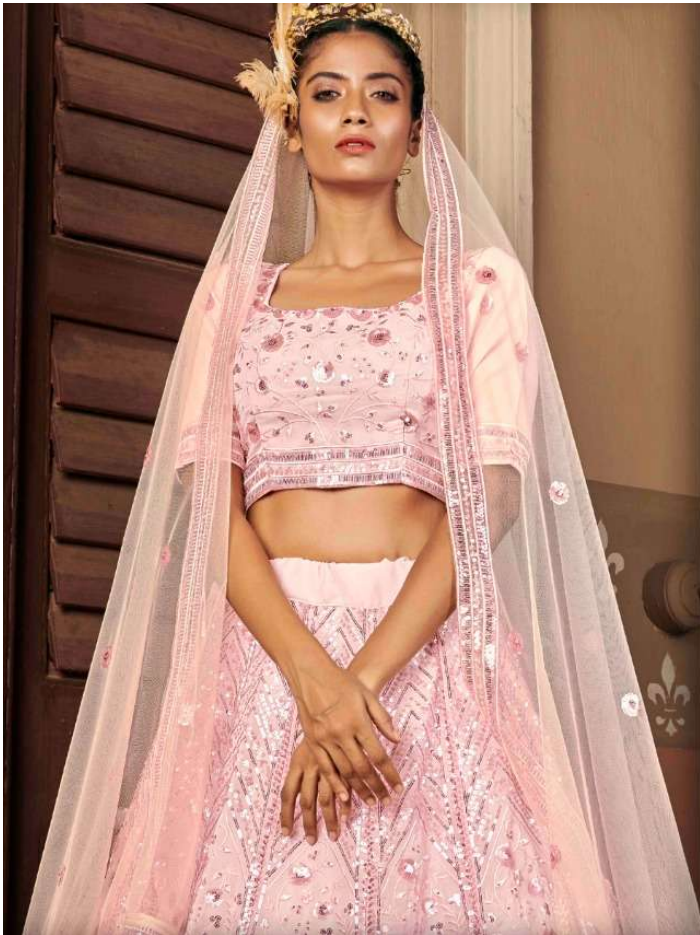

Shubkala

EXTRAORDINARY
DESIGNS

THE EVOLVING AND ADMIRER COLLECTION OF SHUBKALA

CODE / 1716