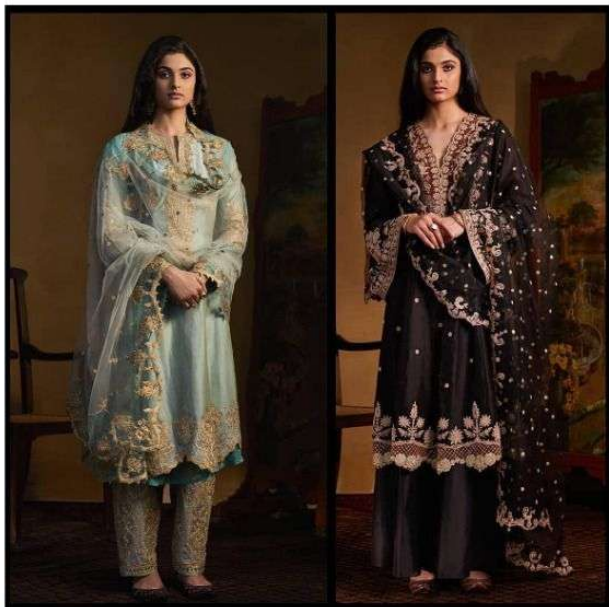

Blockbuster Hits VOL-13

D.NO.950