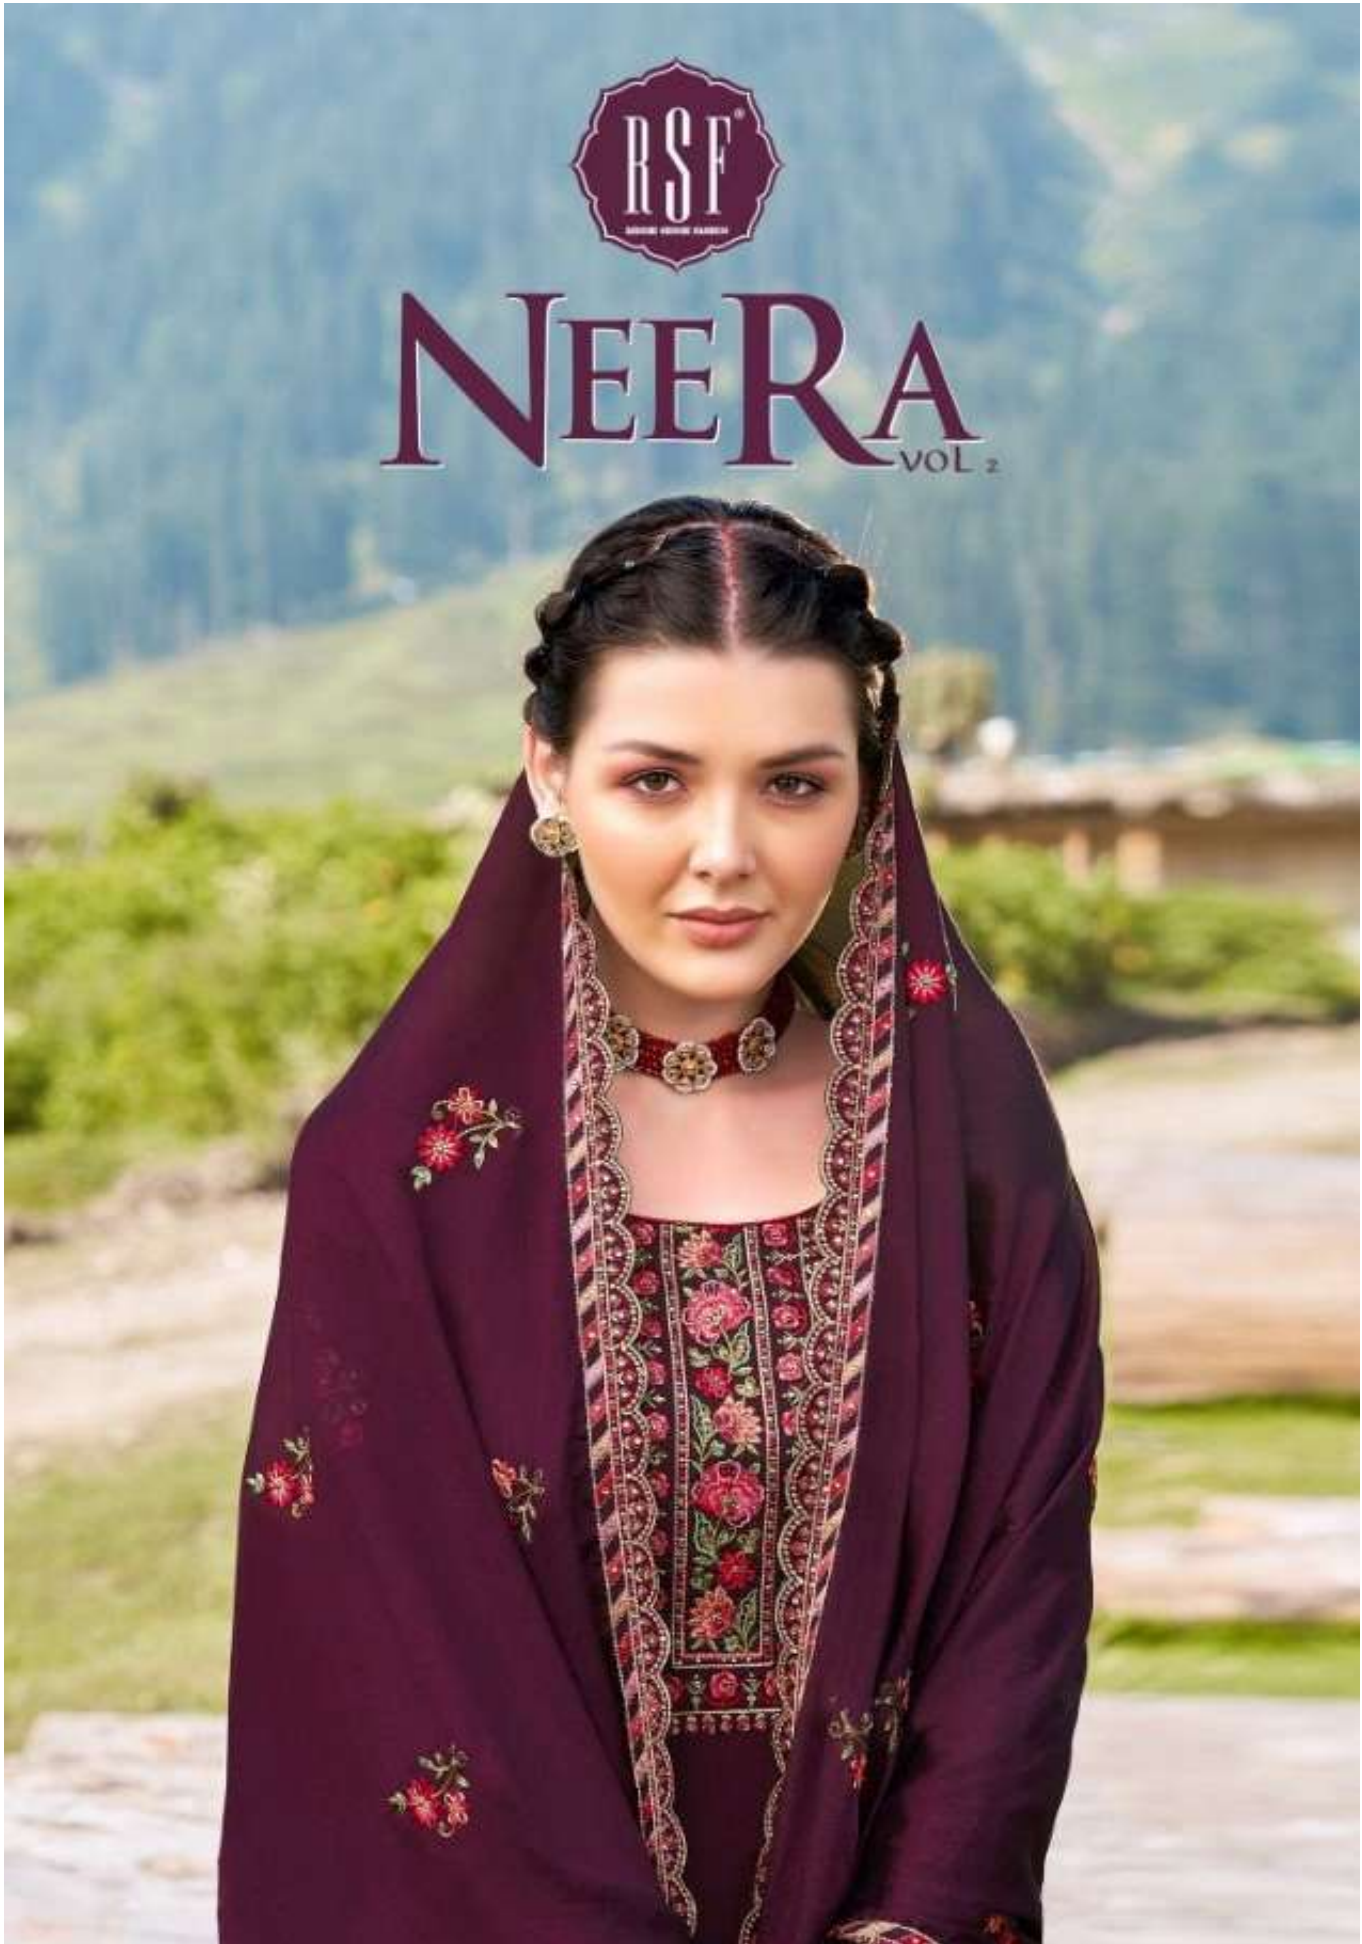

NEERA

VOL 2

NEERA VOL. 2

19301

19302

19303

19304

19305

19306

PRESENTING TO YOU OUR NEW CATALOGUE

NEERA_{VOL. 2}

FROM RSF FASHIONS

TOP

PURE CHINON SILK HEAVY
EMBROIDERY WORK

INNER

DULL SANTUN

BOTTOM

DULL SANTUN

DUPATTA

PURE CHINON SILK HEAVY
DUPATTA WORK

Feminine Beauty

Get new collection in your wardrobe. Now the Style. One step closer to Perfection when your look gets better definition with just a Little Attention to Detail.