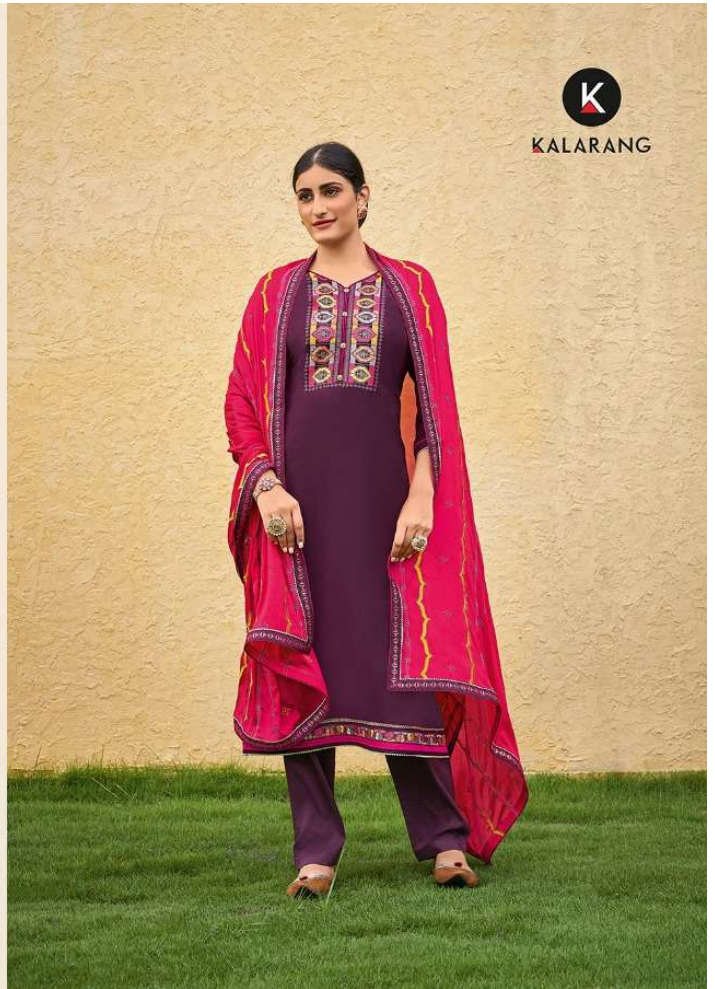

KALARANG

Beauty is just a word, until adorned.

ANOKHI

Creating new style & design every day

◇ ◇ ◇ 3333 ◇ ◇ ◇

Elegant, Bold, Gutsy & Multi-Colored, There is Nothing Whimsical
about this Season's Blossoms.

KALARANG

◇◇◇ 3331 ◇◇◇

◇◇◇ 3332 ◇◇◇

◇◇◇ 3333 ◇◇◇

◇◇◇ 3334 ◇◇◇

KALARANG

- **TOP- PARAMPARA SILK ALL OVER WITH EMBROIDERY AND 2MM SEQUINS WORK**
- **DUPATTA- CHINON WORK WITH FOUR SIDE LACE WORK**
- **DESIGN- 04**

Catalogue :- ANOKHI
Rate :- 835/-