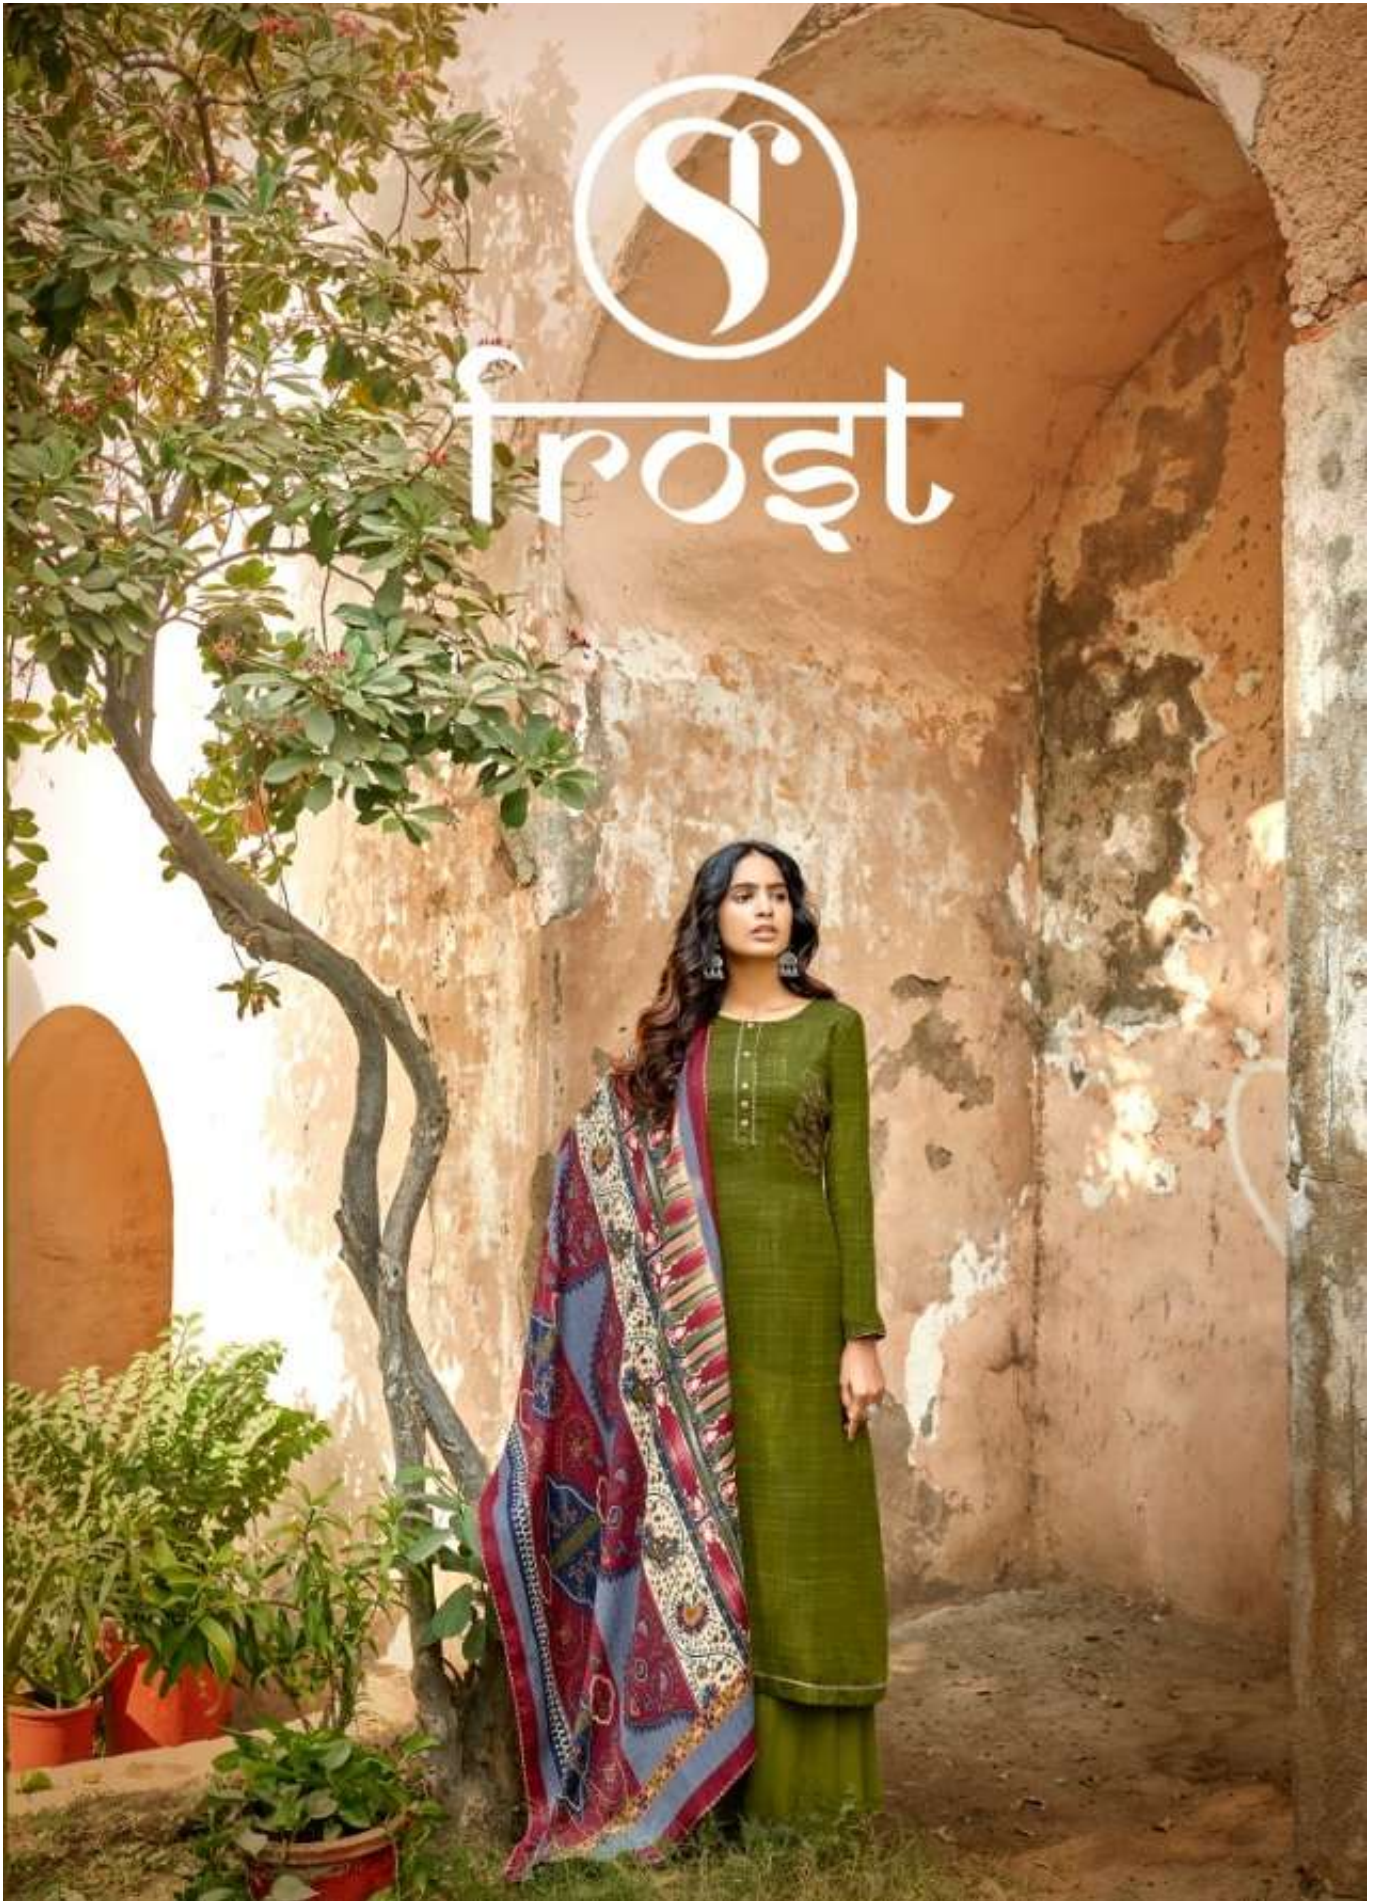

First

First

1003

When she looked into a mirror and felt so beautiful when she forgives the
blame and all the shame, when she speaks to herself.

1005

A subtle elegance and classy piece of grace is therefore a perfect duo of
hues and a flawless example of gullam.

1007

1006

A subtle elegance and classy piece of grace is therefore a perfect duo of
hues and a flawless example of gullam.

The lady of magical aura, the lady with irresistible vibrant glance, the lady with conventional silhouettes, she lady with her own Shringar.