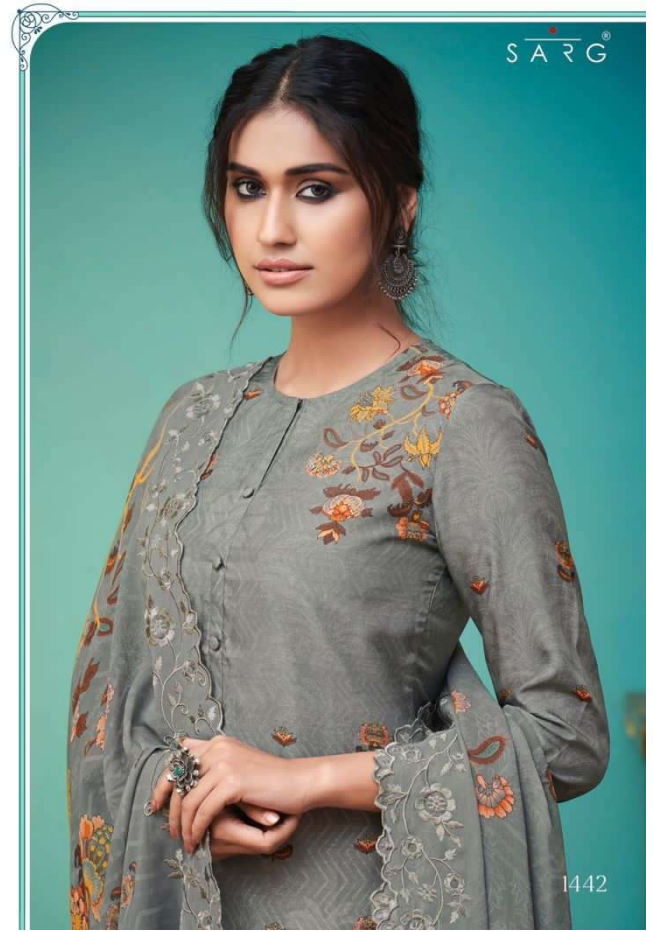

S A R G[®]

Bella *casa*

SARG®

Bella Casa

SARG®
Bella Casa
All accessories
are for shoot purpose only

SARG®

All accessories are for shoot purpose only

1418

1418 - 1496

DESCRIPTION

TOP - PURE RUSSIAN SILK DIGITAL PRINT
WITH HAND WORK

BOTTOM - MULBERRY SATIN

DUPATTA - PURE VISCOSE GEORJETTE DIGITAL PRINT
WITH EMBROIDERY

{ RATE }
{ RS, 2095/- }

TOTAL SUITS = 06 TOTAL AMOUNT - 12570/- AVG. RATE - 2095/-