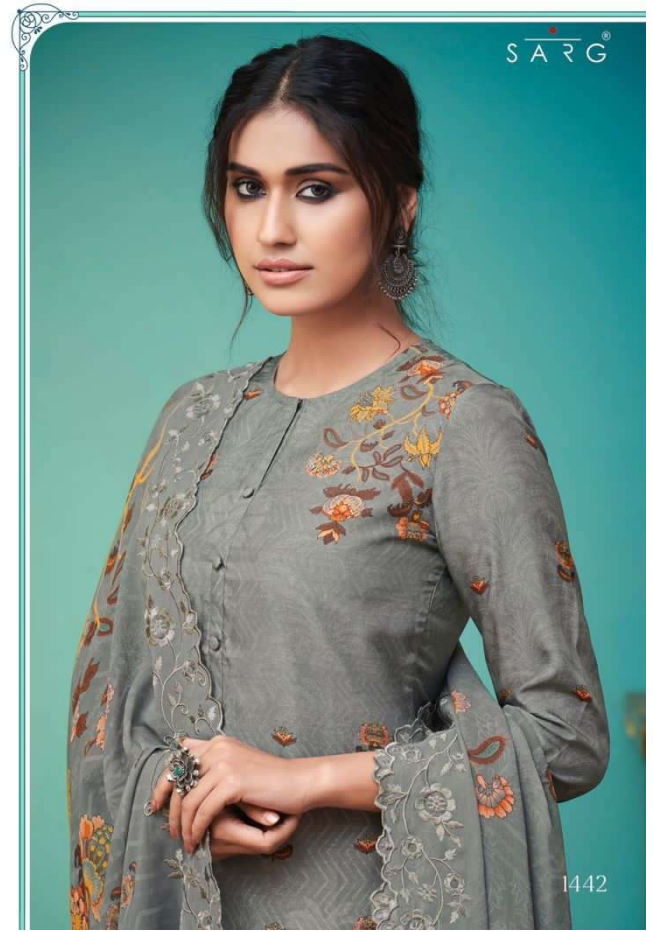

SARG®

Bella *casa*

S A R G[®]

Bella *casa*

SARG®
Bella Casa
All accessories
are for shoot purpose only

SARG®

All accessories are for shoot purpose only

1418

1442 - 1498

1418 - 1496

DESCRIPTION

TOP - PURE RUSSIAN SILK DIGITAL PRINT
WITH HAND WORK

BOTTOM - MULBERRY SATIN

DUPATTA - PURE VISCOSE GEORJETTE DIGITAL PRINT
WITH EMBROIDERY

{ RATE }
{ RS, 2095/- }

TOTAL SUITS = 06 TOTAL AMOUNT - 12570/- AVG. RATE - 2095/-