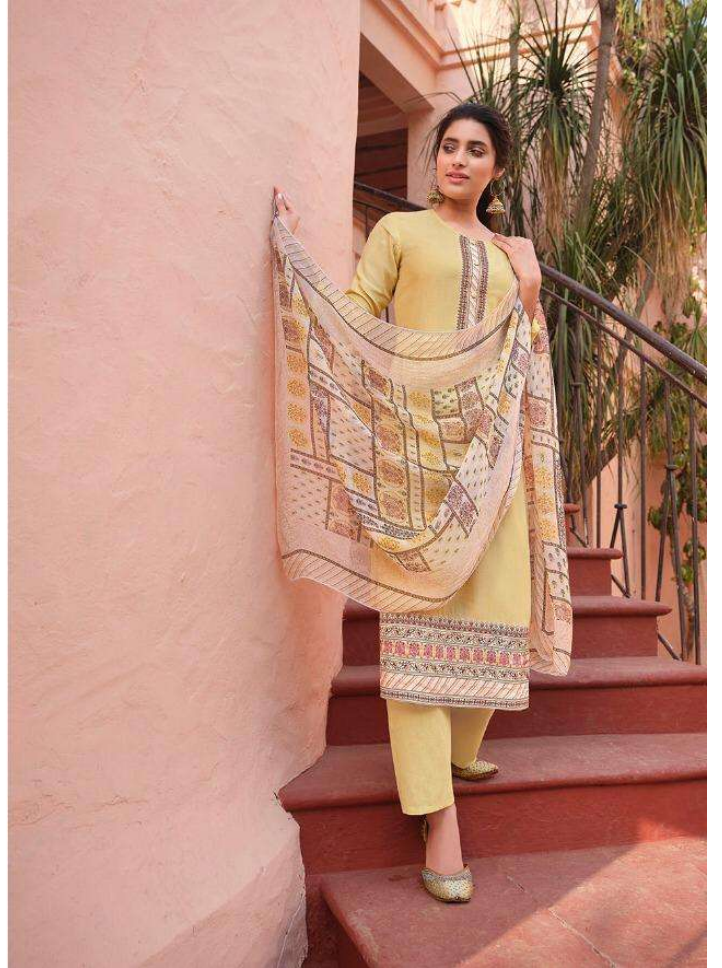

Nitya™  
pvt. ltd.

1003

Nitya

1005

**TOP**

**Pure Cotton Silk with Embroidary and Digital Print**

**DUPATTA**

**Pure Viscose Organza**

**BOTTOM**

**Cotton Satin**

**Rate : 1599.00**

**anaya**

*Embracing your traditional wear  
with a hint of contemporary styling this  
range is truly desirable.*

Nitya

1004

1001