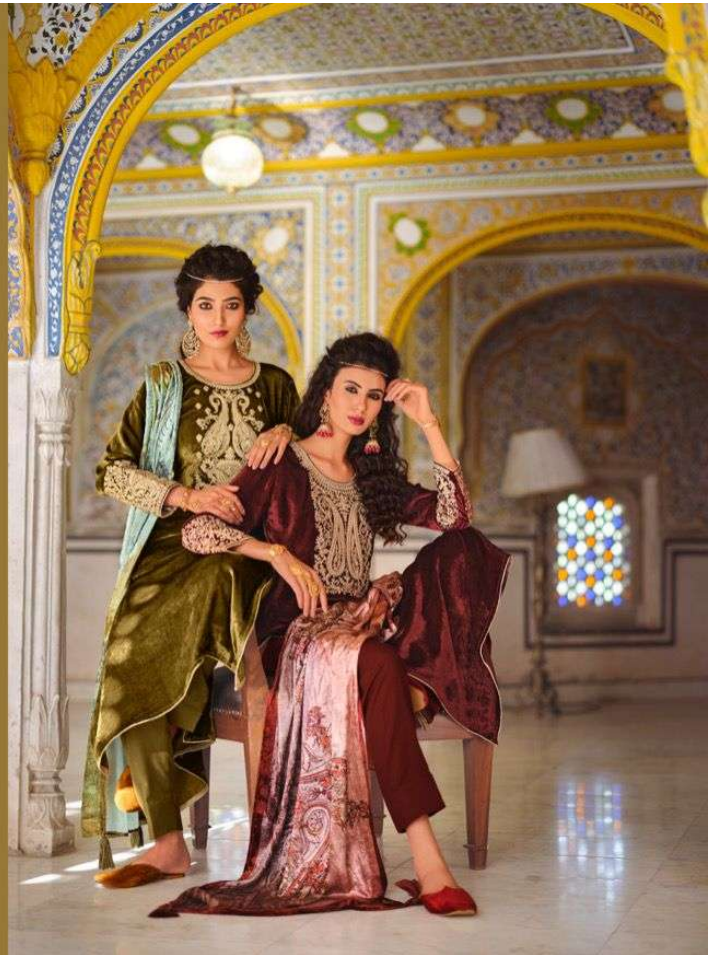

by
IBIZA

TOP

PURE VELVET VISCOSE WITH TILLA WORK NACK
& SLEEVE

BOTTOM

PURE PASHIMNA

DUPATTA

PURE VELVET VISCOSE WITH DIGITAL PRINT

11137

11138

11139

11140

11141

11142

Velvet Queen