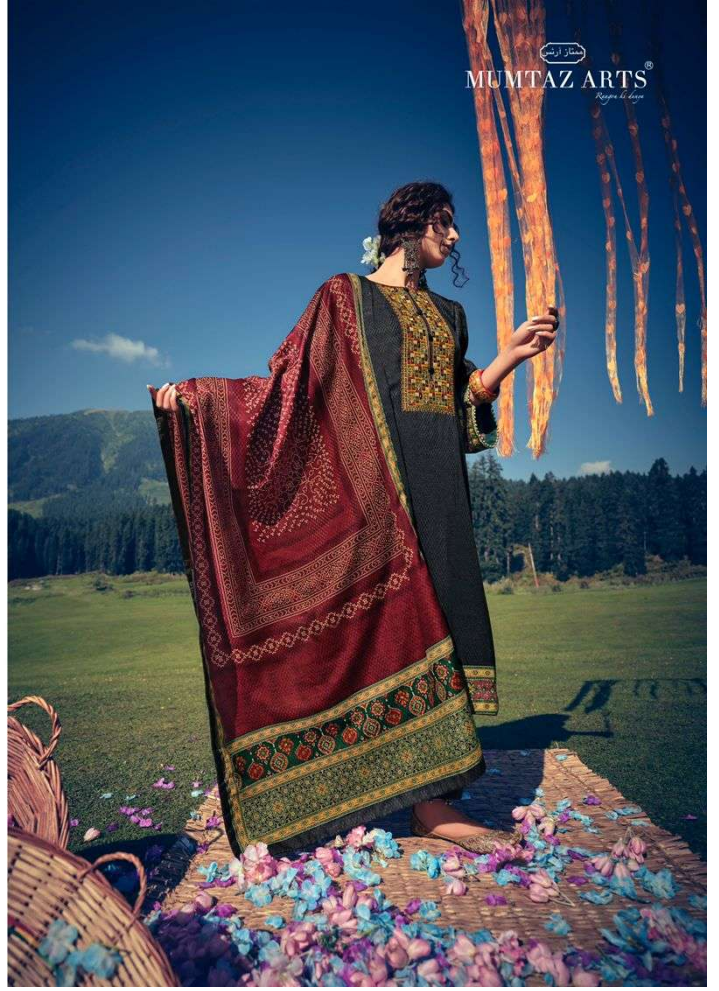

SHAHTOOSH | 1005