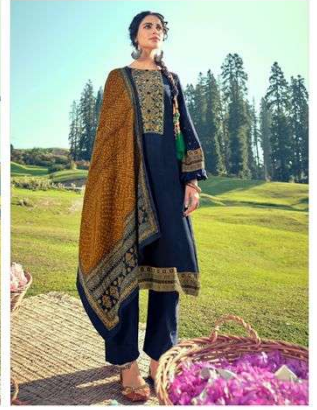

SHAHTOOSH | 1001

SHAHTOOSH | 1005

SHAHTOOSH | 1006

SHAHTOOSH | 1006

MUMTAZ ARTS[®]
Regen de Lieve
 سہا تو ش
SHAHTOOSH
 PURE DIGITAL PRINT PASHMINA WITH EXCLUSIVE HEAVY
 BARK EMBROIDERY WITH BOX PALLU BANDEHANI STYLE DUP