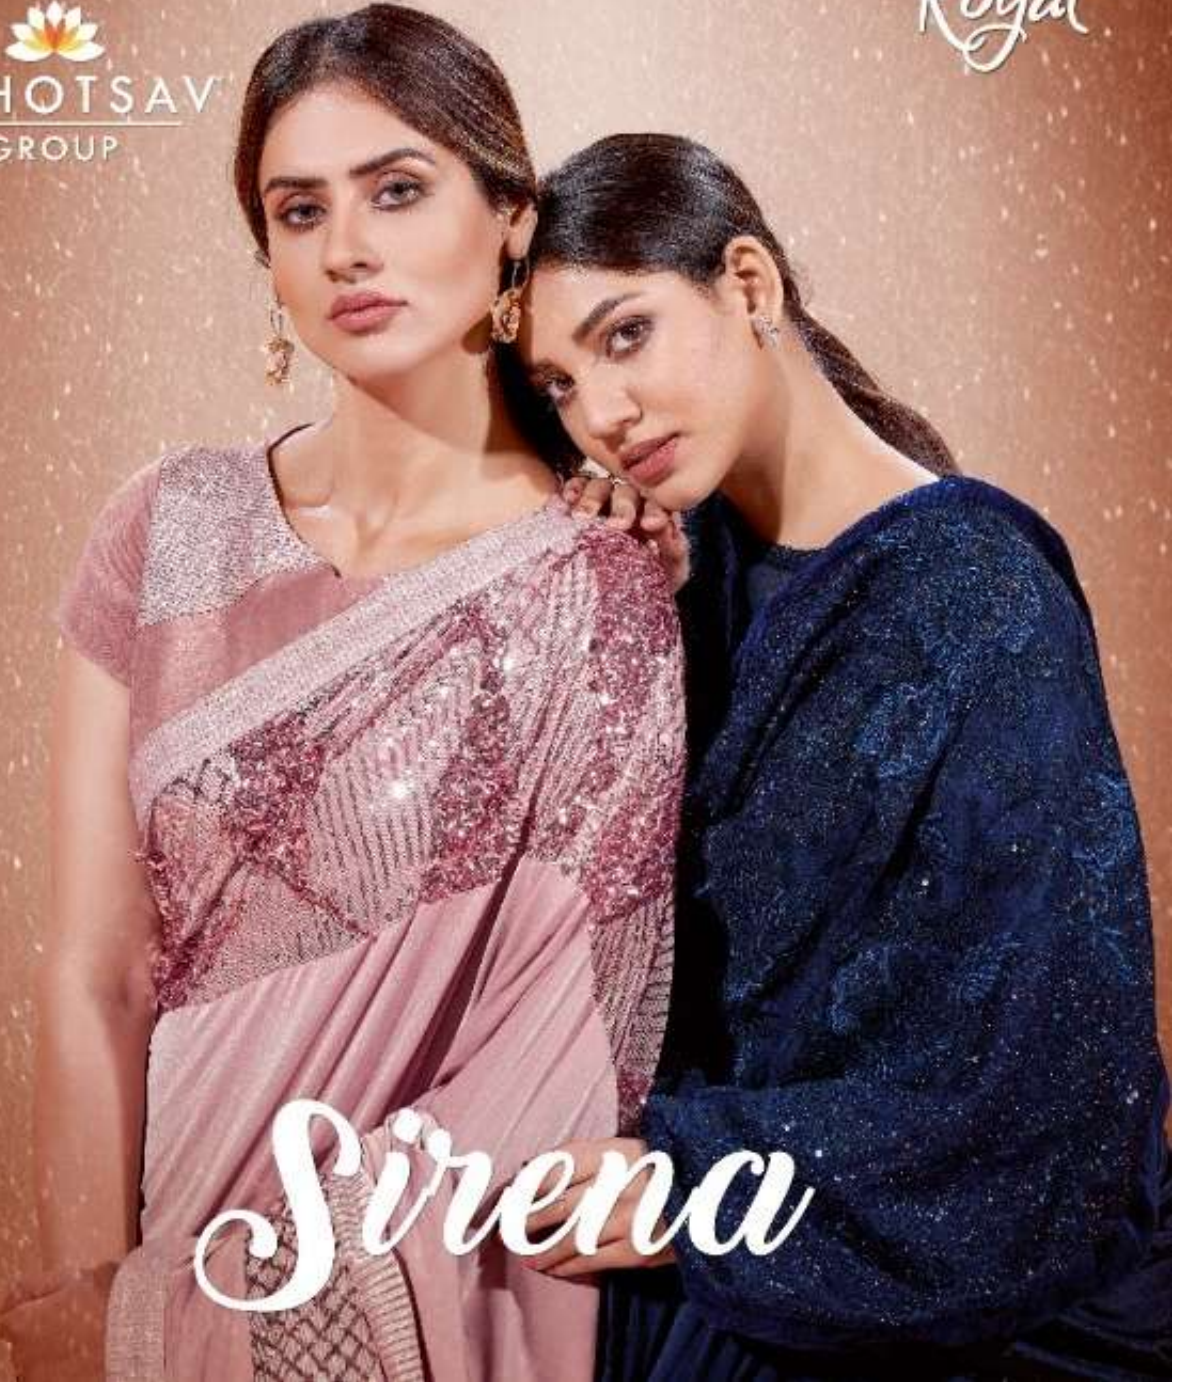

NORRITA

Royal

MAHOTSAV
GROUP

Sirena

NORITA

NORITA

Fabulously
Fashionable

The right side of the advertisement features a decorative diamond-shaped frame with multiple concentric lines. At the top of the frame, the brand name "NORITA" is written in a stylized, serif font. Below the name is a smaller, square inset image of the same woman in the green saree, shown from the chest up, resting her chin on her hand. At the bottom of the frame, the text "Fabulously Fashionable" is displayed, with "Fabulously" in a simple sans-serif font and "Fashionable" in a large, elegant cursive script.