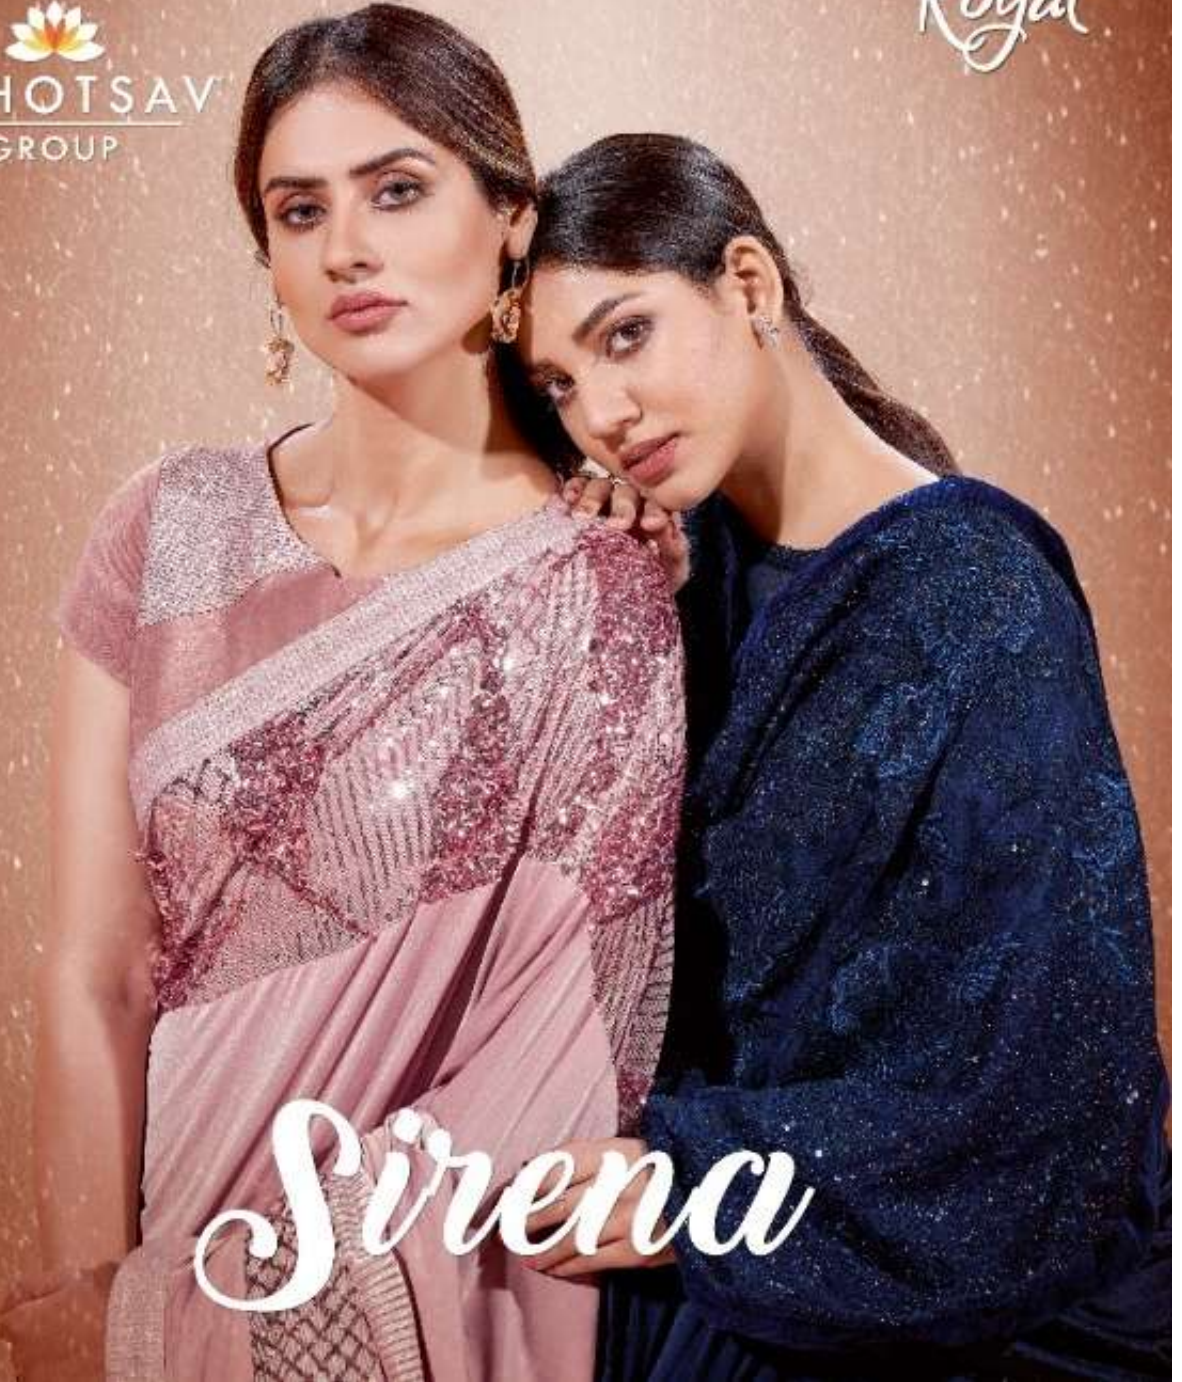

NORRITA

Royal

MAHOTSAV
GROUP

Sirena