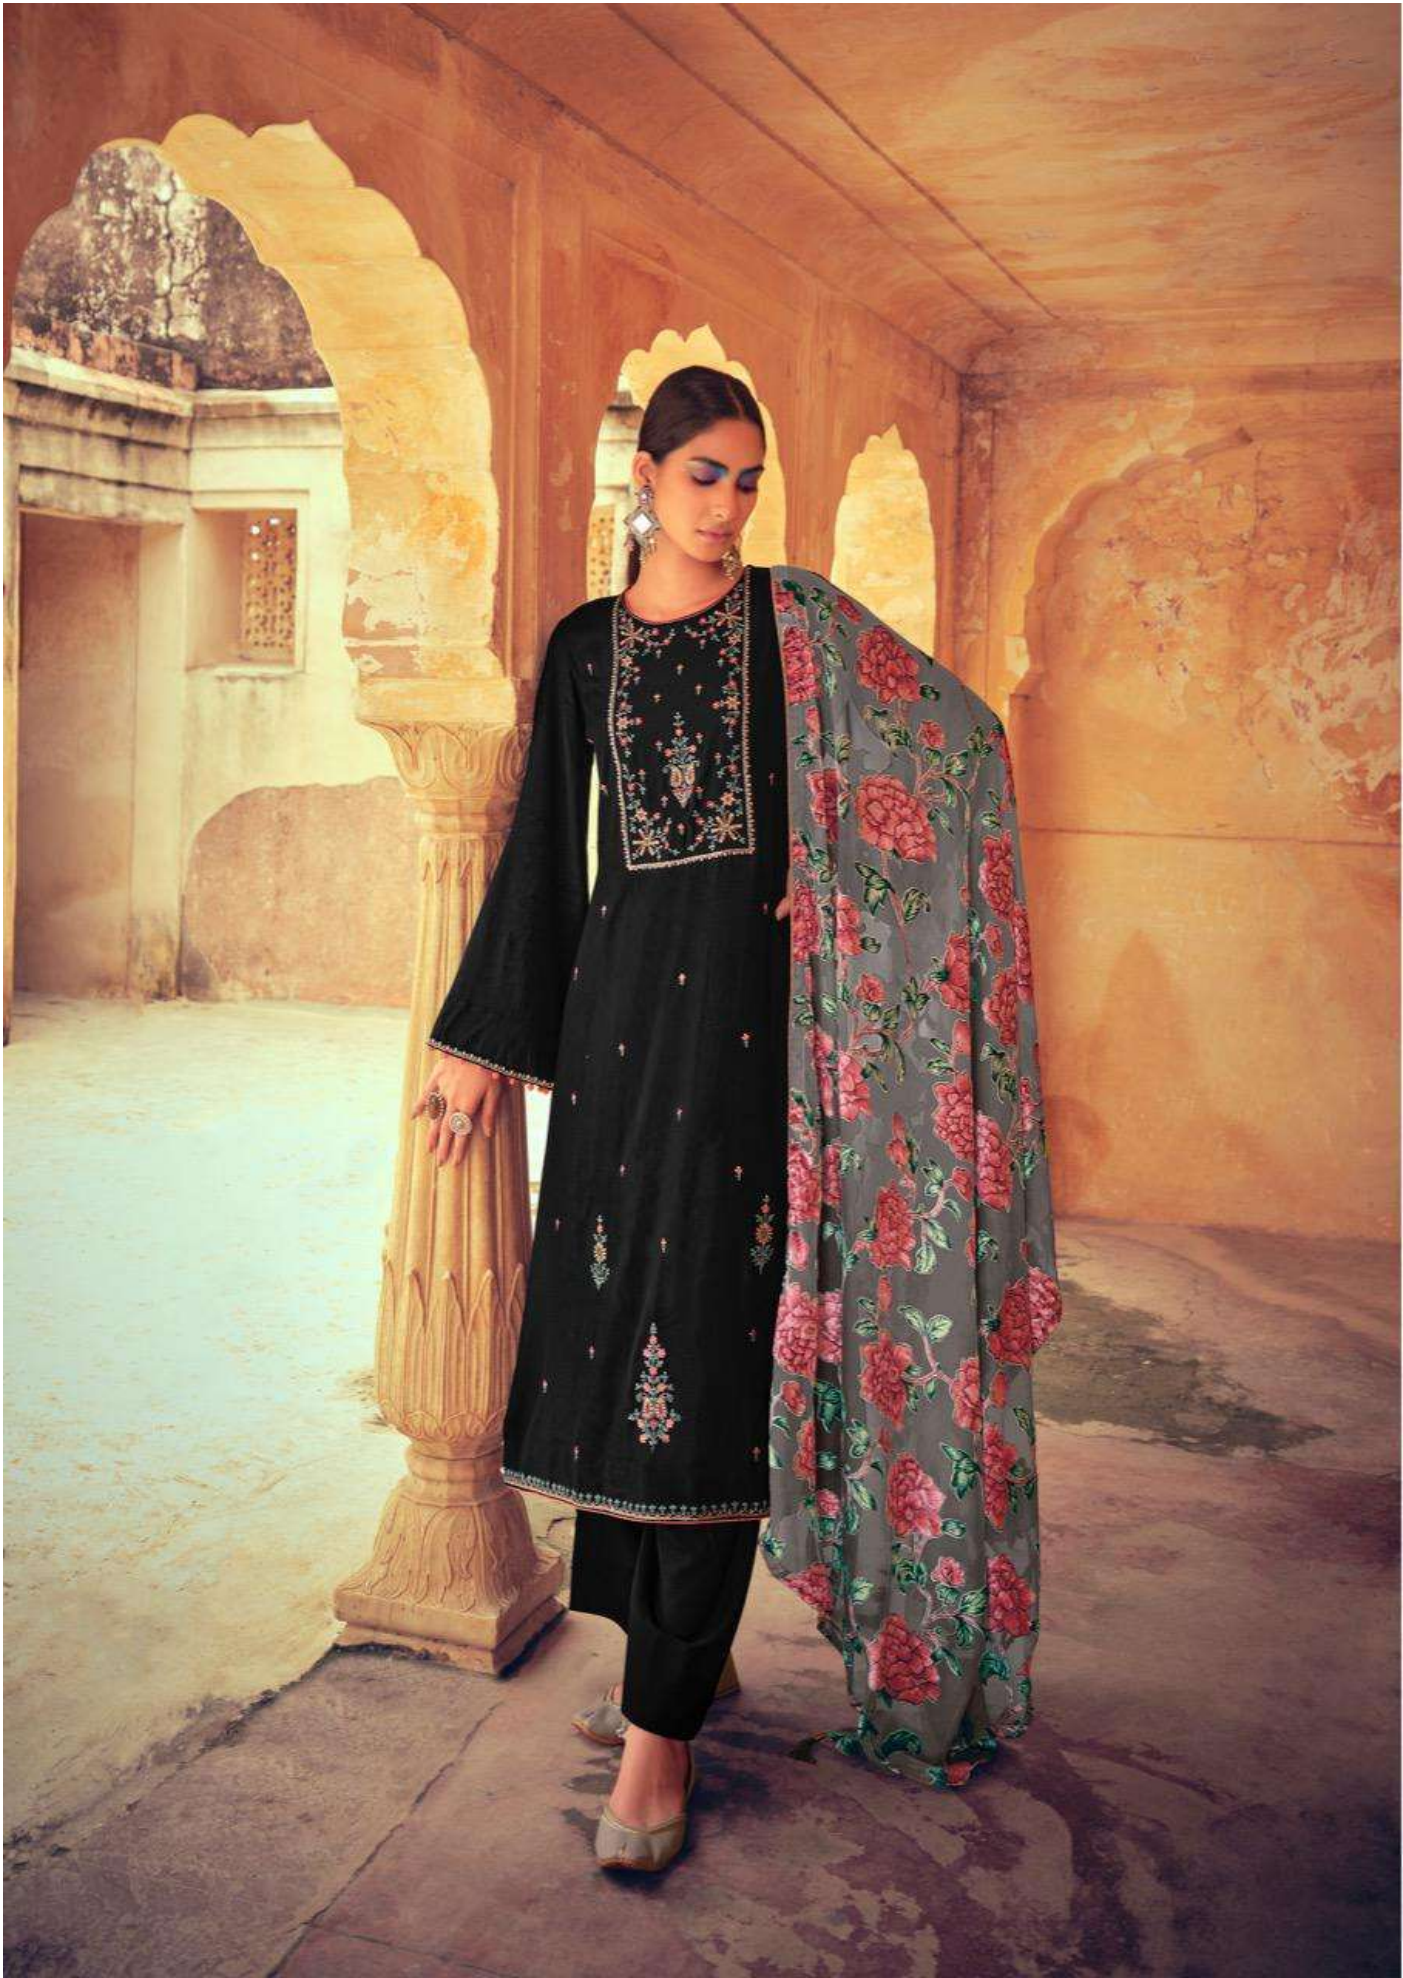

DEEPSY

suits

Surahi

11803

DEEPSY
 suits

Surahi

DESIGN NO.	PRICE	
11801	1699/-	<u>:TOP:</u> PURE VISCOSE PASHMINA WITH EMBROIDERY
11802	1699/-	
11803	1699/-	<u>:BOTTAM:</u> PURE VISCOSE PASHMINA
11804	1699/-	
11805	1699/-	<u>:DUPATTA:</u> VELVET BROASSO
Total Pieces: 5		Total Amountt: 8495/-+GST

11801

11802

11803

11805

11804

11804

11805

DEEPSY