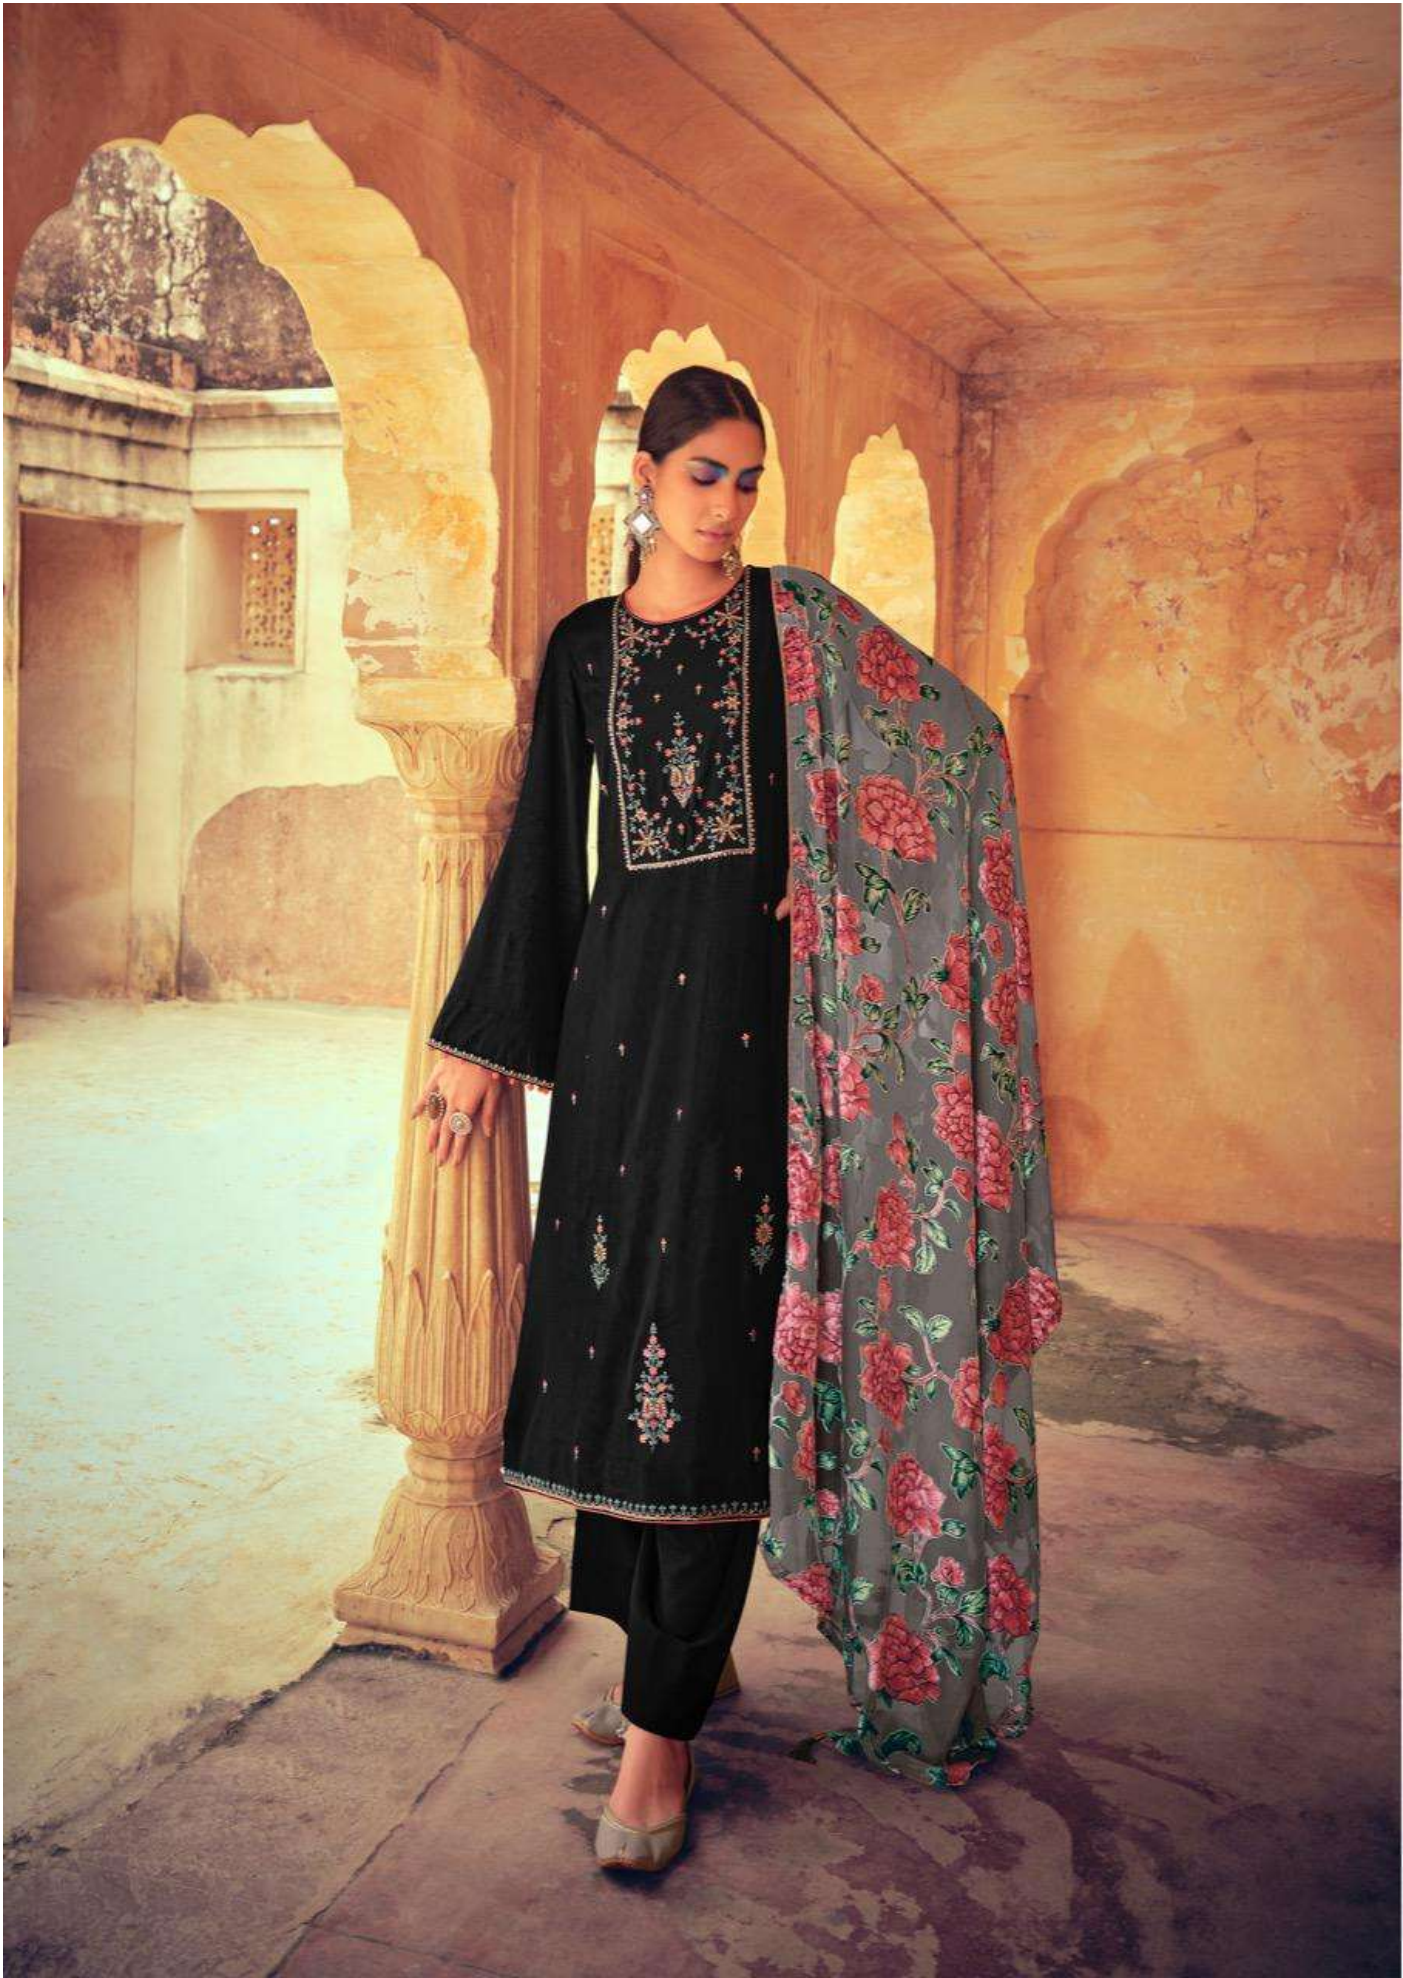

DEEPSY

suits

Surahi

DS
DEEPSY
 suits

Surahi

DESIGN NO.	PRICE	
11801	1699/-	:TOP: PURE VISCOSE PASMINA WITH EMBROIDERY
11802	1699/-	
11803	1699/-	:BOTTAM: PURE VISCOSE PASMINA
11804	1699/-	
11805	1699/-	:DUPATTA: VELVET BROASSO
Total Pieces: 5		Total Amountt: 8495/-+GST

11801

11802

11803

11805

11804

11804

11805

DEEPSY