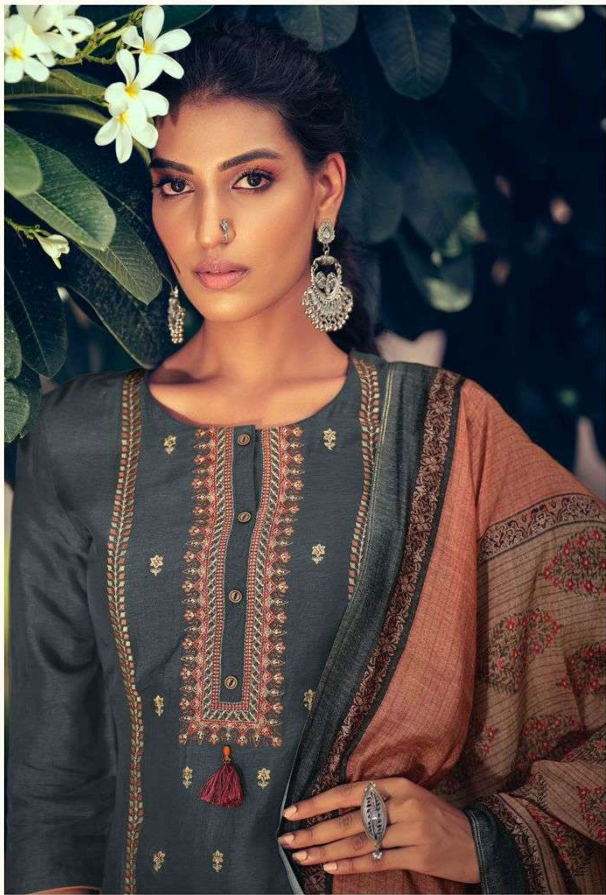

zoya™
belive:create:inspire

ELEGANCE

zoya™
belive:create:inspire

ELEGANCE

zoya™
Believe. Create. Inspire.

MOVE
WITH THE TREND

38001

38004

zoYa™
Belive>CreateInspire

38001

38002

38003

38004

38005

ELEGANCE

PRODUCT DETAILS

DESIGN NO.
38001 TO 38005

TOP :
BFM RUSSIAN SILK

DUPATTA :
BFM ERIC SILK

BOTTOM :
VISCOSE DYED

SET OF 5 DESIGNS

zoyaTM
belive:create:inspire

ADDRESS