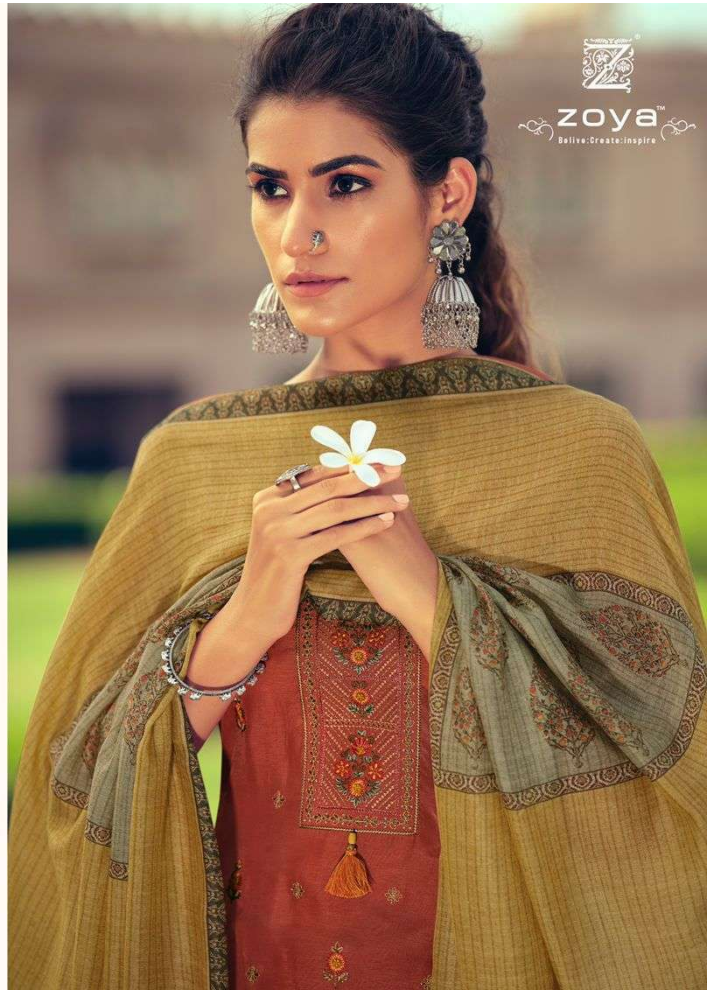

zoya™  
belive:create:inspire

ELEGANCE

zoya™  
belive:create:inspire

ELEGANCE

zoya™  
Believe. Create. Inspire.

**MOVE**  
WITH THE TREND

38001

38004

  
zoYa™  
Belive>CreateInspire

38001

38002

38003

38004

38005

zoya™  
Believe·Create·Inspire

ELEGANCE

## PRODUCT DETAILS

DESIGN NO.  
38001 TO 38005

**TOP :**  
BFM RUSSIAN SILK

**DUPATTA :**  
BFM ERIC SILK

**BOTTOM :**  
VISCOSE DYED

---

SET OF 5 DESIGNS

**zoya**<sup>TM</sup>  
belive:create:inspire