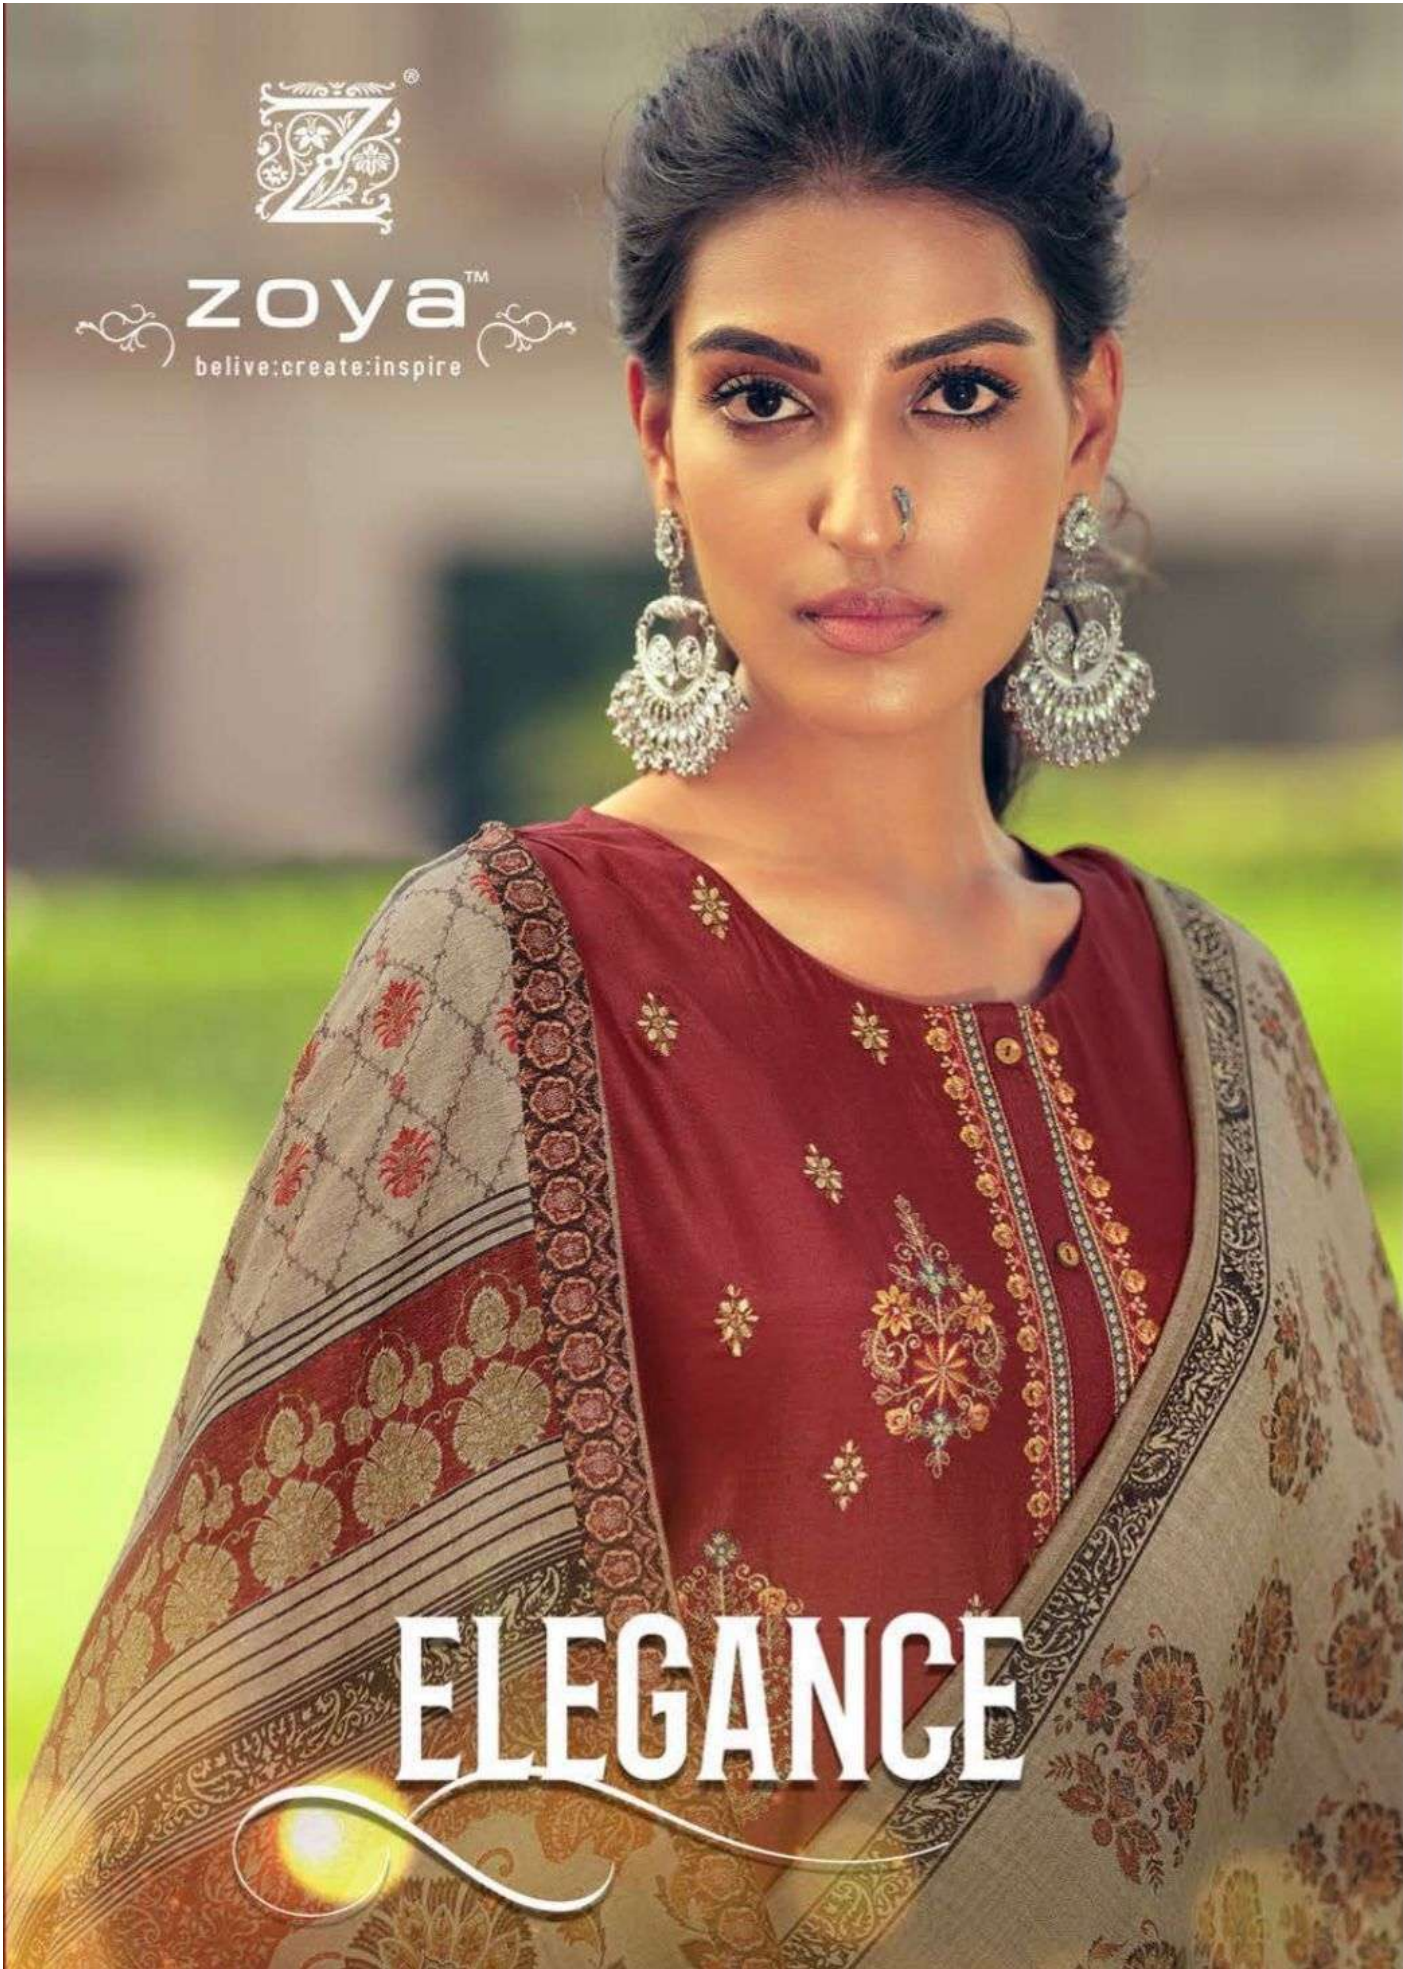

zoya™
belive:create:inspire

ELEGANCE

zoya™
belive:create:inspire

ELEGANCE

zoya™
Believe. Create. Inspire.

MOVE
WITH THE TREND

38001

38004

DESIGN NO.
38001 TO 38005

TOP :
BFM RUSSIAN SILK

DUPATTA :
BFM ERIC SILK

BOTTOM :
VISCOSE DYED

SET OF 5 DESIGNS

zoyaTM
belive:create:inspire

ADDRESS