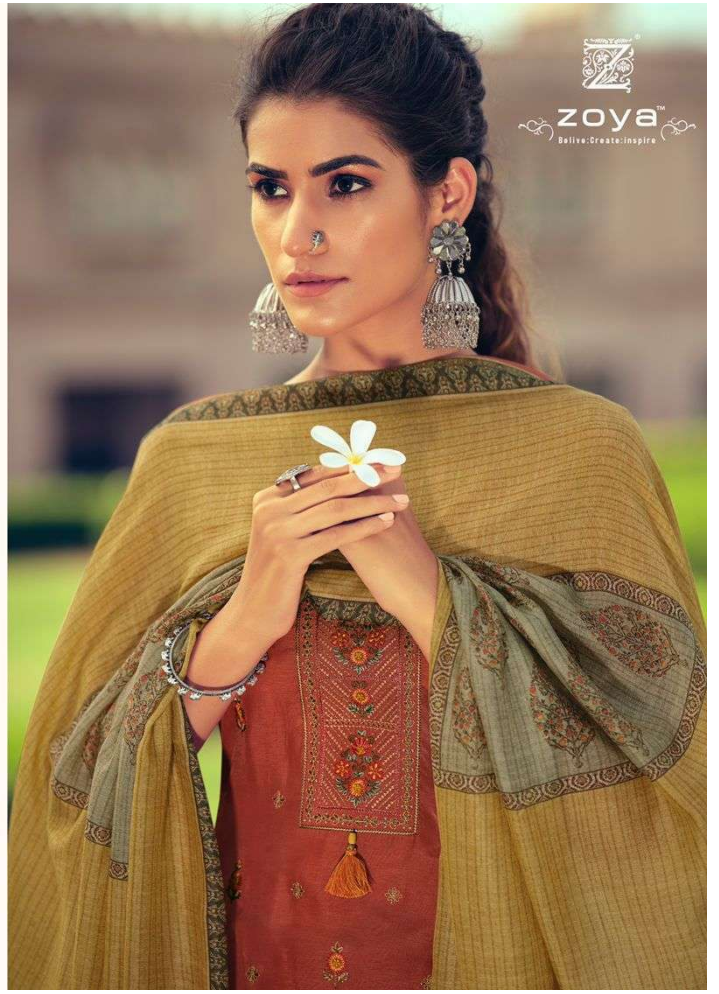

zoya™
belive:create:inspire

ELEGANCE

zoya™
belive:create:inspire

ELEGANCE

zoya™
Believe. Create. Inspire.

MOVE
WITH THE TREND

38001

38004

zoYa™
Belive>CreateInspire

38001

38002

38003

38004

38005

ELEGANCE

PRODUCT DETAILS

DESIGN NO.
38001 TO 38005

TOP :
BFM RUSSIAN SILK

DUPATTA :
BFM ERIC SILK

BOTTOM :
VISCOSE DYED

SET OF 5 DESIGNS

zoyaTM
belive:create:inspire

ADDRESS