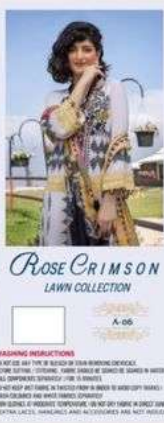

ROSE CRIMSON
LAWN COLLECTION

A-05