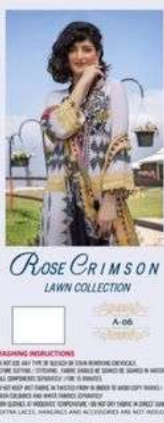

Rose CRIMSON
LAWN COLLECTION

A-05