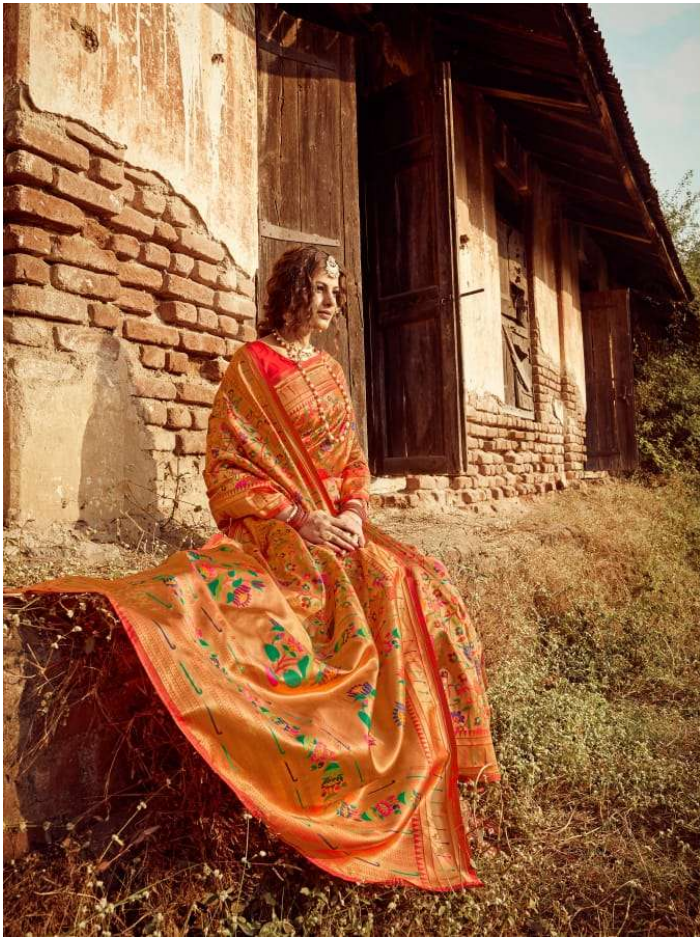

सातपुं
शिवम्
सुन्दरम्

*****@*****

Julahaa®
SAREES & STYLE