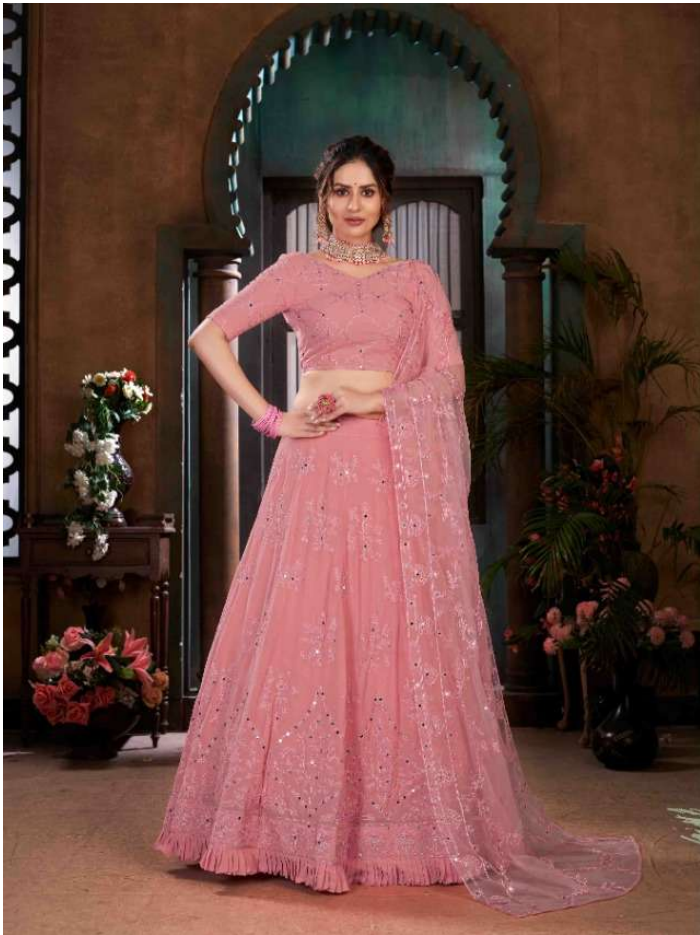

Abhkala

Style

LET YOUR LIGHT SHINE

1633