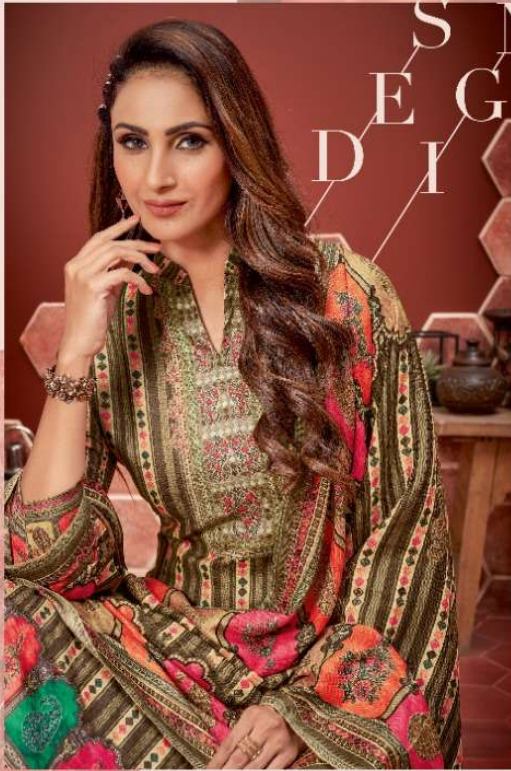

Fyra

मखमली
Makhmali
From Here to There

UTS
HE

Of sensuality... A born classic beauty style passion

Fyra
महामली
Makhmali

S 908-005

DESIGN

Style is a simple way of saying complicated things