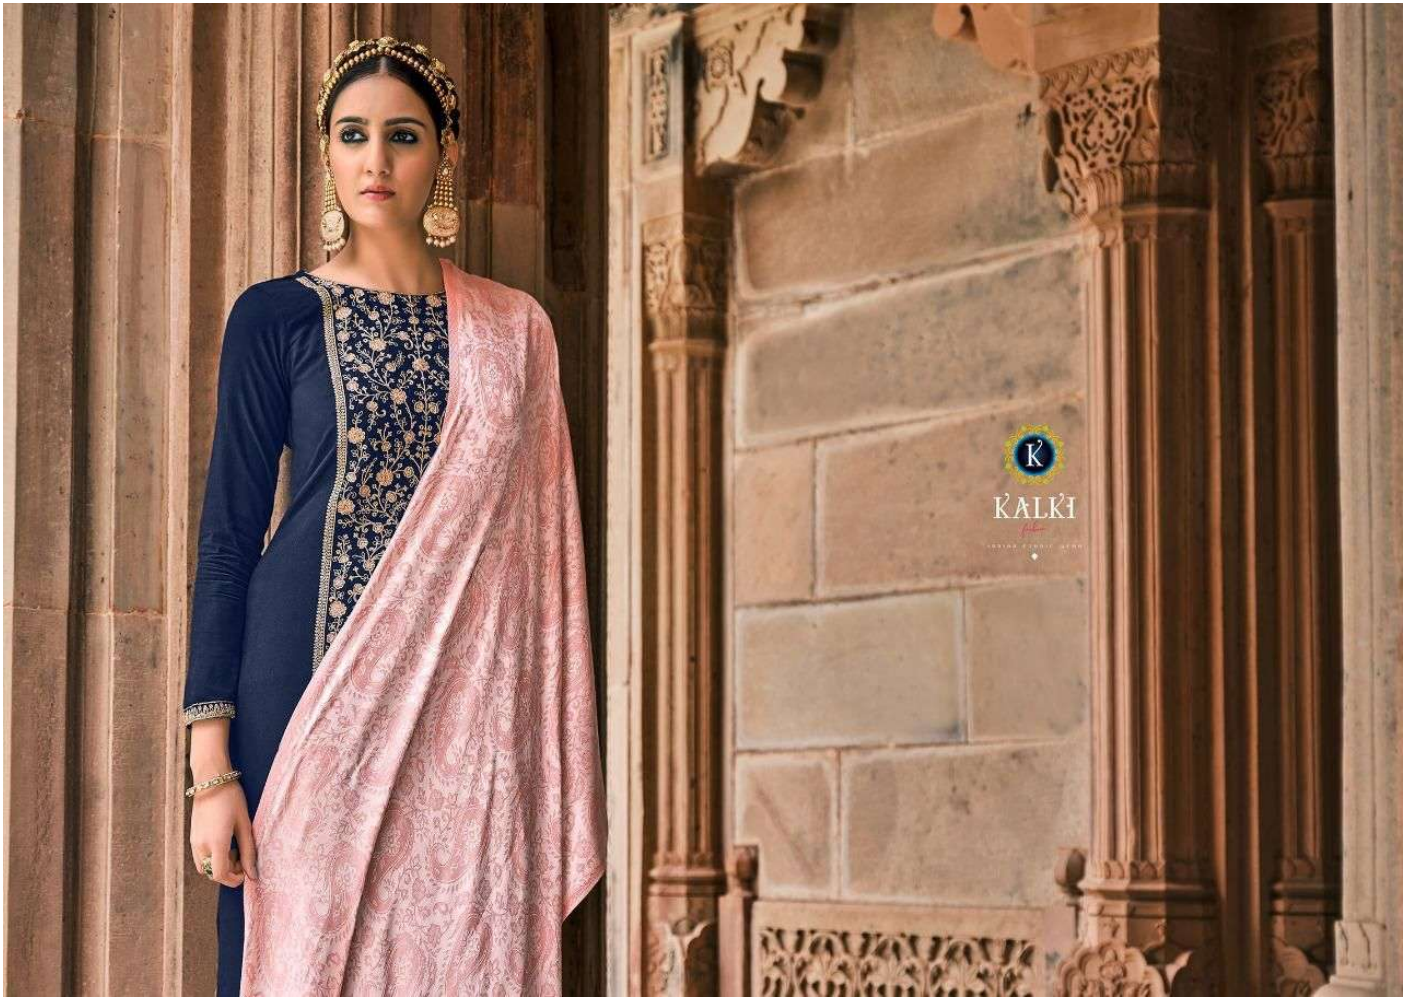

KALKI

DESIGNER WEAR