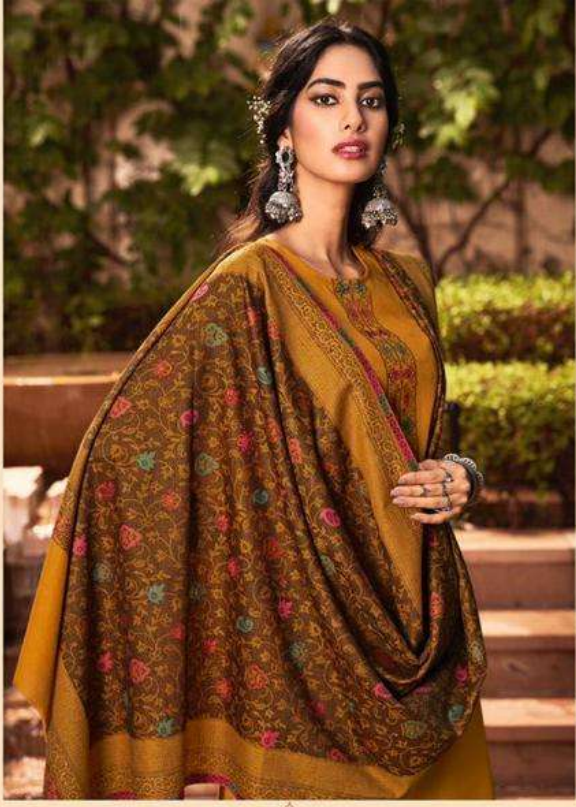

Nitya

W-203