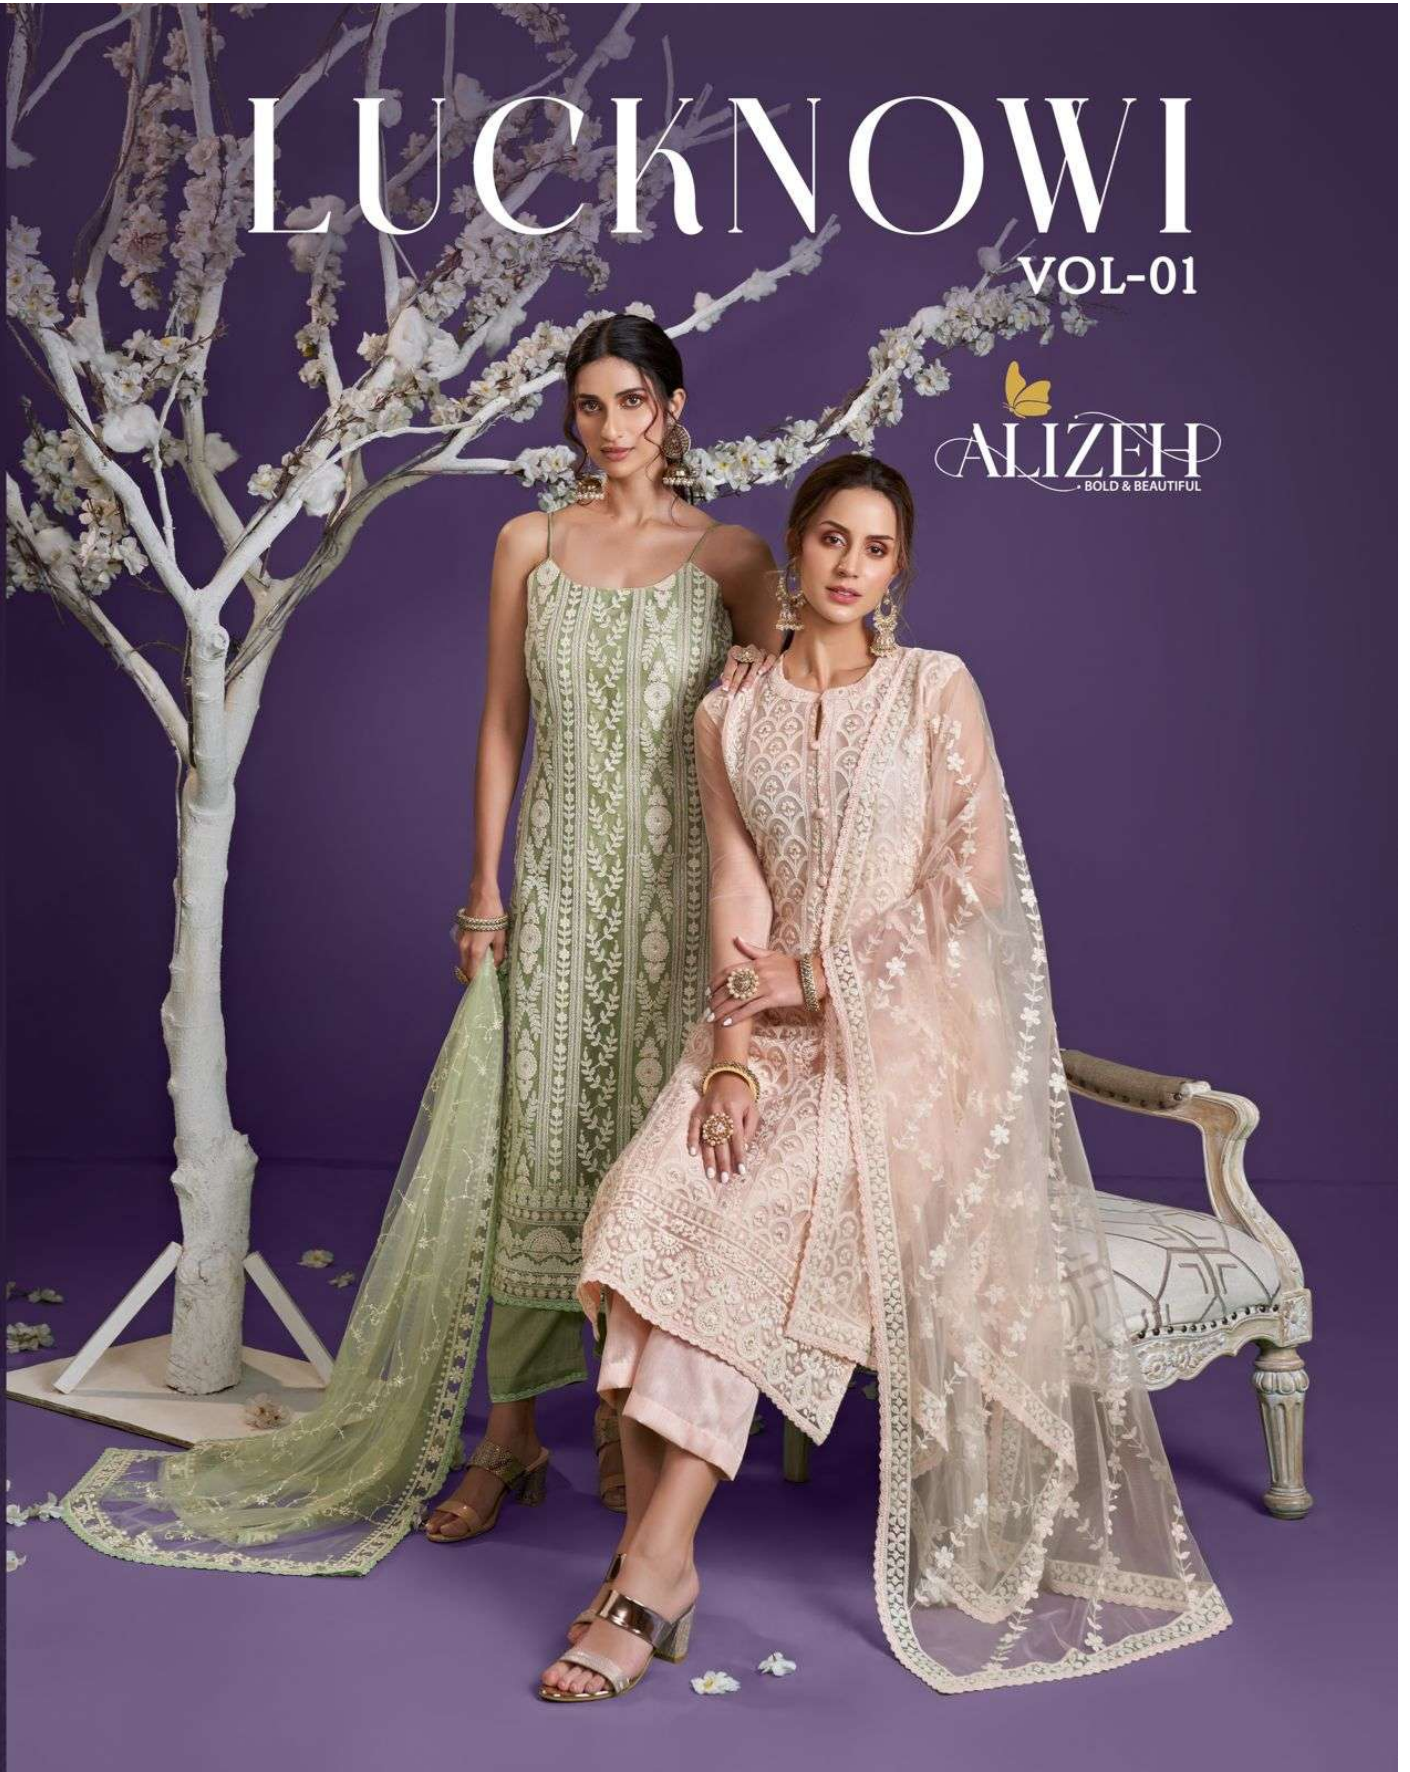

# LUCKNOWI

VOL-01

  
ALIZEH  
BOLD & BEAUTIFUL

  
ALIZEH  
BOLD & BEAUTIFUL

2025

2024

ALIZEH  
- BOLD & BEAUTIFUL

*Be your own label*

STYLE IS WHEN THEY'RE RUNNING YOU OUT OF TOWN AND YOU MAKE IT LOOK LIKE YOU'RE LEADING THE PARADE.

2025

  
**ALIZEH**  
BOLD & BEAUTIFUL

2023

# LUCKNOWI Vol1

| D.No.    | Color       | Top Fabric | Bottom & Inner | Dupatta | Description  | Work                     | Rate                  |
|----------|-------------|------------|----------------|---------|--|--------------------------|-----------------------|
| 2023     | Lavender    | Net        | Banglora Silk  | Net     | Cotton Thread Embroidery with Sequence Work Top with Embroidered Dupatta | Cotton Thread & Sequence | 1795/-                |
| 2024     | Steel Blue  | Net        | Banglora Silk  | Net     | Cotton Thread Embroidery with Sequence Work Top with Embroidered Dupatta | Cotton Thread & Sequence | 1795/-                |
| 2025     | Pista Green | Net        | Banglora Silk  | Net     | Cotton Thread Embroidery with Sequence Work Top with Embroidered Dupatta | Cotton Thread & Sequence | 1795/-                |
| 2026     | Peach       | Net        | Banglora Silk  | Net     | Cotton Thread Embroidery with Sequence Work Top with Embroidered Dupatta | Cotton Thread & Sequence | 1795/-                |
| 4 pieces |             |            |                |         | Top can be Stitch upto 56 Inches Bust Size                               | Total                    | 7180/-<br>(GST Extra) |