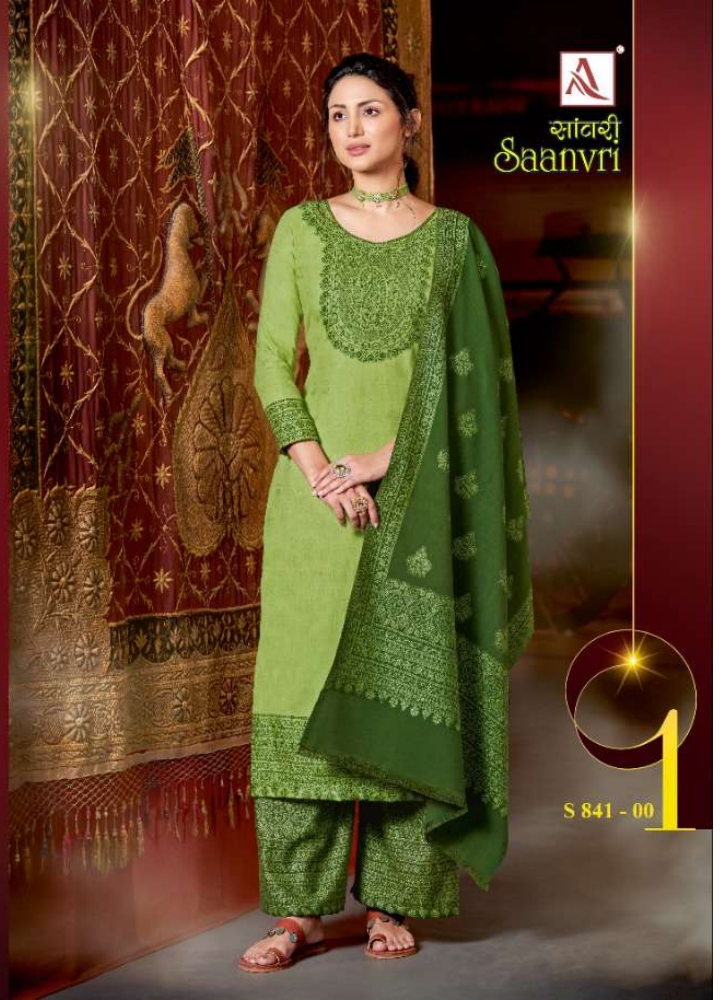

सांवरी
Saanvri
Whispers of the shadow...!!

PURE PASHMINA COLLECTION

सांवरी
Saanvri
Whispers of the shadow...!!

REDEMPTION

આદર્શી
Saanvri

S 841 - 00 3

You can be beautiful on the outside. but its whats on the inside that makes a person trulu beautiful

सांवरि
Saanvri

S 841 - 00

सांवरी
Saanvri

S 841 - 00

SPLENDID COLLECTION

सांवरी
Saanvri

6

S 841 - 00

Glamour is more appeal she is having on her special day, she desires her appearance speaks all her emotion.

EXTREM BEAUTY
OF DEEIGACY

सांवरि
Saanvri

S 841 - 00

S 841 - 001

S 841 - 002

S 841 - 003

S 841 - 004