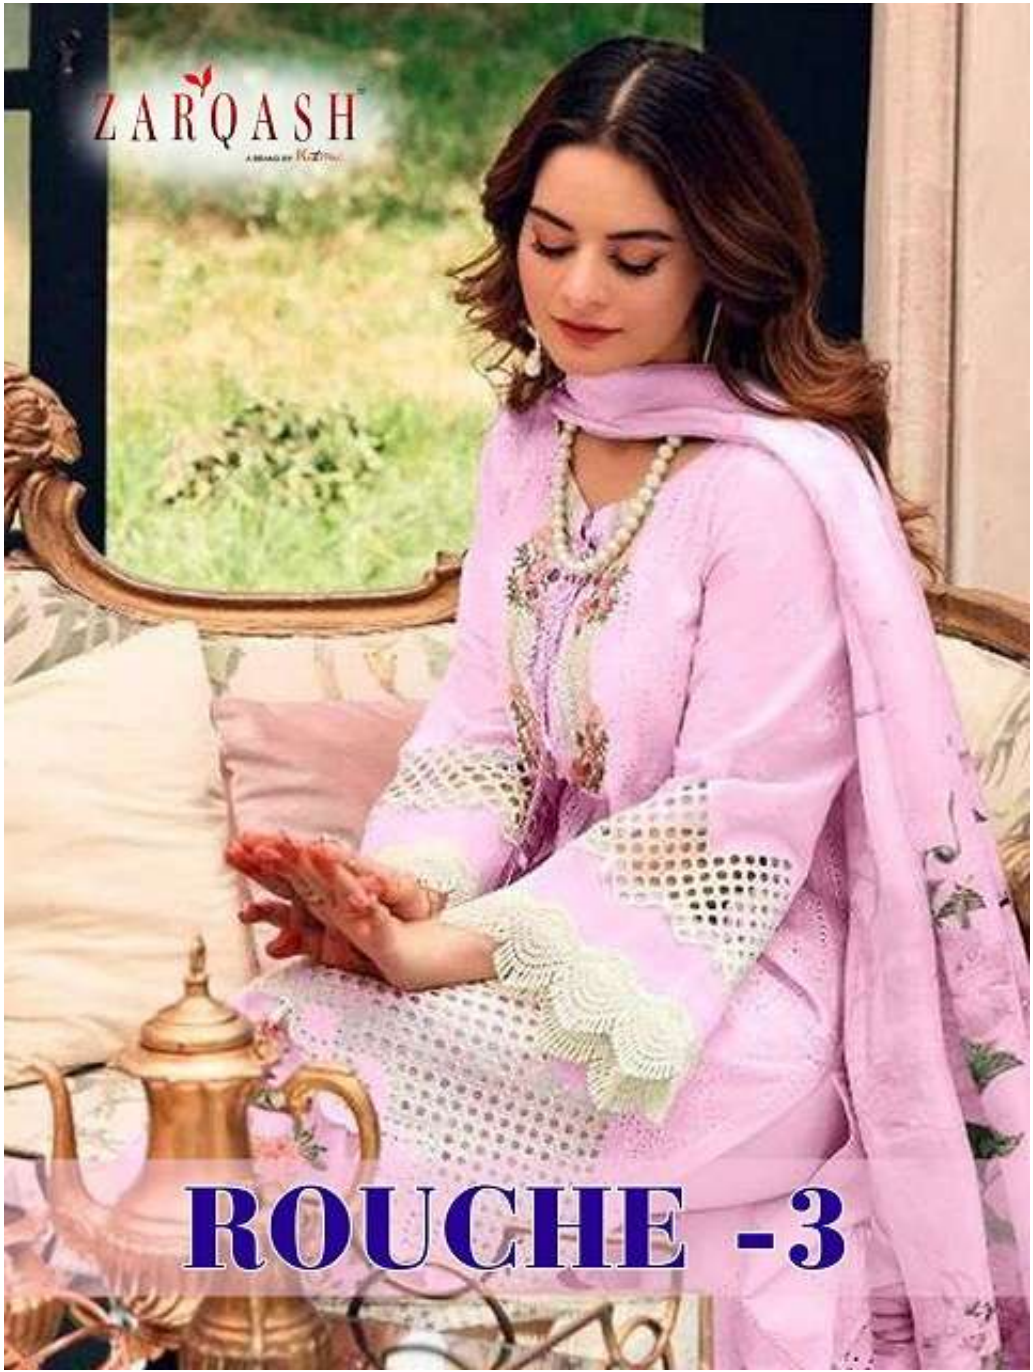

ZARQASH  
A BRAND BY KUTUB

**ROUCHE -3**

**ZARQASH**  
A BRAND BY **KIKI**

**D.NO.Z-2051 D**

Top - Lawn cotton heavy embroidered  
Bottom - Semi lawn cotton  
Dupatta - Chiffon digital printed

ZARQASH  
A BRAND BY KUTUB

**ROUCHE -3**

**ZARQASH**  
A BRAND BY KUTUMBA

**D.NO.Z-2051 C**

Top - Lawn cotton heavy embroidered  
Bottom - Semi lawn cotton  
Dupatta - Chiffon digital printed

**ZARQASH**  
A BRAND BY KUTTY

**D.NO.Z-2051 B**

Top - Lawn cotton heavy embroidered  
Bottom - Semi lawn cotton  
Dupatta - Chiffon digital printed

**D.NO.Z-2051 A**

**D.NO.Z-2051 B**

**D.NO.Z-2051 C**

**D.NO.Z-2051 D**

**Top - Lawn cotton**  
**Bottom - Semi lawn**  
**Dupatta - Chiffon printed**

**ZARQASH**  
A BRAND BY KIKI

**D.NO.Z-2051 A**

Top - Lawn cotton heavy embroidered  
Bottom - Semi lawn cotton  
Dupatta - Chiffon digital printed