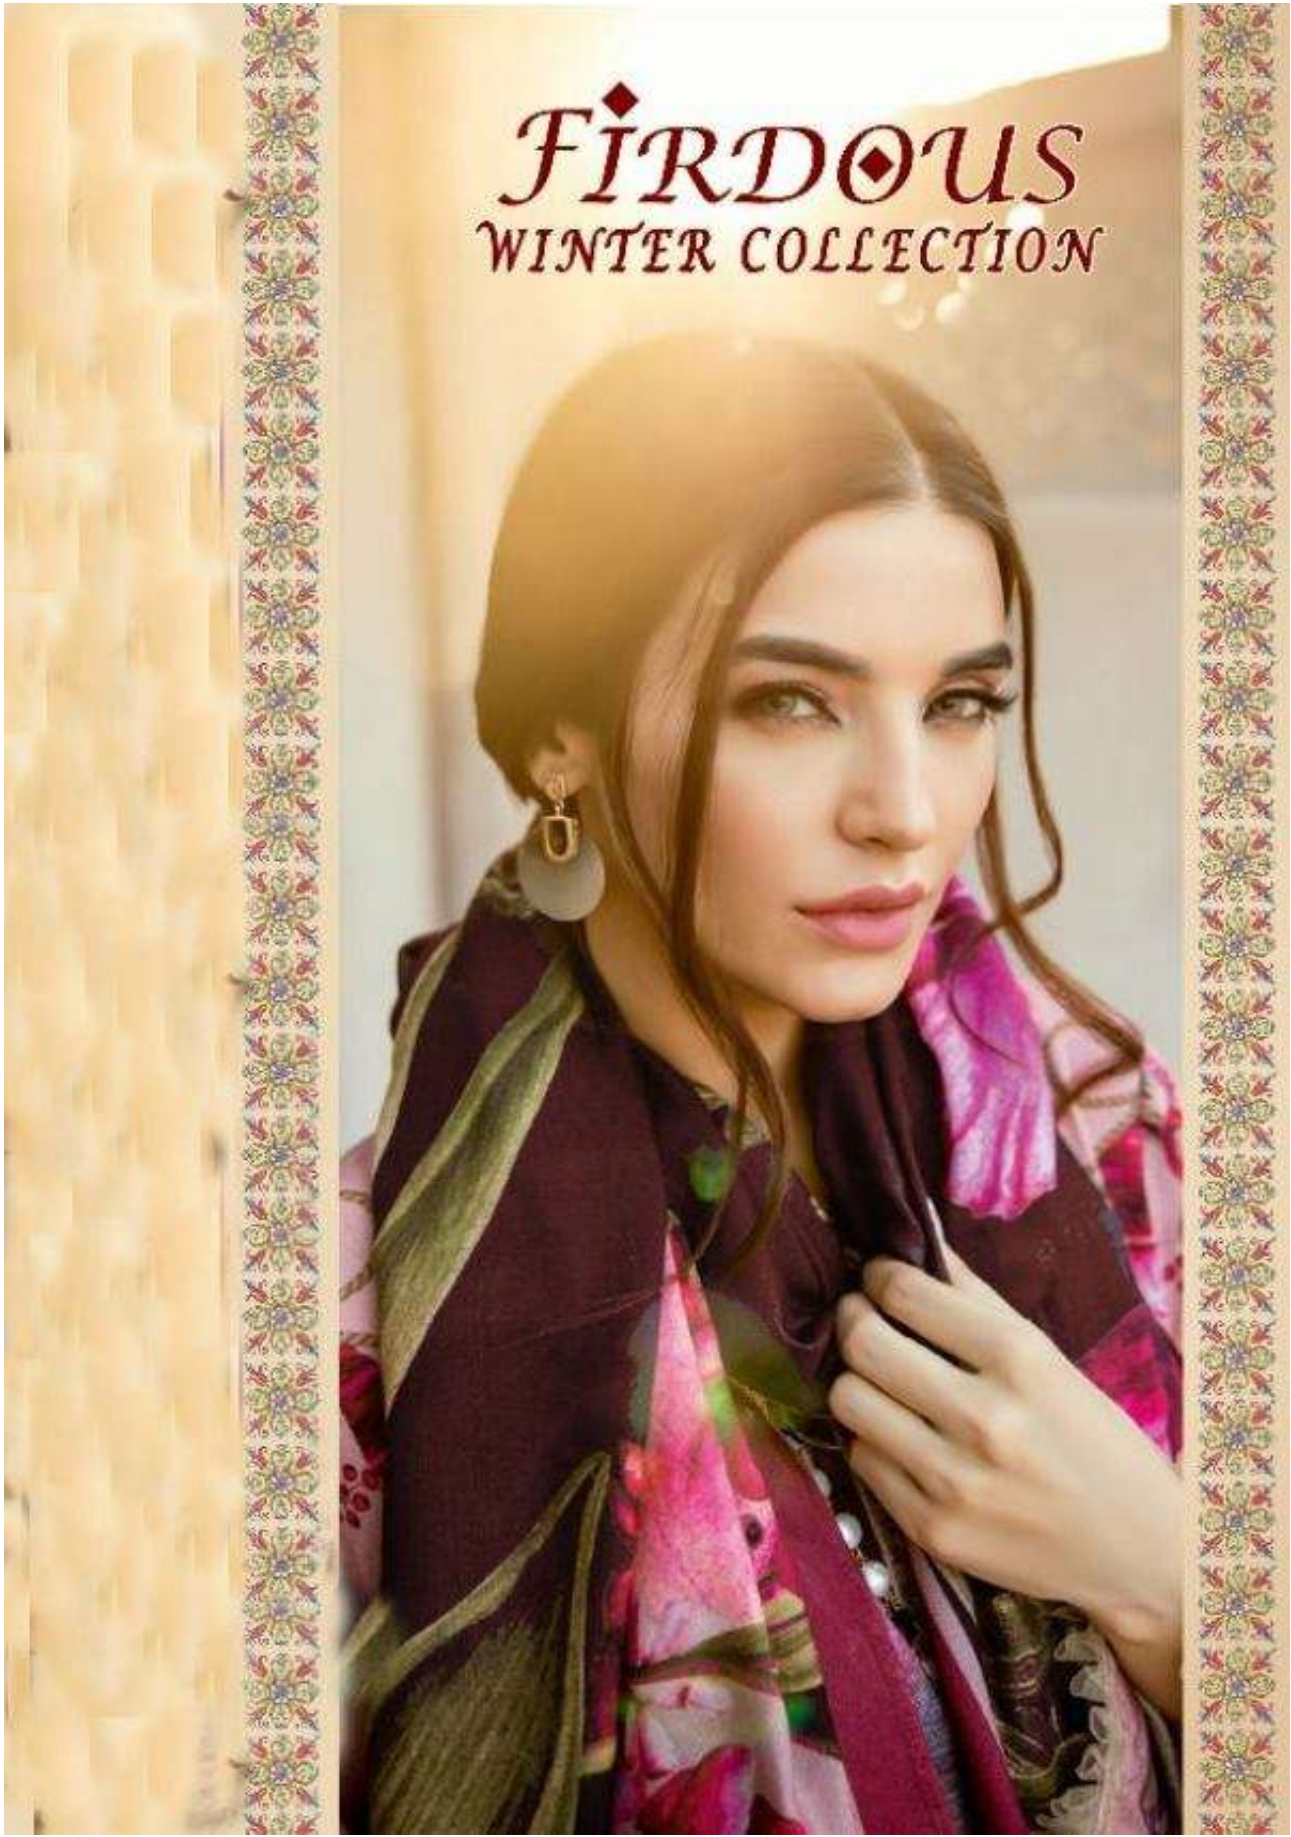

FIRDOS
WINTER COLLECTION

1960

FIRDOUS
WINTER COLLECTION

Shree
FABRI

FIRDOS
WINTER COLLECTION

1963

FIRDOUS
WINTER COLLECTION

1962

FIRDOUS
WINTER COLLECTION

The right side of the image is a vertical panel with a light beige background. At the top, there is a logo for 'Shree® Pvt. Ltd.' with a decorative floral border. Below the logo is a smaller, rounded rectangular image of the same woman in the same shawl, shown from a side profile. At the bottom of the panel, the text 'FIRDOUS WINTER COLLECTION' is written in a stylized, serif font, also flanked by decorative floral borders.