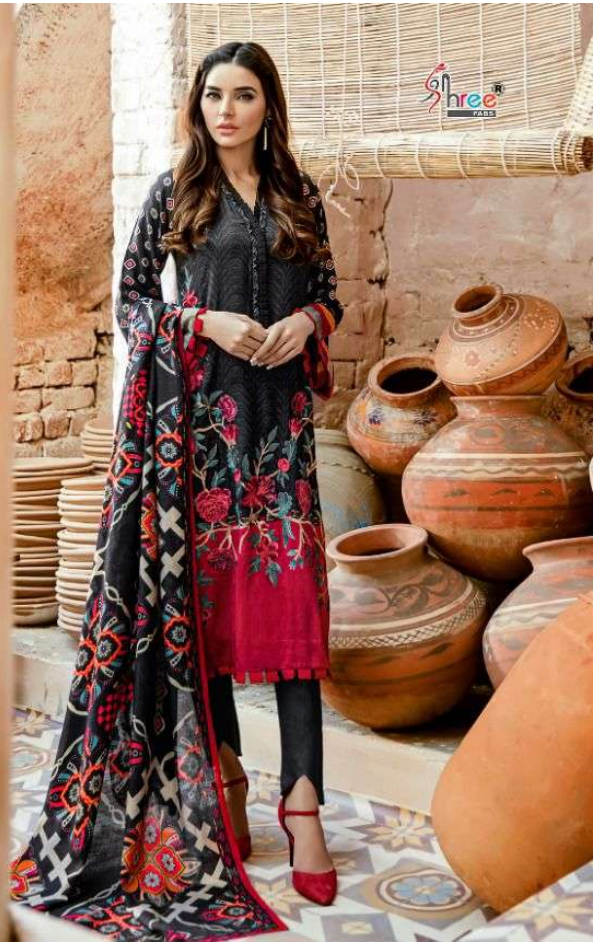

FIRDOUS
WINTER COLLECTION