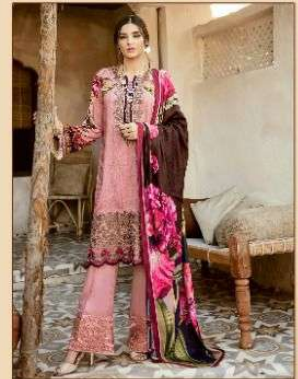

FIRDOUS
WINTER COLLECTION

The right side of the image is a vertical panel with a light beige background. At the top, there is a logo for 'Shree® Pvt. Ltd.' with a decorative floral border. Below the logo is a smaller, rounded rectangular image of the same woman in the same shawl, shown from a side profile. At the bottom of the panel, the text 'FIRDOUS WINTER COLLECTION' is written in a stylized, serif font, also flanked by decorative floral borders.

1958

1959

1962

1963

1960

1961

Shree®
FIRDOS
WINTER COLLECTION

1964