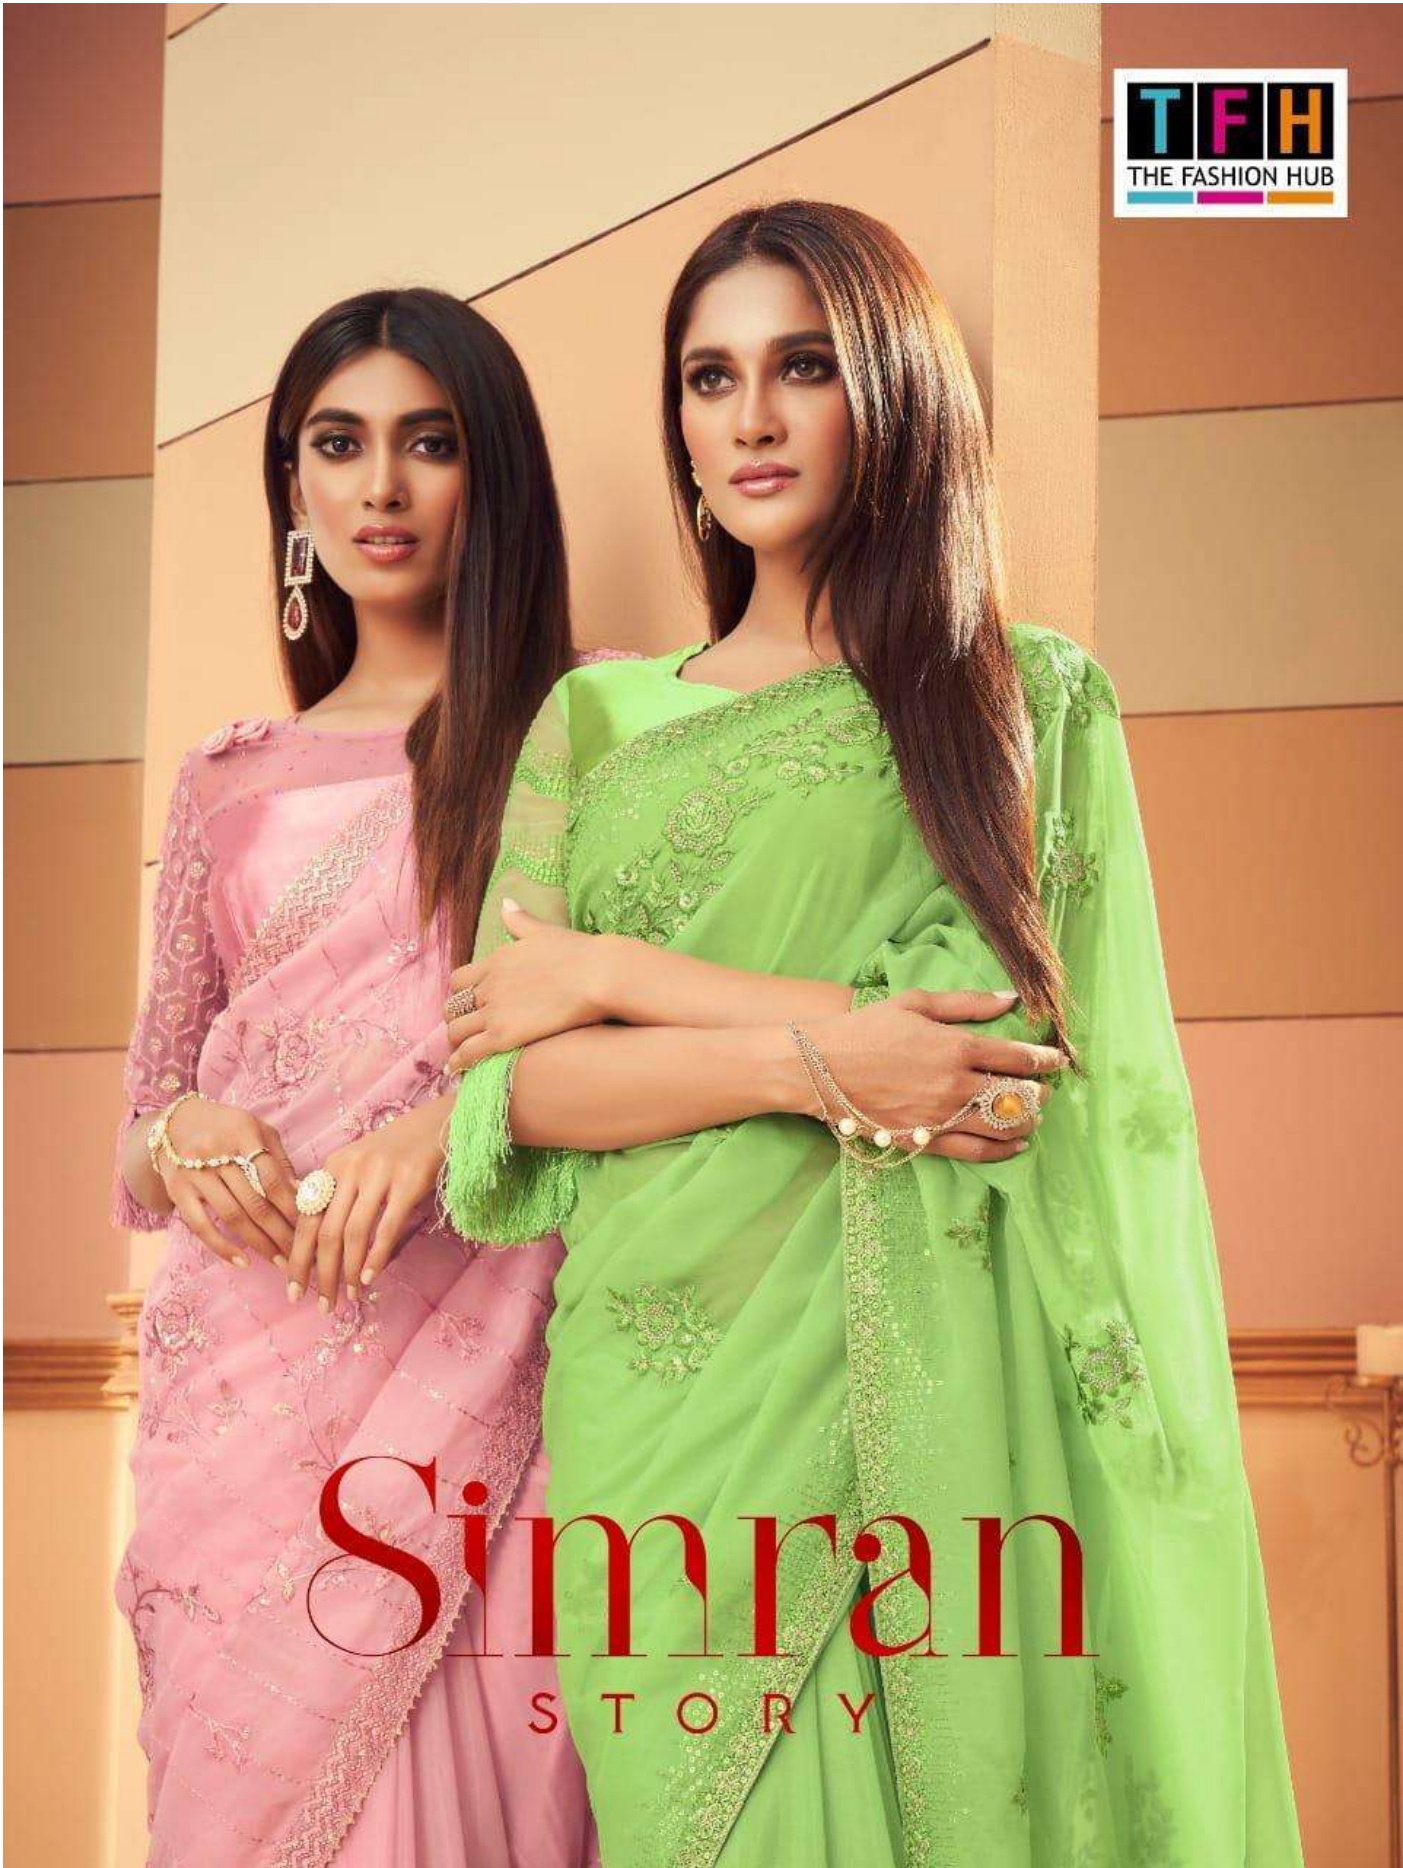

Simran

S T O R Y

SIMRAN STORY

Catalog Name	D.No.	Rate (IN RS.)	CUT. (approx.)	Fabric Details
Simran Story	SIM-6101	2728/-	6.30 mts.	Glass Silk
Simran Story	SIM-6102	2728/-	6.30 mts.	Glass Silk
Simran Story	SIM-6103	2639/-	6.30 mts.	Glass Silk
Simran Story	SIM-6104	2728/-	6.30 mts.	Glass Silk
Simran Story	SIM-6105	2728/-	6.30 mts.	Glass Silk
Simran Story	SIM-6106	2805/-	6.30 mts.	Glass Silk
Simran Story	SIM-6107	2883/-	6.30 mts.	Glass Silk
Simran Story	SIM-6108	2805/-	6.30 mts.	Glass Silk
Simran Story	SIM-6109	2639/-	6.30 mts.	Glass Silk
Simran Story	SIM-6110	2250/-	6.30 mts.	Glass Silk
Simran Story	SIM-6111	2728/-	6.30 mts.	Glass Silk
Simran Story	SIM-6112	2883/-	6.30 mts.	Glass Silk
Simran Story	SIM-6113	2805/-	6.30 mts.	Glass Silk
Simran Story	SIM-6114	2805/-	6.30 mts.	Glass Silk
Simran Story	SIM-6115	2506/-	6.30 mts.	Glass Silk
Simran Story	SIM-6116	2728/-	6.30 mts.	Glass Silk

TOTAL AMOUNT - **43388/-**
AVG.PRICE(approx.) - **2711.75/-**
(5% G.ST. APPLICABLE)

TFH
THE FASHION HEADS

SIM 6115

SIM*6101

SIM*6102

SIM*6103

SIM*6104

SIM*6105