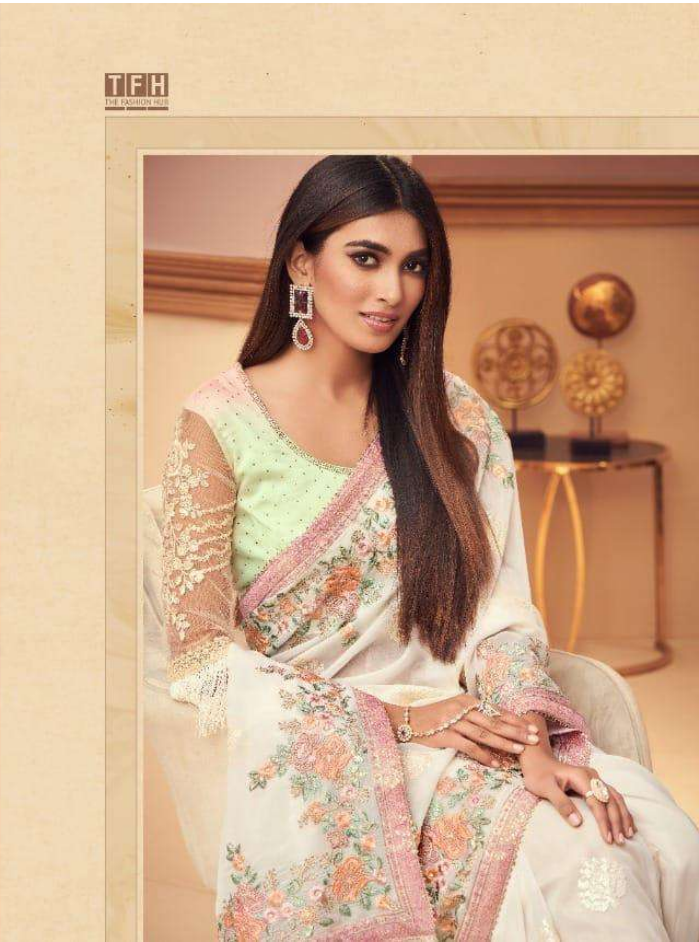

Simran

S T O R Y

SIMRAN STORY

Catalog Name	D.No.	Rate (IN RS.)	CUT. (approx.)	Fabric Details
Simran Story	SIM-6101	2728/-	6.30 mts.	Glass Silk
Simran Story	SIM-6102	2728/-	6.30 mts.	Glass Silk
Simran Story	SIM-6103	2639/-	6.30 mts.	Glass Silk
Simran Story	SIM-6104	2728/-	6.30 mts.	Glass Silk
Simran Story	SIM-6105	2728/-	6.30 mts.	Glass Silk
Simran Story	SIM-6106	2805/-	6.30 mts.	Glass Silk
Simran Story	SIM-6107	2883/-	6.30 mts.	Glass Silk
Simran Story	SIM-6108	2805/-	6.30 mts.	Glass Silk
Simran Story	SIM-6109	2639/-	6.30 mts.	Glass Silk
Simran Story	SIM-6110	2250/-	6.30 mts.	Glass Silk
Simran Story	SIM-6111	2728/-	6.30 mts.	Glass Silk
Simran Story	SIM-6112	2883/-	6.30 mts.	Glass Silk
Simran Story	SIM-6113	2805/-	6.30 mts.	Glass Silk
Simran Story	SIM-6114	2805/-	6.30 mts.	Glass Silk
Simran Story	SIM-6115	2506/-	6.30 mts.	Glass Silk
Simran Story	SIM-6116	2728/-	6.30 mts.	Glass Silk

TOTAL AMOUNT - **43388/-**
AVG.PRICE(approx.) - **2711.75/-**
(5% G.ST. APPLICABLE)

TFH
THE FASHION HEADS

SIM 6115

SIM*6101

SIM*6102

SIM*6103

SIM*6104

SIM*6105