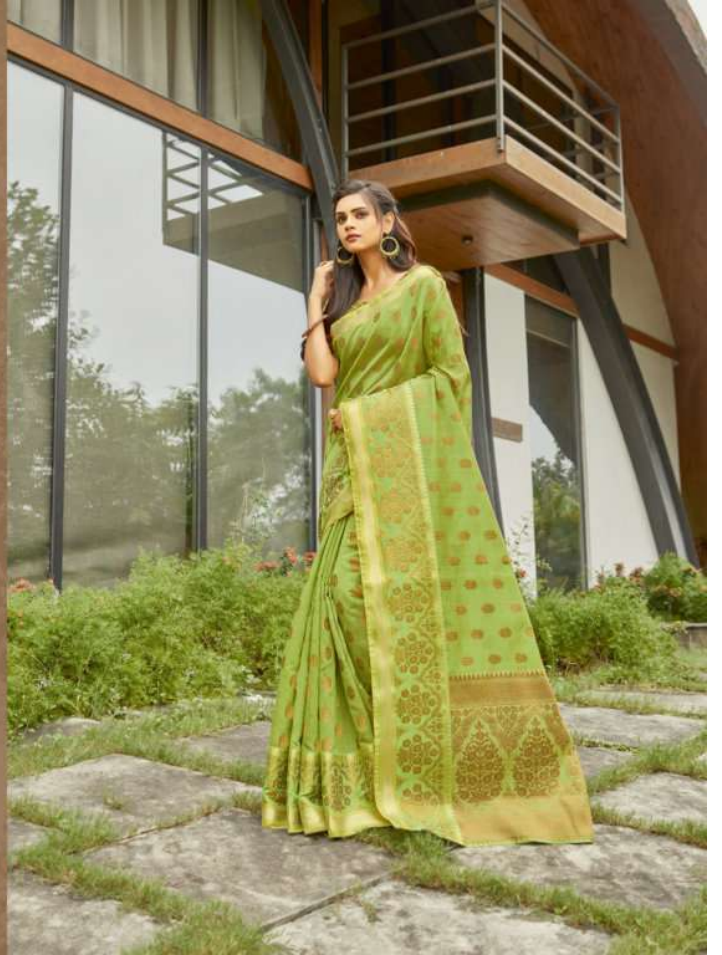

સંગમ પ્રિન્ટ્સ
SANGAM
PRINTS

7001