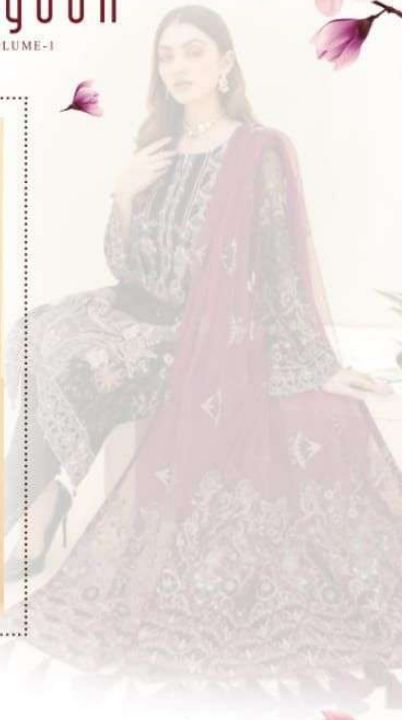

Saniya TRENDZ

Rangoon

VOLUME-1

 **ST-1031**

Rangoon

VOLUME-1

TOP - FOX GEORGETTE WITH HEAVY EMBROIDERY WORK

BOTTOM - INNER SANTOON

DUPATTA - BUTTERFLY NET WITH HEAVY EMBROIDERY BORDER WORK

Saniya TRENDZ

Rangoon

VOLUME-1

1031

1032

1033

 **ST-1033**