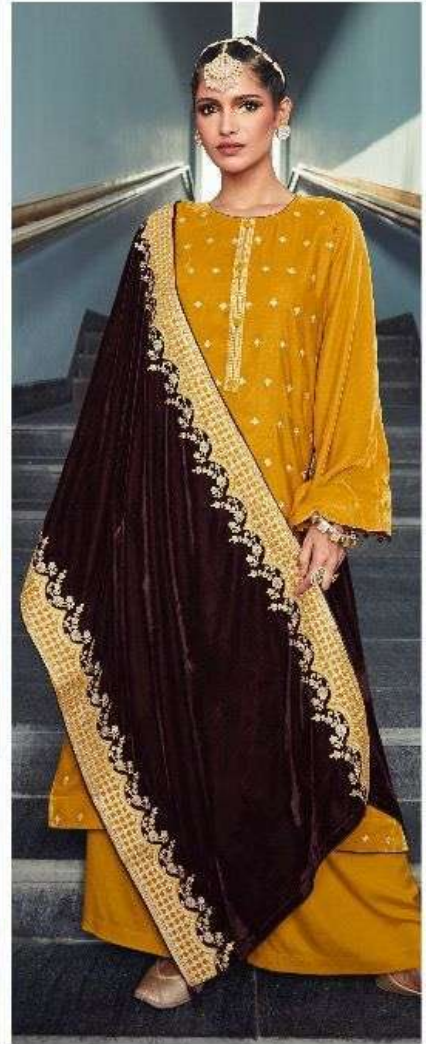

DEEPSY
SUITS

Rungrez

12402

12406

DEEPSY
SUITS

12404

12405

12406

Rangrez

12401

12402

12403

12403

DEEPSY
 suits
Rangrez

| DESIGN NO. | PRICE | |
|------------|--------|--|
| 12401 | 1899/- | :TOP: PURE VELEVIT WITH EMBROIDERY |
| 12402 | 1899/- | |
| 12403 | 1899/- | :BOTTOM: PURE VISCOSE PASMINA |
| 12404 | | |