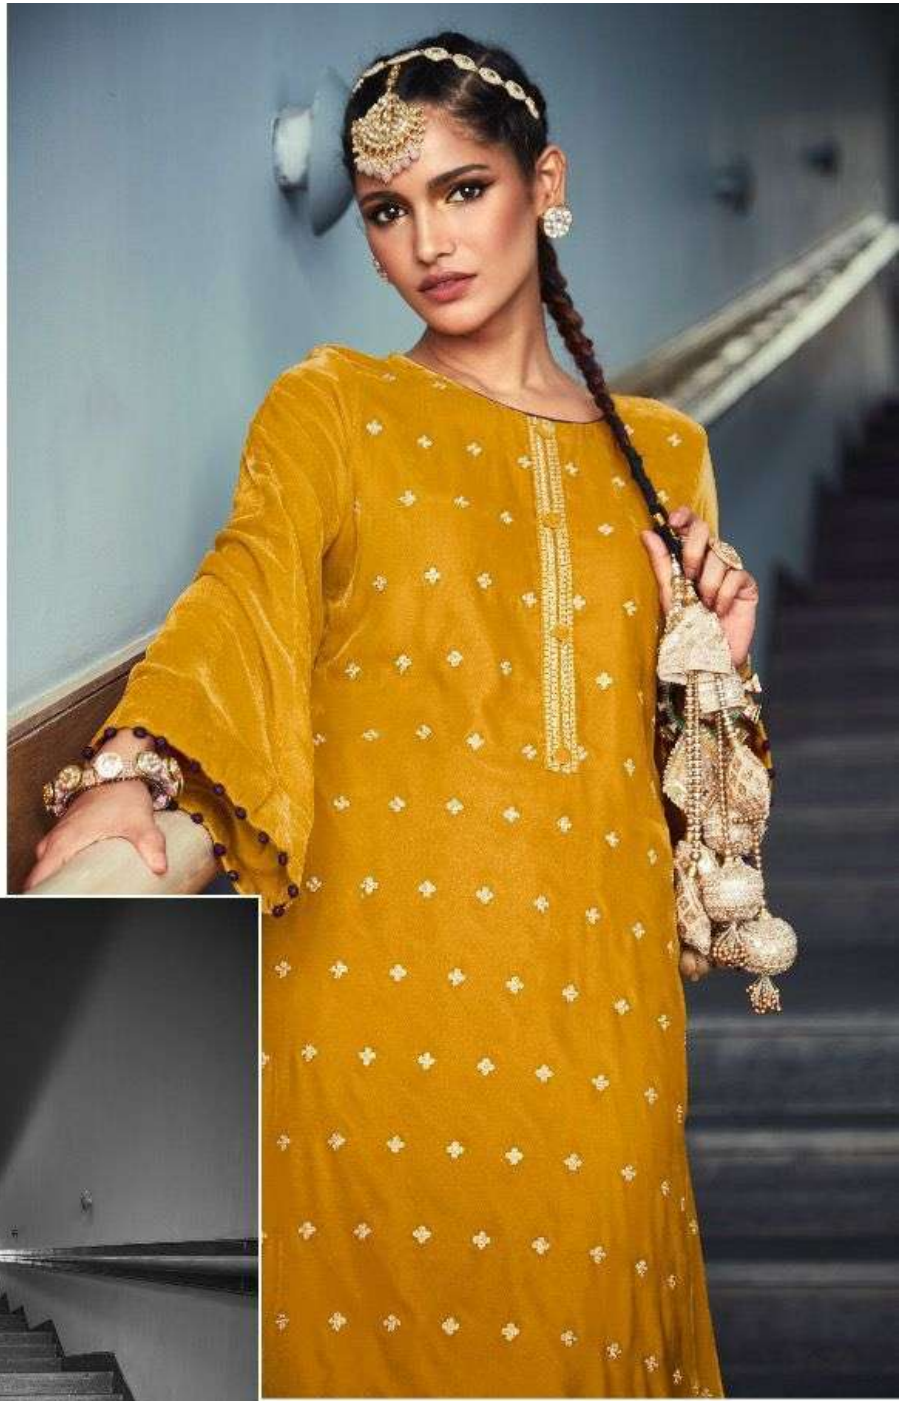

DEEPSY
SUITS

Rungrez

12402

12406

DEEPSY
SUITS

12404

12405

12406

Rangrez

12401

12402

12403

12403

DEEPSY
 suits
Rangrez

| DESIGN NO. | PRICE | |
|------------|--------|--|
| 12401 | 1899/- | :TOP: PURE VELEVIT WITH EMBROIDERY |
| 12402 | 1899/- | |
| 12403 | 1899/- | :BOTTOM: PURE VISCOSE PASMINA |
| 12404 | | |