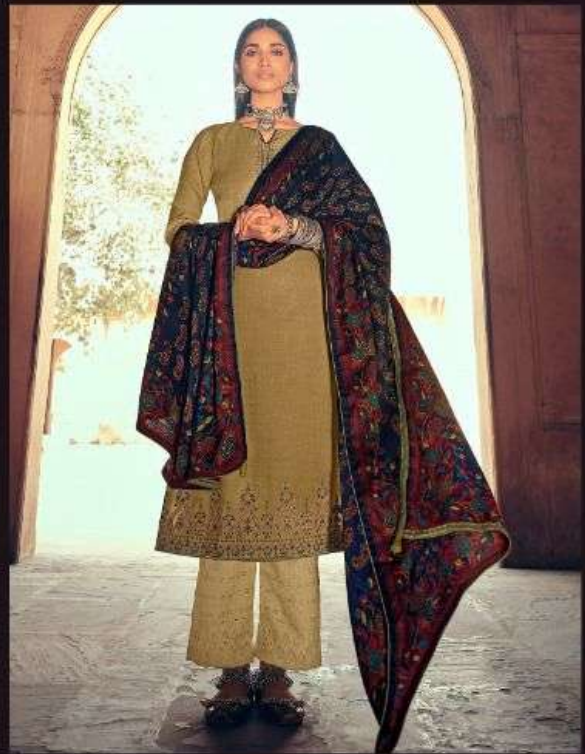

13003

13004

13007

13008

DESIGN NO.	PRICE	
13001	899/-	:TOP: PASHMINA PRINT WITH EMBROIDERY
13002	899/-	
13003	899/-	
13004	899/-	:BOTTAM: PASHMINA WITH EMBROIDERY
13005	899/-	
13006	899/-	
13007	899/-	:DUPATTA: PASHMINA BOX PALLU PRINT ADDED WITH LACE & TUSSELS
13008	899/-	
Total Pieces: 8		Total Amount: 7192/-+GST