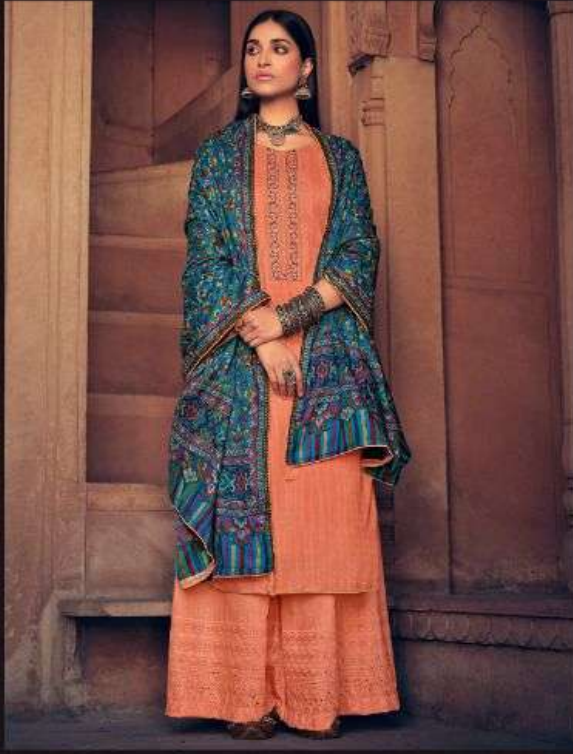

13003

13004

13007

13008

DESIGN NO.	PRICE	
13001	899/-	:TOP: PASHMINA PRINT WITH EMBROIDERY
13002	899/-	
13003	899/-	
13004	899/-	:BOTTAM: PASHMINA WITH EMBROIDERY
13005	899/-	
13006	899/-	
13007	899/-	:DUPATTA: PASHMINA BOX PALLU PRINT ADDED WITH LACE & TUSSELS
13008	899/-	
Total Pieces: 8		Total Amount: 7192/-+GST