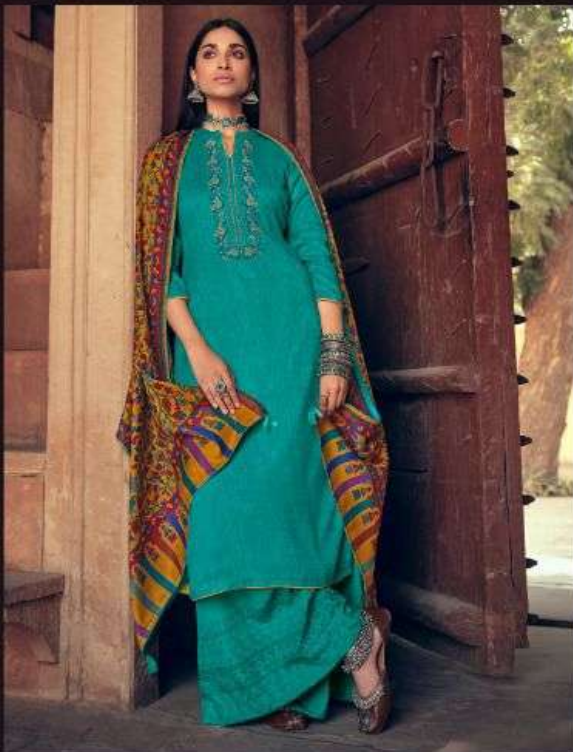

13002

13005