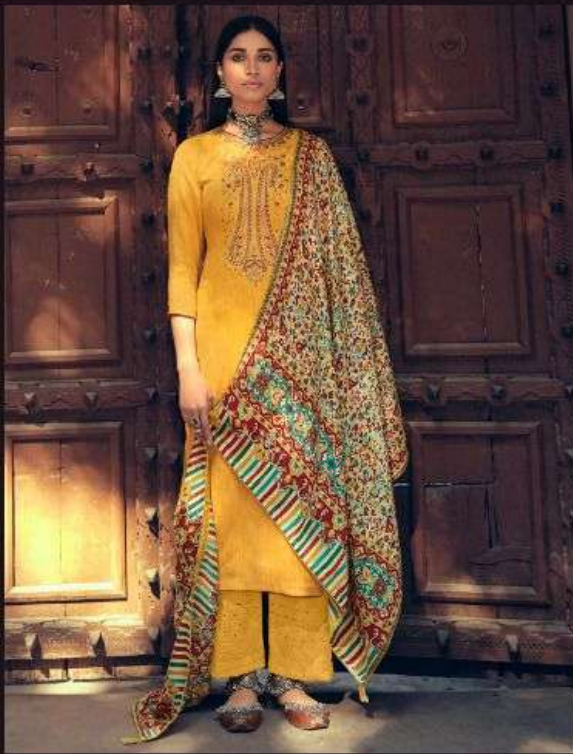

13003

13004

13007

13008

DESIGN NO.	PRICE	
13001	899/-	:TOP: PASHMINA PRINT WITH EMBROIDERY
13002	899/-	
13003	899/-	
13004	899/-	:BOTTAM: PASHMINA WITH EMBROIDERY
13005	899/-	
13006	899/-	
13007	899/-	:DUPATTA: PASHMINA BOX PALLU PRINT ADDED WITH LACE & TUSSELS
13008	899/-	
Total Pieces: 8		Total Amount: 7192/-+GST