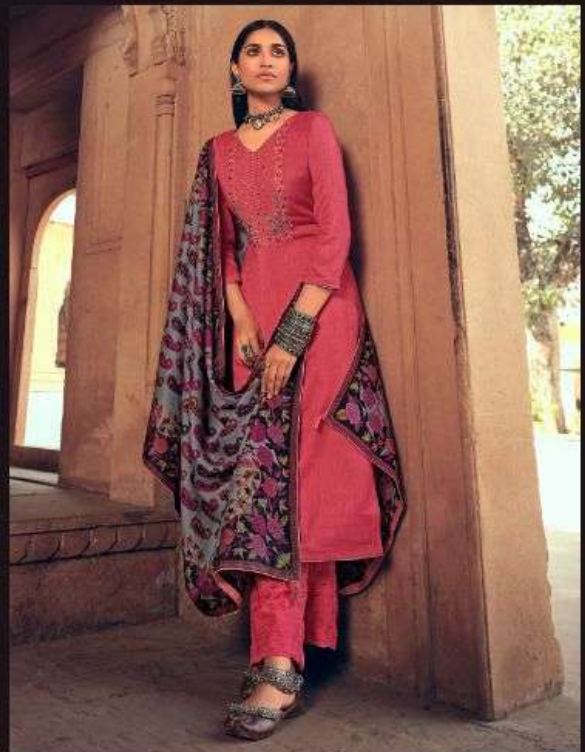

13001

13002

13005

13006