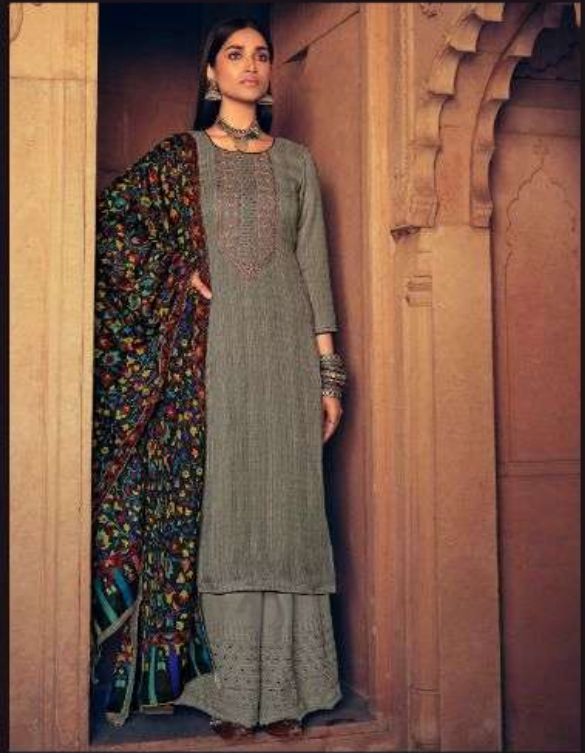

13002

13005