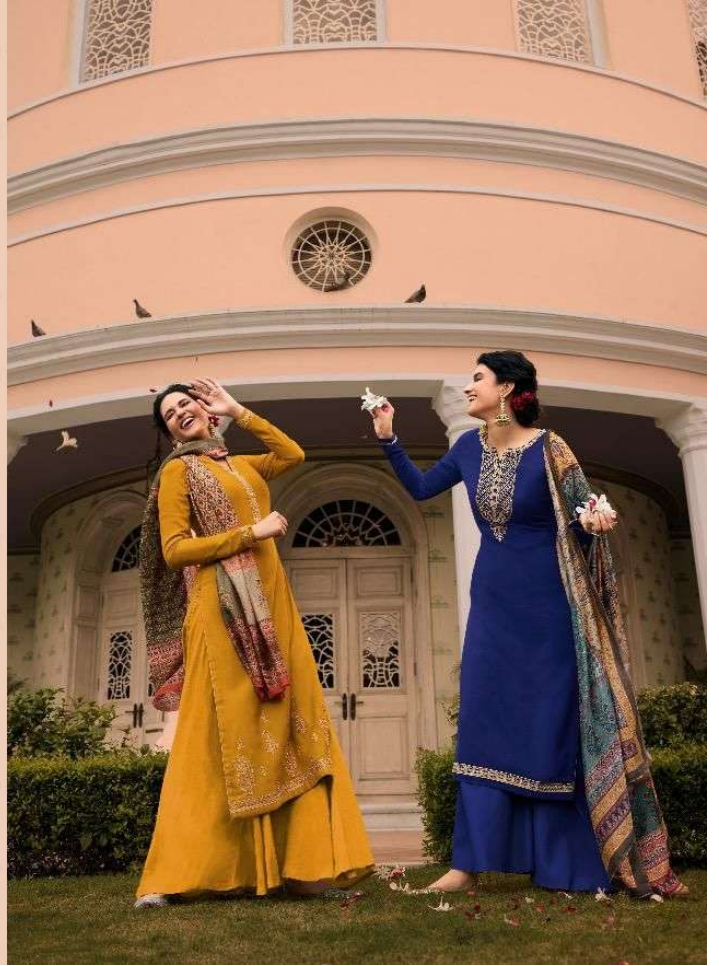

STIMAR

BE: MAGICAL WITH YOUR ETERNAL CHARMIDITIONS.