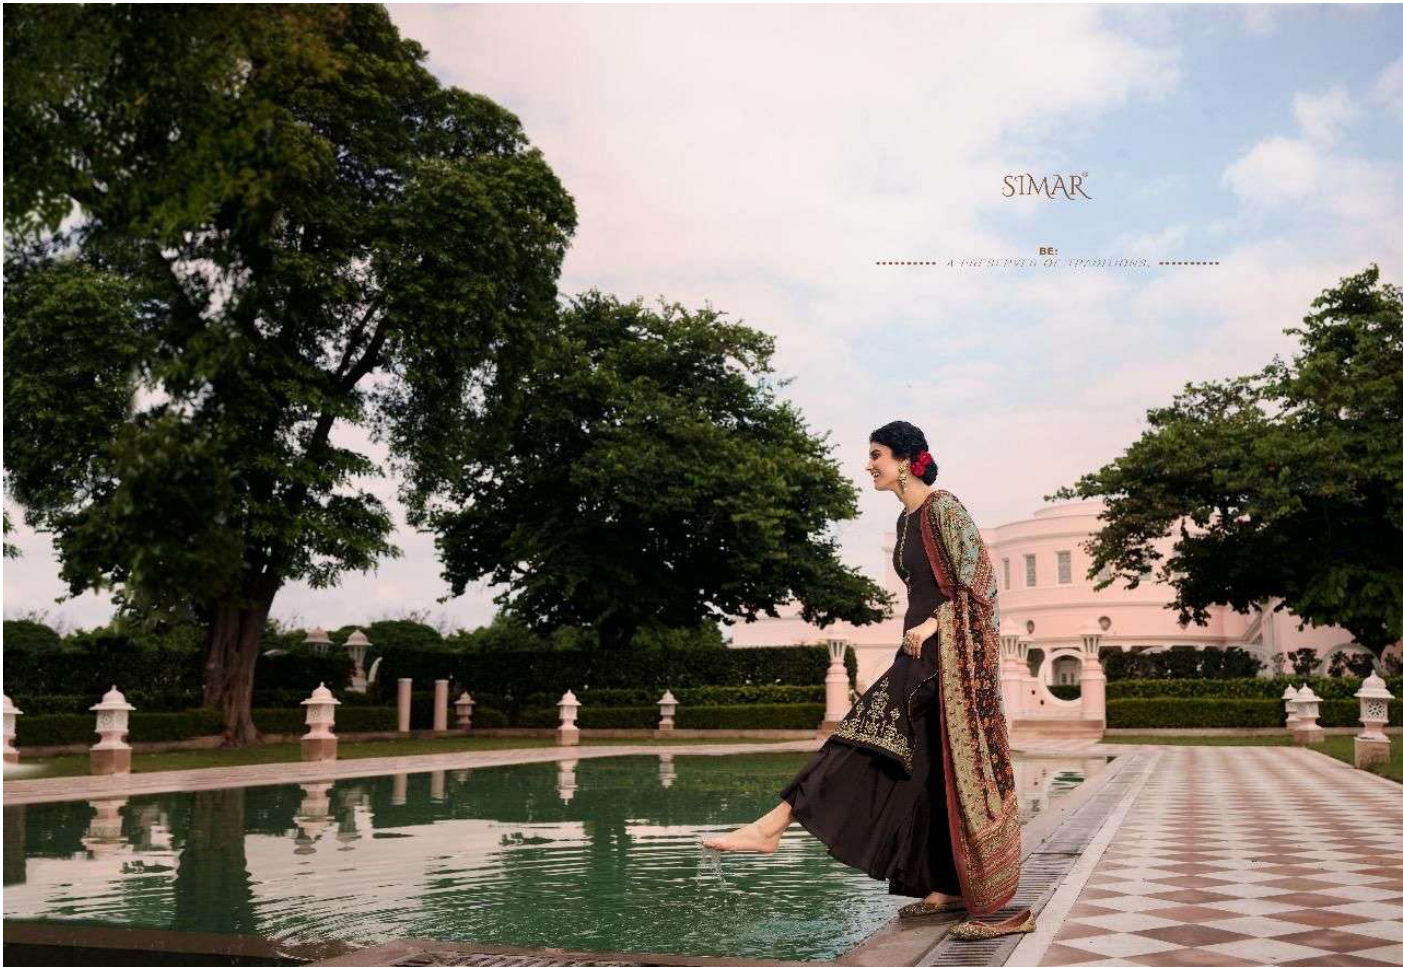

SIMAR

BE:
..... A FRESHNESS OF TRADITIONS. ....