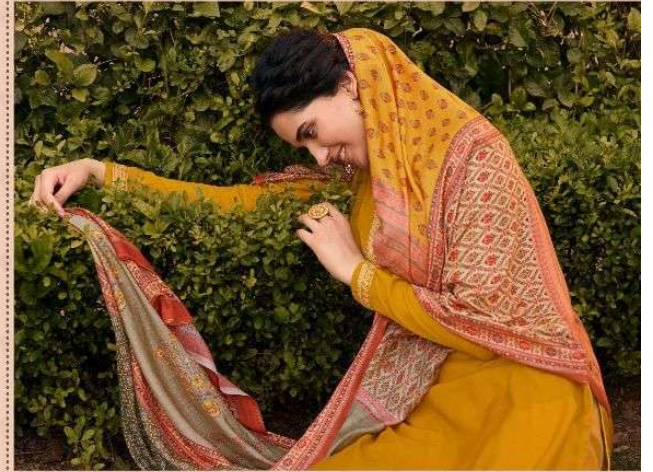

SIMAR®

BE: JAHNVI WITH YOUR STYLE. 718