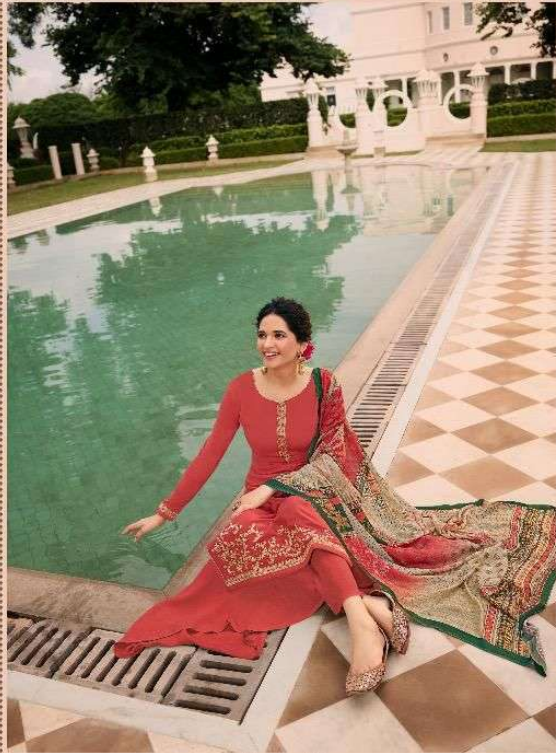

SIMAR

716

BE:

7 SEVERAL WITH GINLY ADORNMENTS