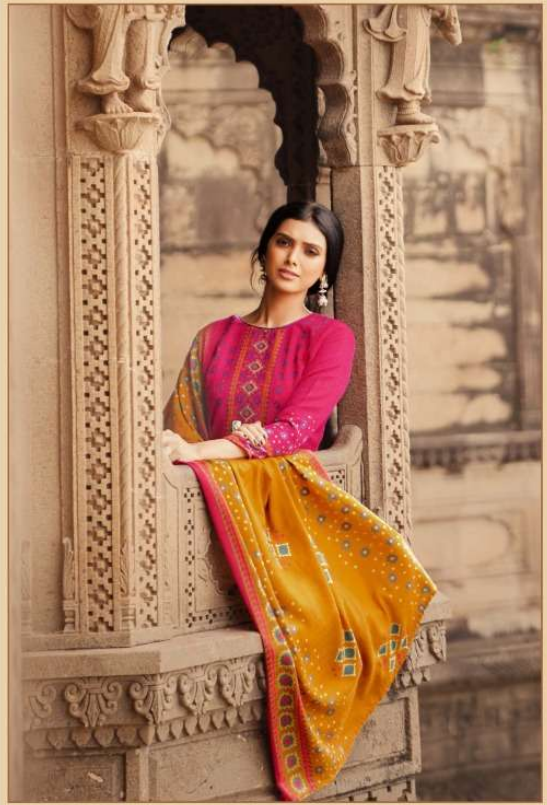

CELEBRATING
25
YEARS
1994-2019

 **Zuffat**[®]
Designer Suits

Winter Shine

CELEBRATING
25
YEARS
1994-2019

 **Zuffat**[®]
Designer Suits

Winter Shine

362 - 004

Zulfat

362 - 002

362 - 005

Zulfat
DESIGNER WARE

362 - 003

362 - 006

362 - 009

362 - 007

362 - 010