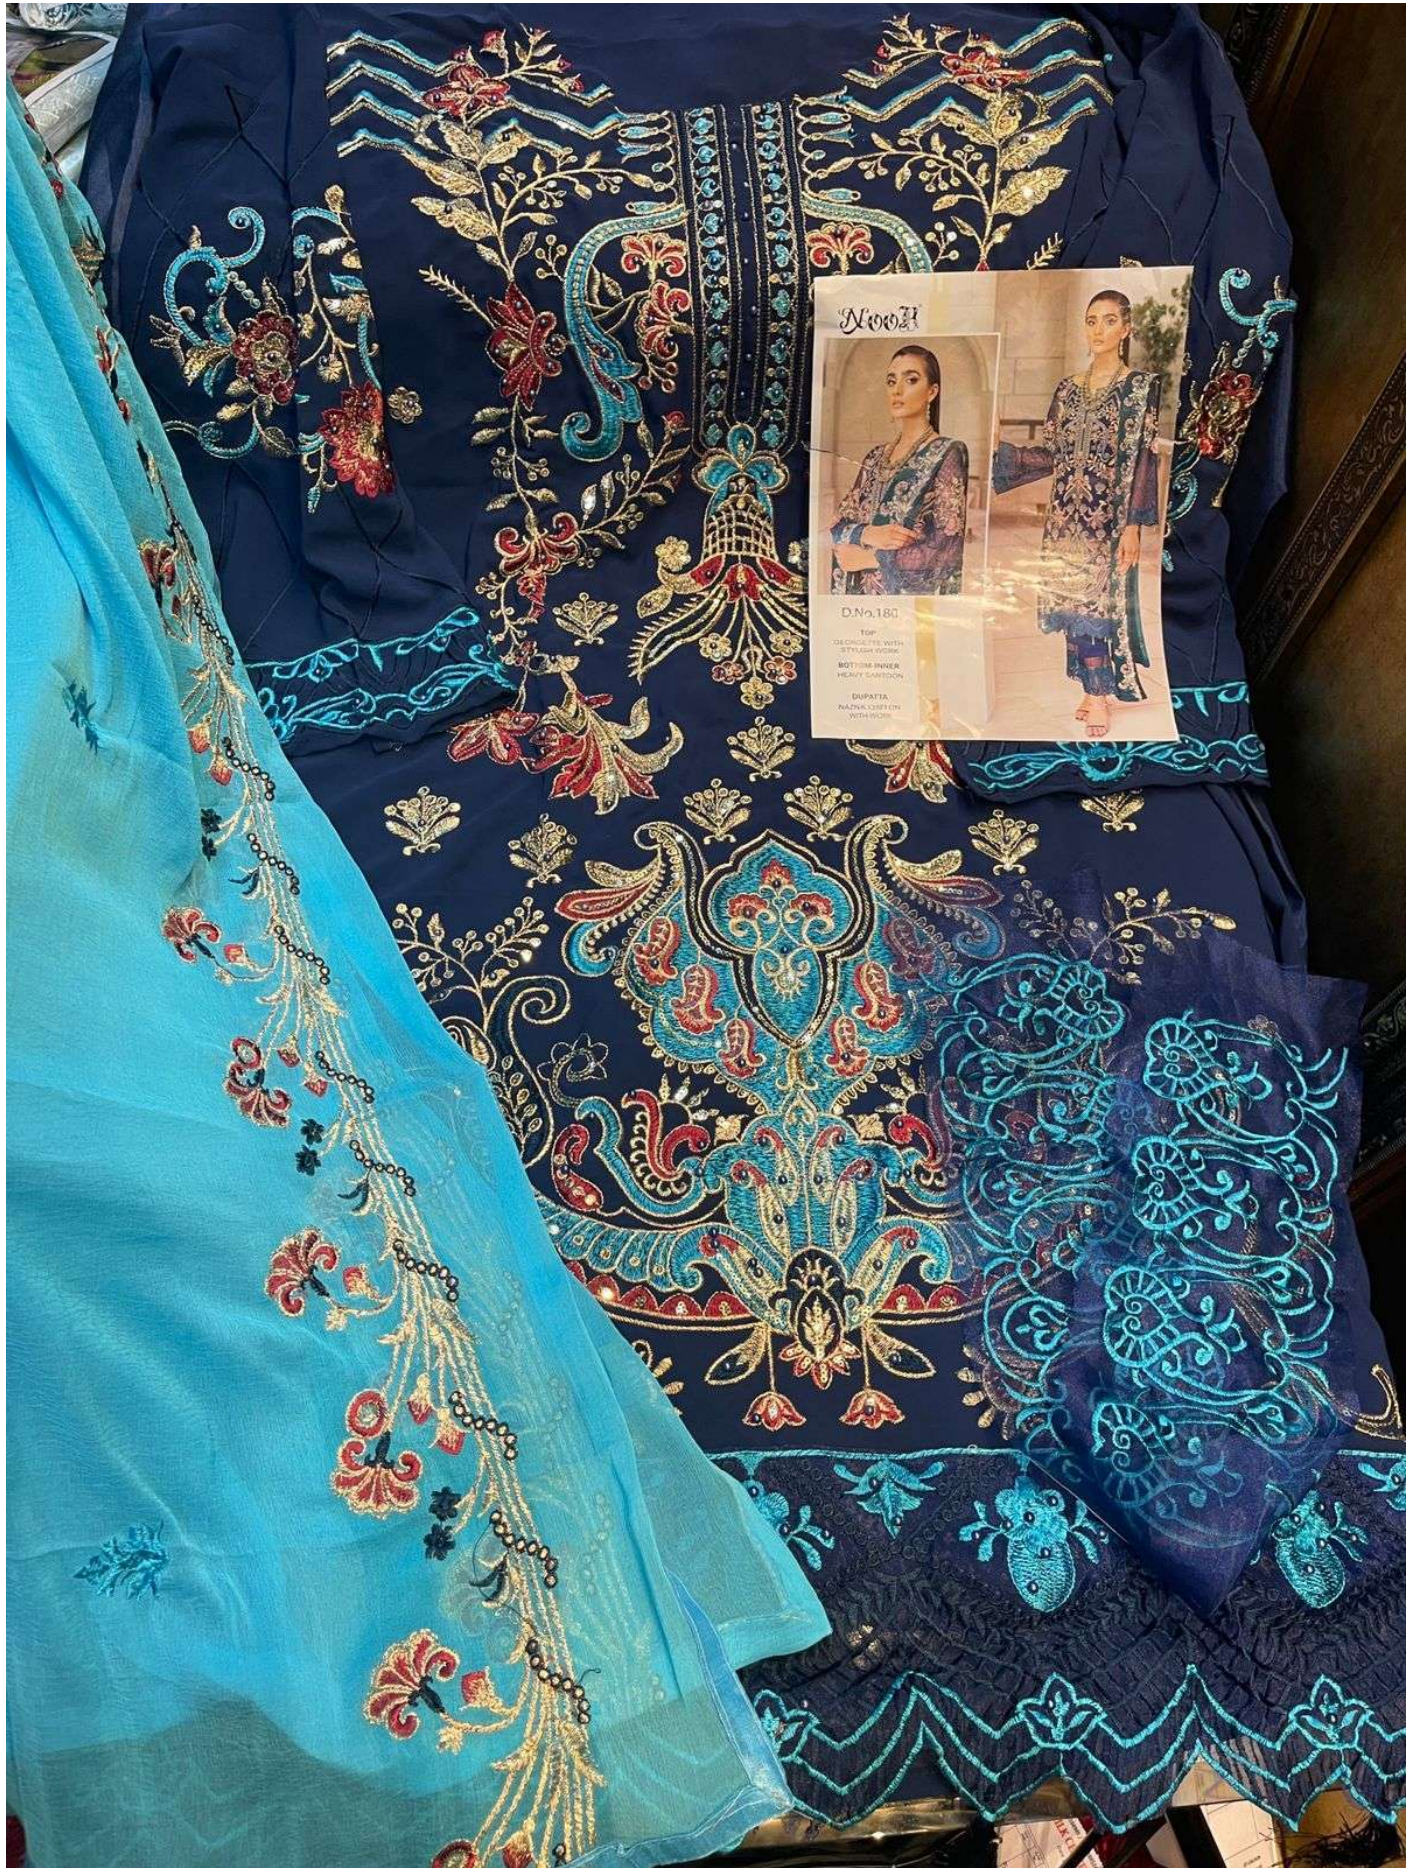

# CHEVRON

180

181

182

*D.No.180*

D.No.180

TOP  
DESIGNED WITH  
STYLISH CORDS

BOTTOM-PAKIA  
HEAVY CANTON