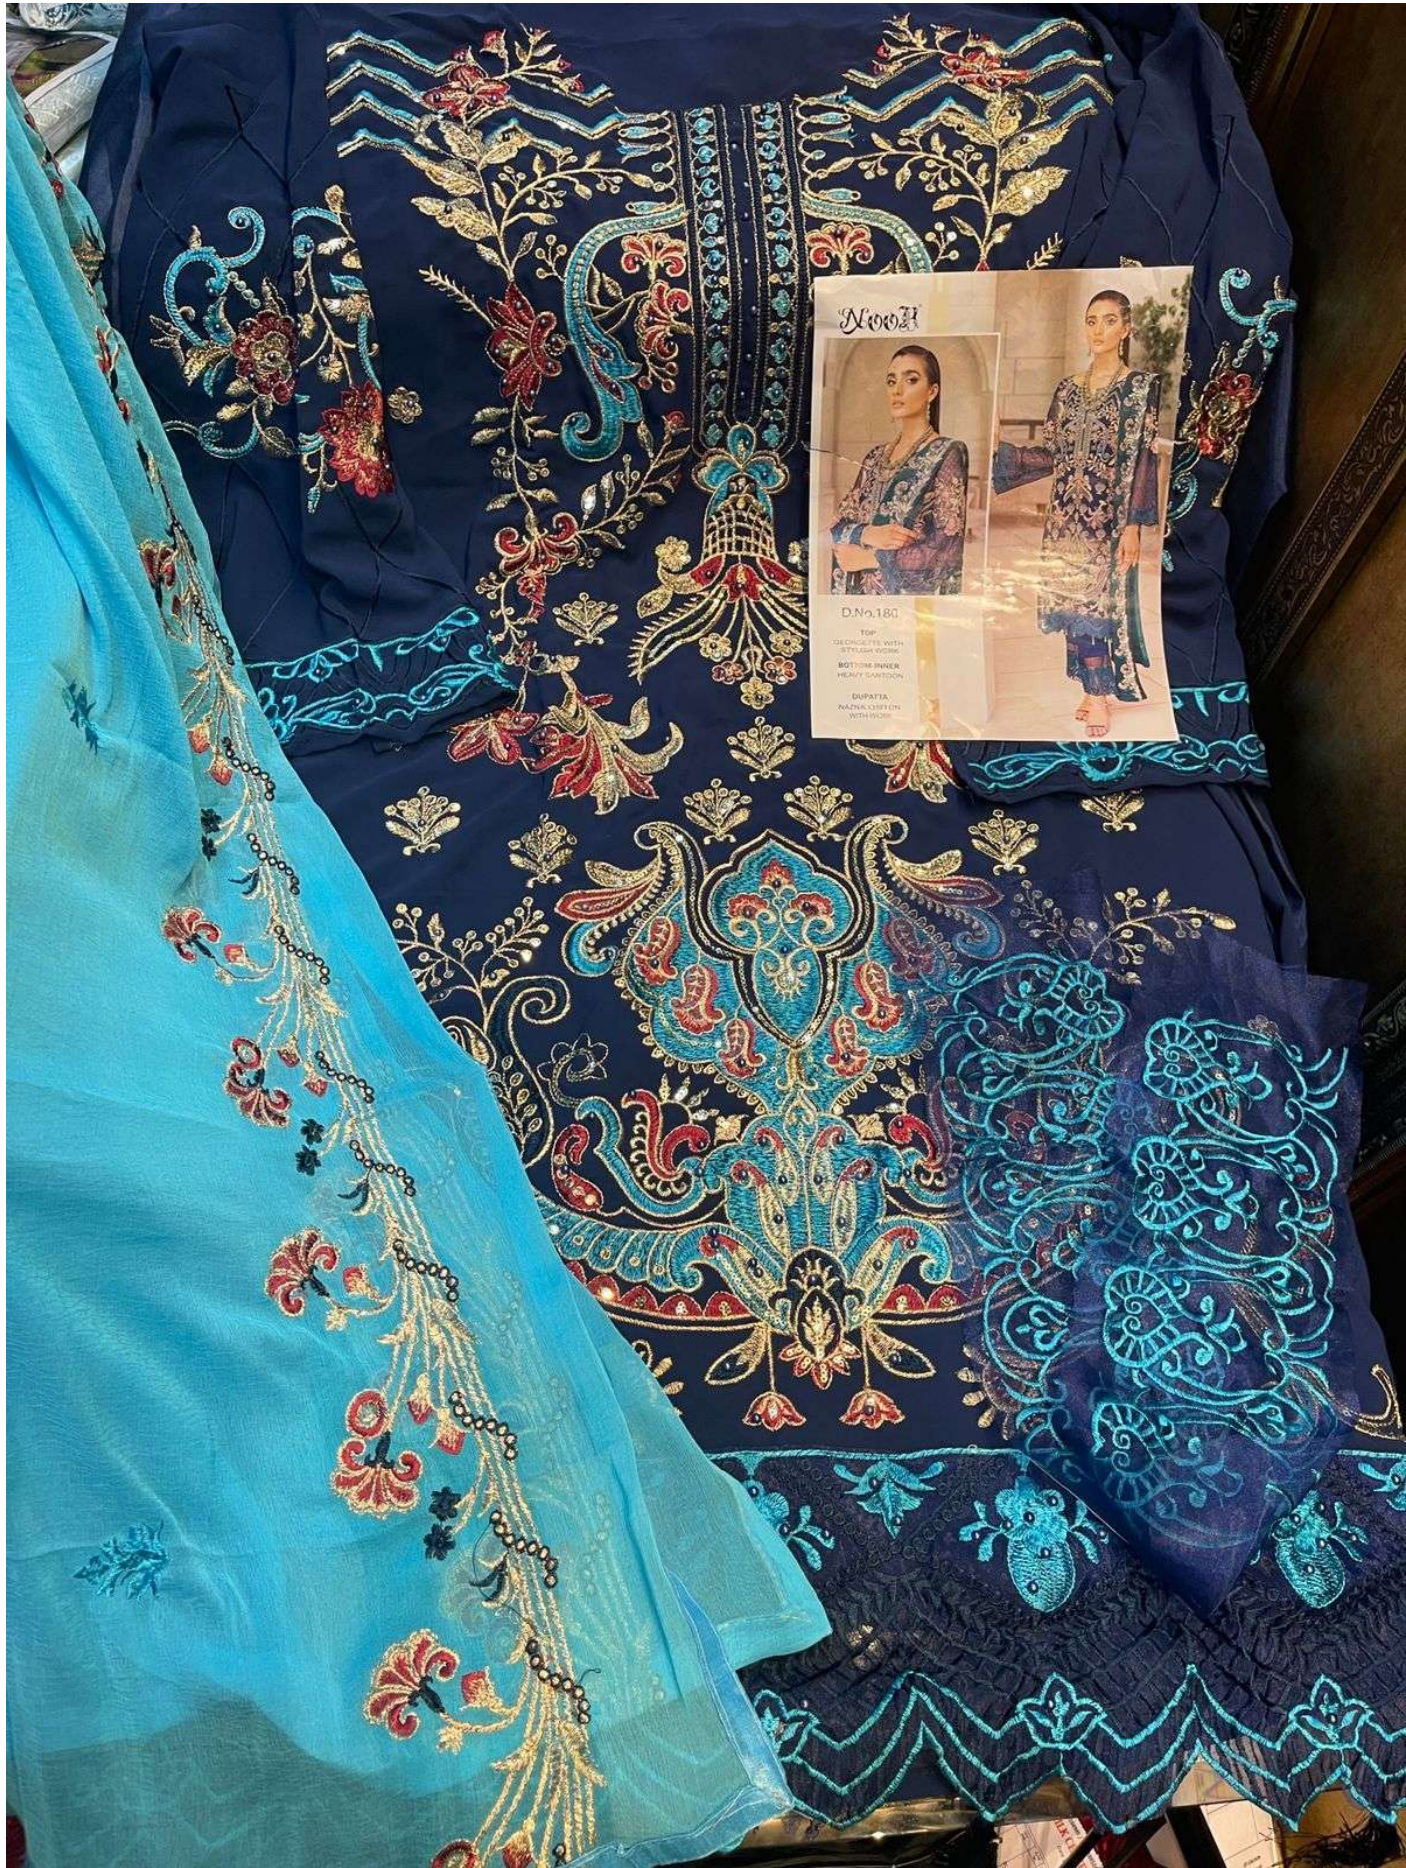

CHEVRON

180

181

182

D.No.180

D.No.180

TOP:

DESIGNER WITH

STYLISH CROCH

BOTTOM: PAJAMA

HEAVY CANTON

DUPATTA:

MADRA SHEEN

WITH BOW

Novozil

D.No.161

TOP:
GEOMETTE WITH
STYLISH WORK

BOTTOM-INNER:
HEAVY SANTIION

DUPATTA:
NAZNIK CHEFFOI
WITH WORK

Nook

180

NOOR

181