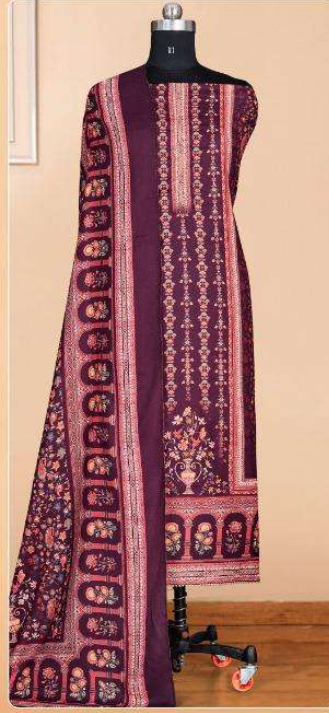

Gipson[®]
PRINT Pvt Ltd.

WINTER
Queen
(1598)

Gipson[®]
PRINT Pvt Ltd.

WINTER
Queen
(1598)

Always No.1
A PRODUCT BY
Lipson®

WINTER
Queen
(1598)

TOP :- WOOLLEN PASHMINA DIGITAL PRINT WITH
WORK.
DUPATTA :- PASHMINA SHAWL DIGITAL PRINT.
BOTTOM :- PURE PASHMINA DYED.