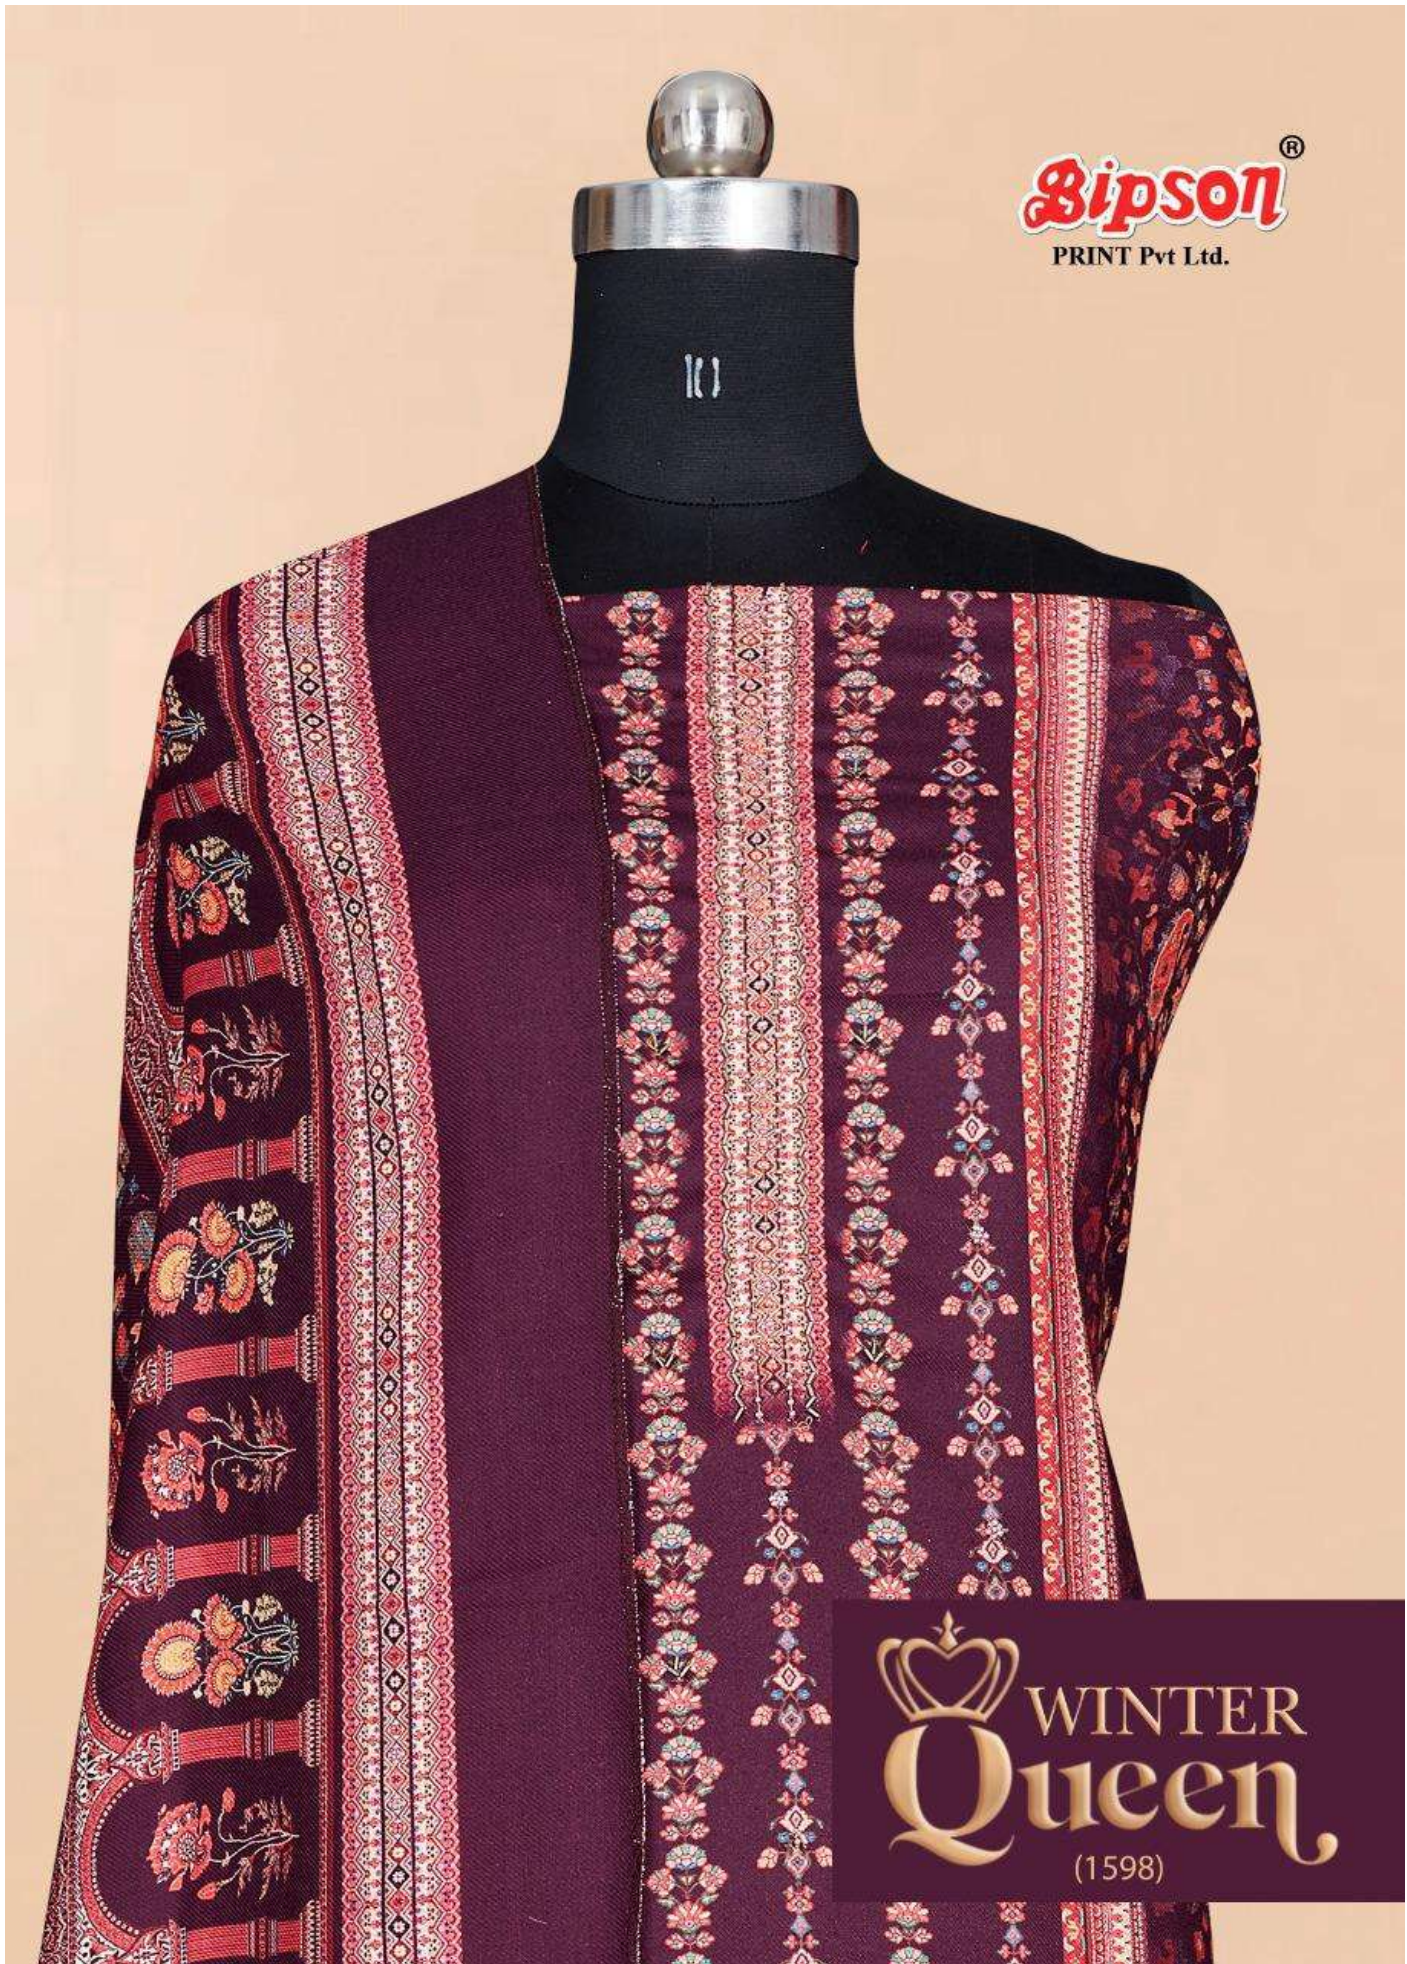

Gipson[®]
PRINT Pvt Ltd.

WINTER
Queen
(1598)

Gipson[®]
PRINT Pvt Ltd.

WINTER
Queen
(1598)

Always No.1
A PRODUCT BY
Lipson®

WINTER
Queen
(1598)

TOP :- WOOLLEN PASHMINA DIGITAL PRINT WITH
WORK.
DUPATTA :- PASHMINA SHAWL DIGITAL PRINT.
BOTTOM :- PURE PASHMINA DYED.