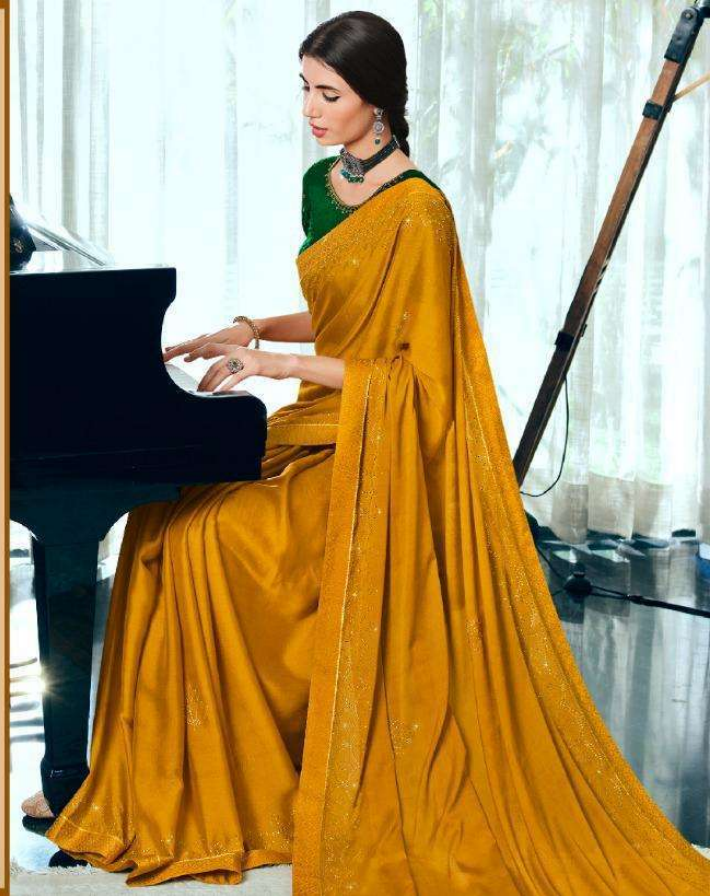

*Sheesha*  
*A Brand by Vinay*

**HINA**

*A Product by Sheesha\**

[vinayfashionlp](#) [vinay\\_fashion\\_lp](#) [vinayfashion](#) [vinay fashion lp](#)

VINAY FASHION LLP  
Delhi

SHEESHA  
HINA

FABRIC DETAILS

SAREE  
GEORGETTE WITH FOIL PRINT

BLOUSE  
GEORGETTE WITH FOIL PRINT

HSN CODE-54075230

24271

24272

24273

24277

24278