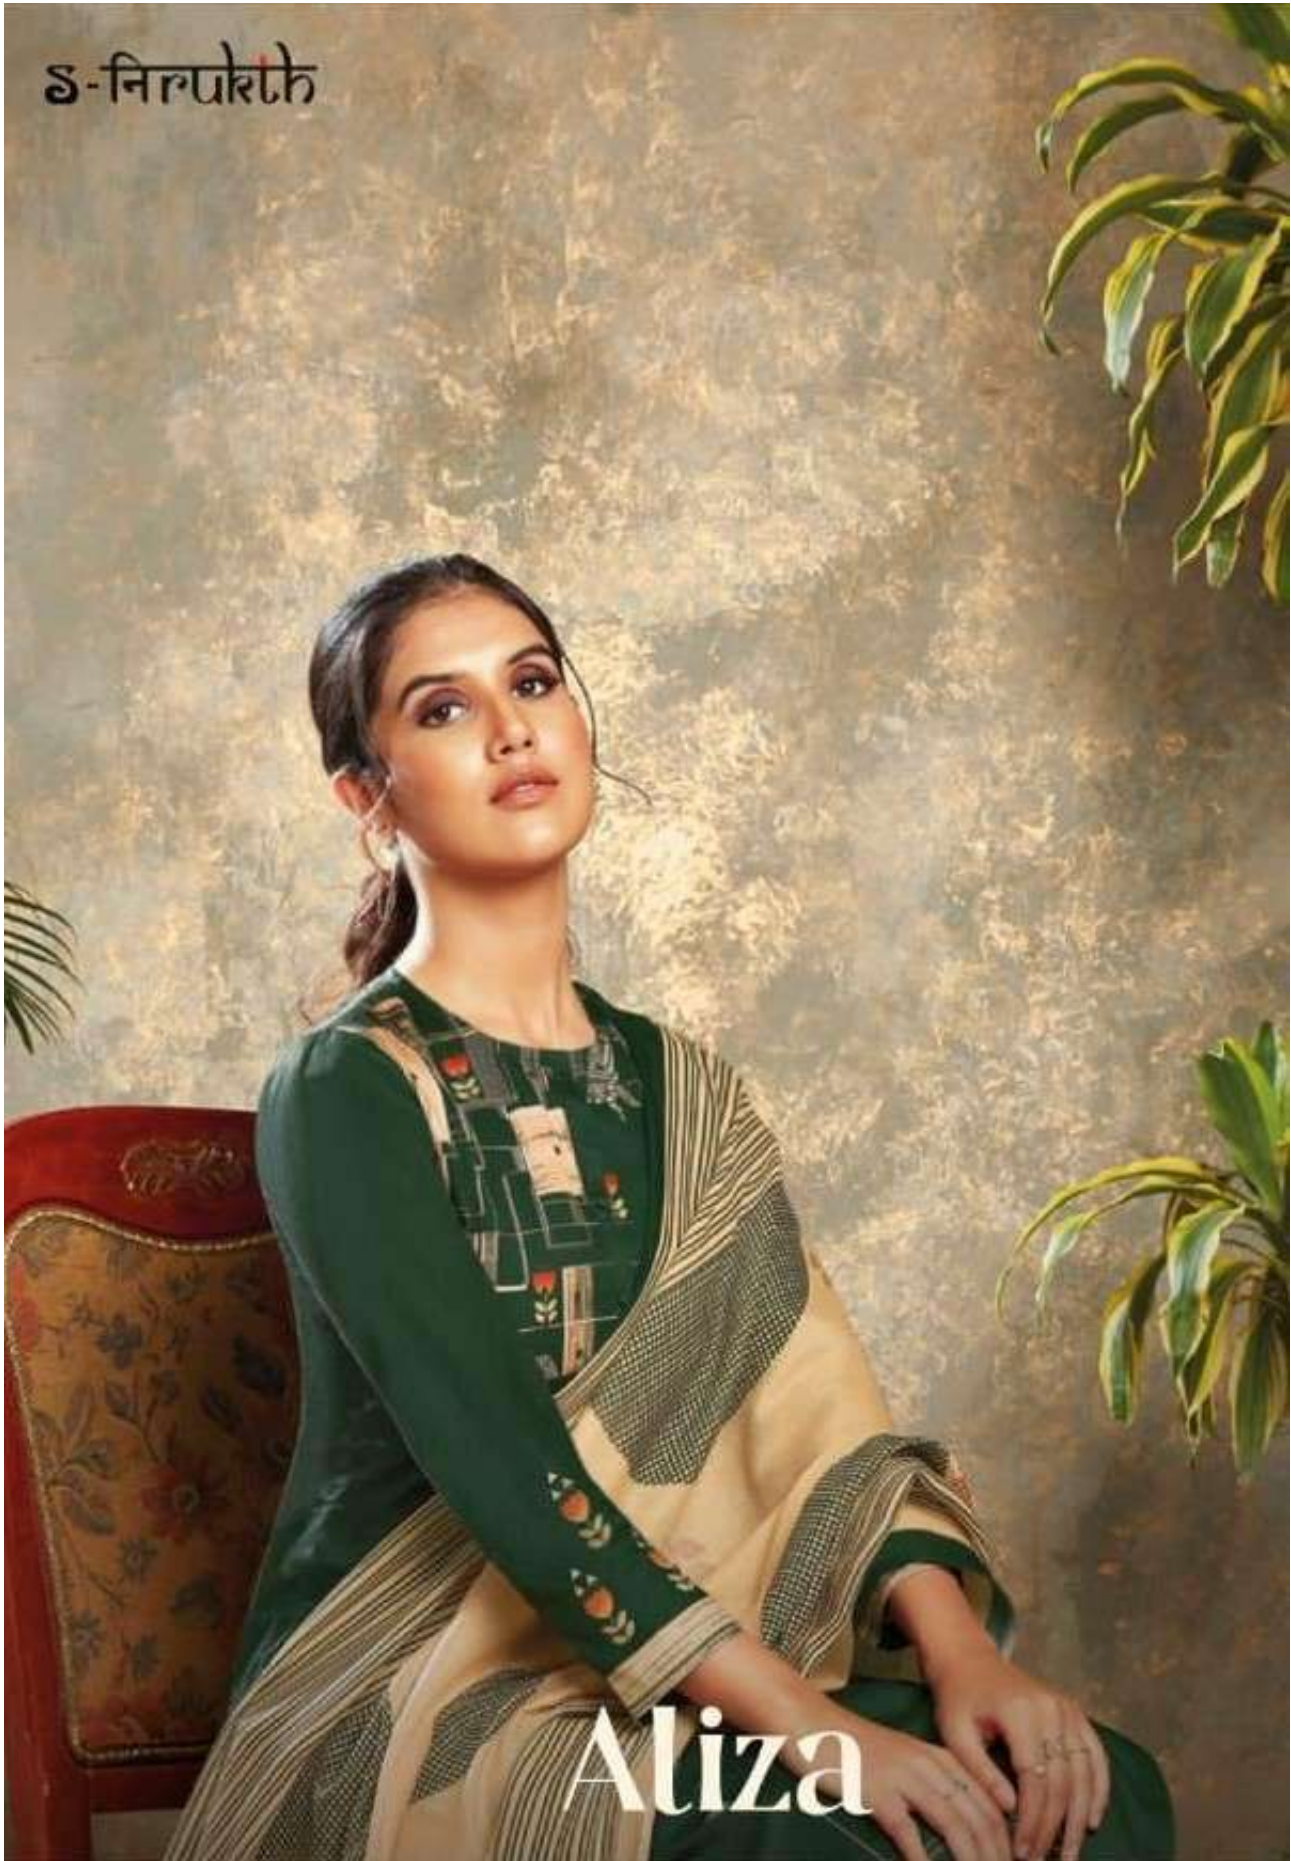

ड-निर्वाकरके

Aliza