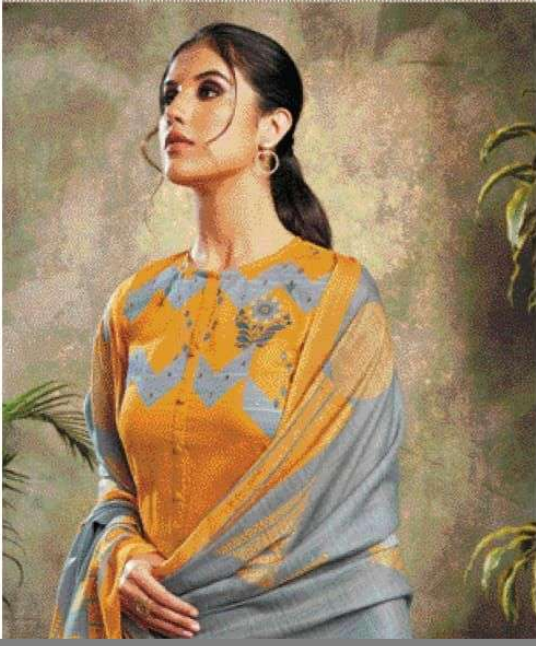

ॐ-निरुपेक्षे