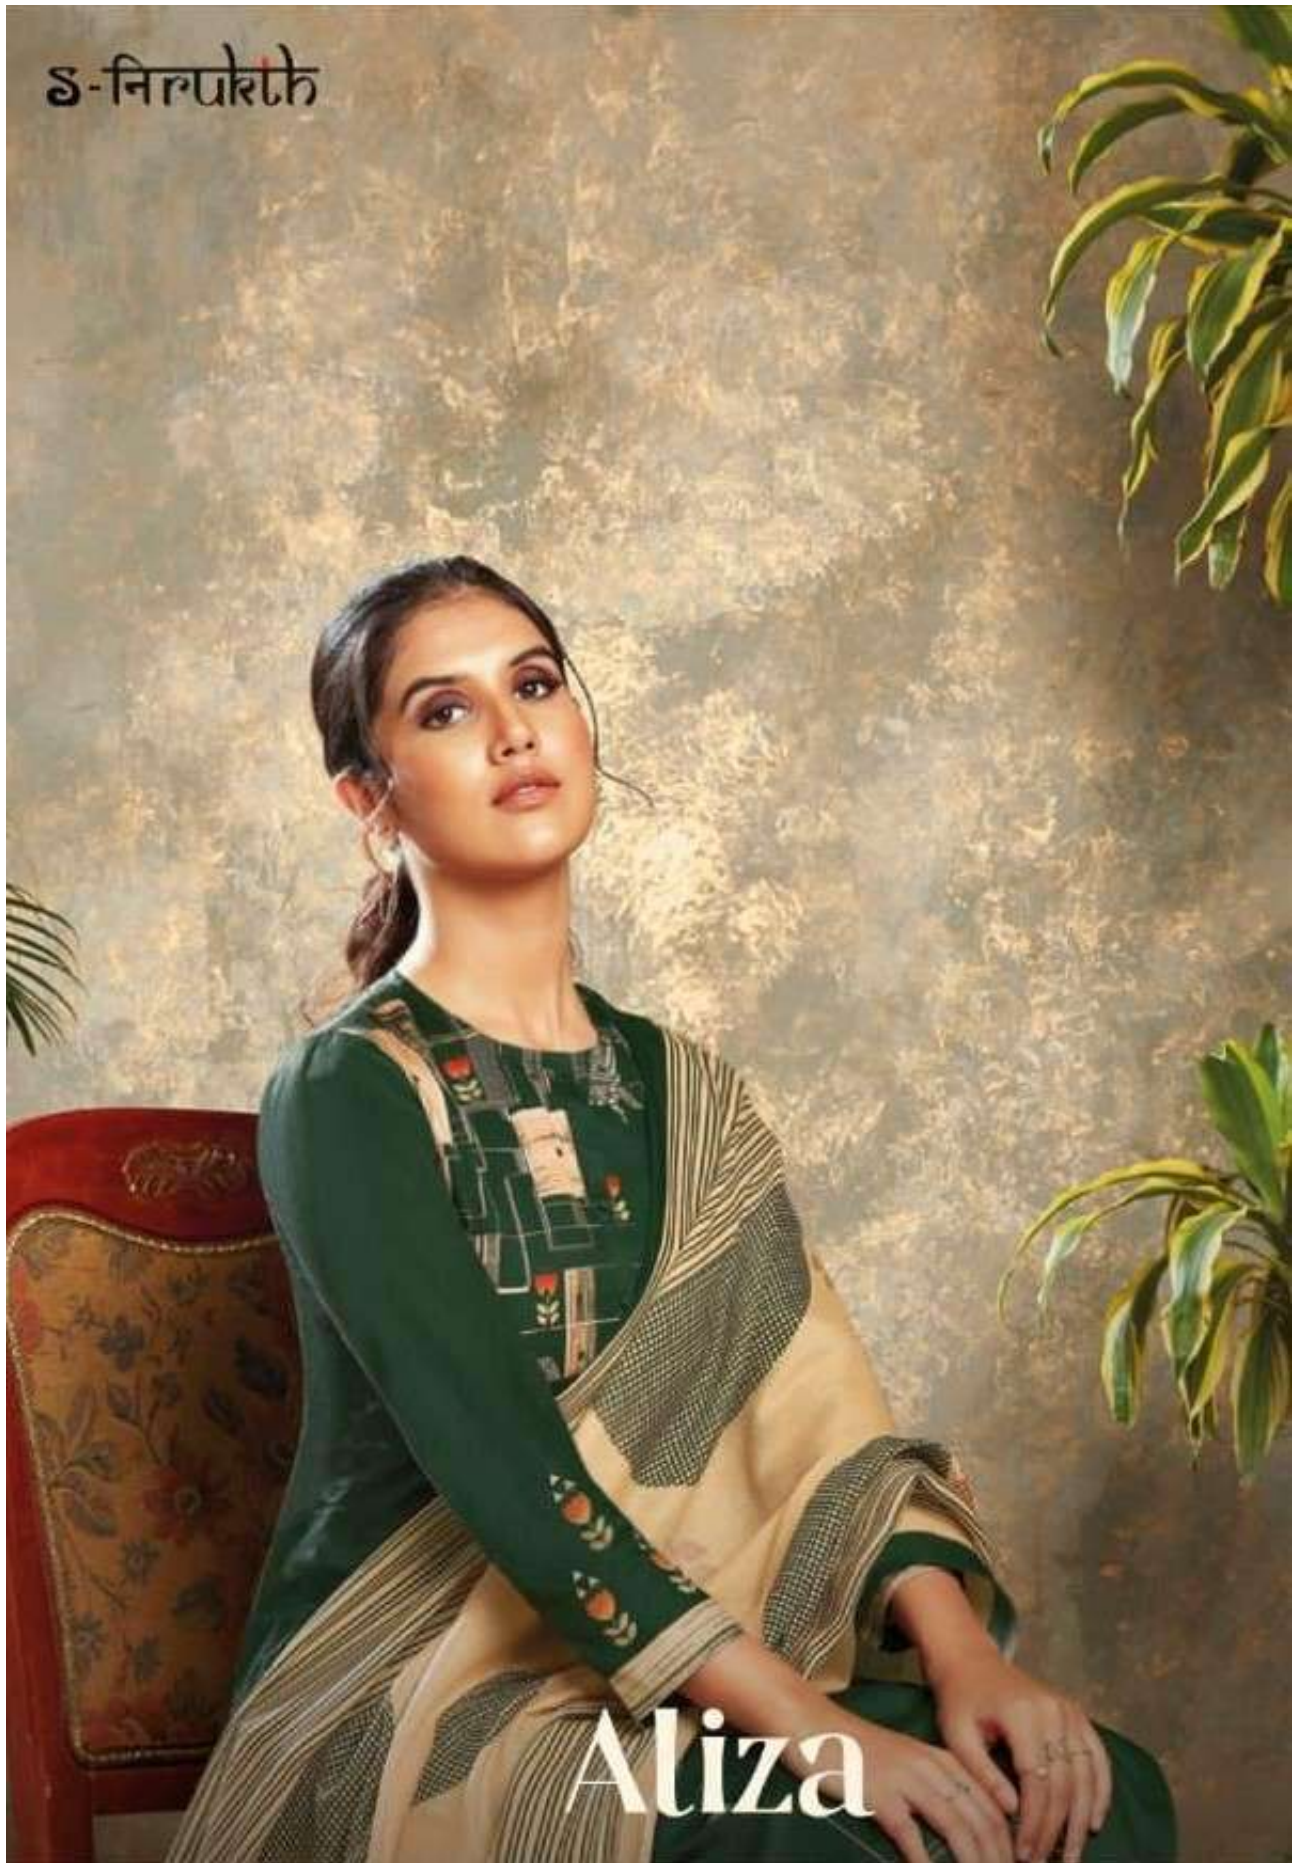

ड-निर्वाकरके

Aliza