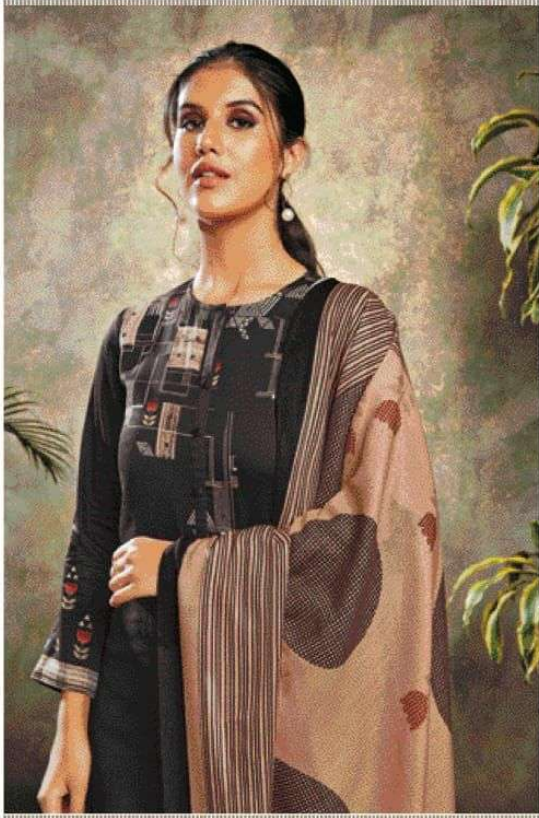

ड-नित्यपरेते

DESIGN / 862