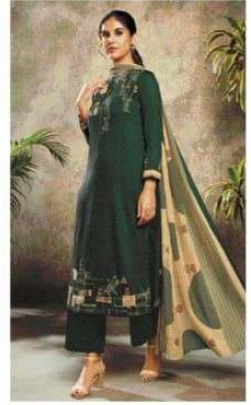

**862 - 881**

**DESCRIPTION**

**TOP - COTTON SATIN PRINT WITH MIRROR WORK**

**BOTTOM - COTTON**

**DUPATTA - MUSLIN DUPATTA PRINTED**

**RATE**

**{ RS, 795/- }**

**TOTAL SUITS = 08 TOTAL AMOUNT - 6360/- AVG. RATE - 795/-**

DESIGN / 893

DESIGN / 867

DESIGN / 870

DESIGN / 881

DESIGN / 873

DESIGN / 852

DESIGN / 845

DESIGN / 862