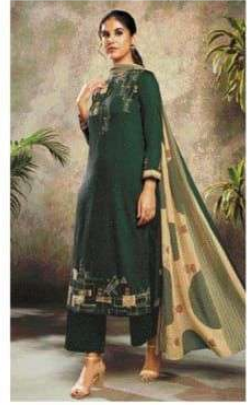

**DESCRIPTION**

**TOP - COTTON SATIN PRINT WITH MIRROR WORK**

**BOTTOM - COTTON**

**DUPATTA - MUSLIN DUPATTA PRINTED**

**RATE**

**{ RS, 795/- }**

**TOTAL SUITS = 08 TOTAL AMOUNT - 6360/- AVG. RATE - 795/-**

DESIGN / 893

DESIGN / 867

DESIGN / 870

DESIGN / 881

DESIGN / 873

DESIGN / 852

DESIGN / 845

DESIGN / 862