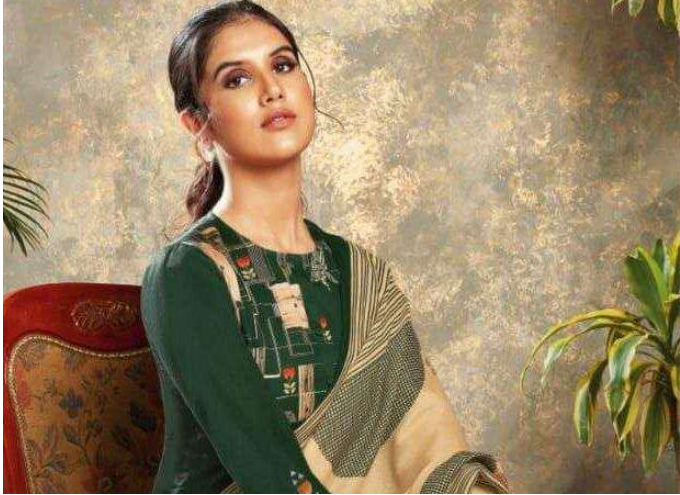

ड-निलकरते
Aliza

RATE LIST

H S N CODE - 540754

DESIGN NO

893 - 845

867 - 873

852 - 870

862 - 881

DESCRIPTION

TOP - COTTON SATIN PRINT WITH MIRROR WORK

BOTTOM - COTTON

DUPATTA - MUSLIN DUPATTA PRINTED

RATE

{ RS, 795/- }

TOTAL SUITS = 08 TOTAL AMOUNT - 6360/- AVG. RATE - 795/-