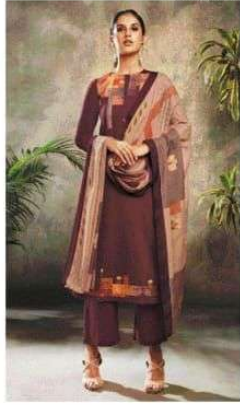

DESIGN / 867