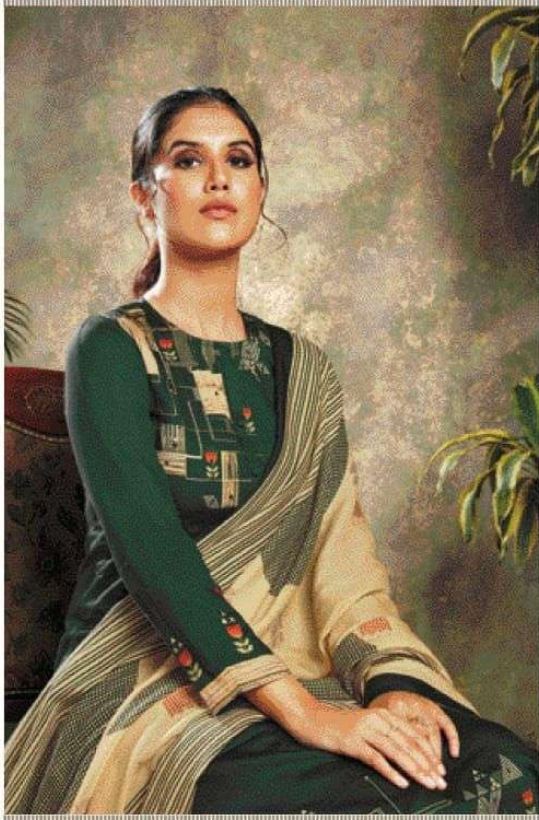

ड-नित्यपरेते

DESIGN / 881