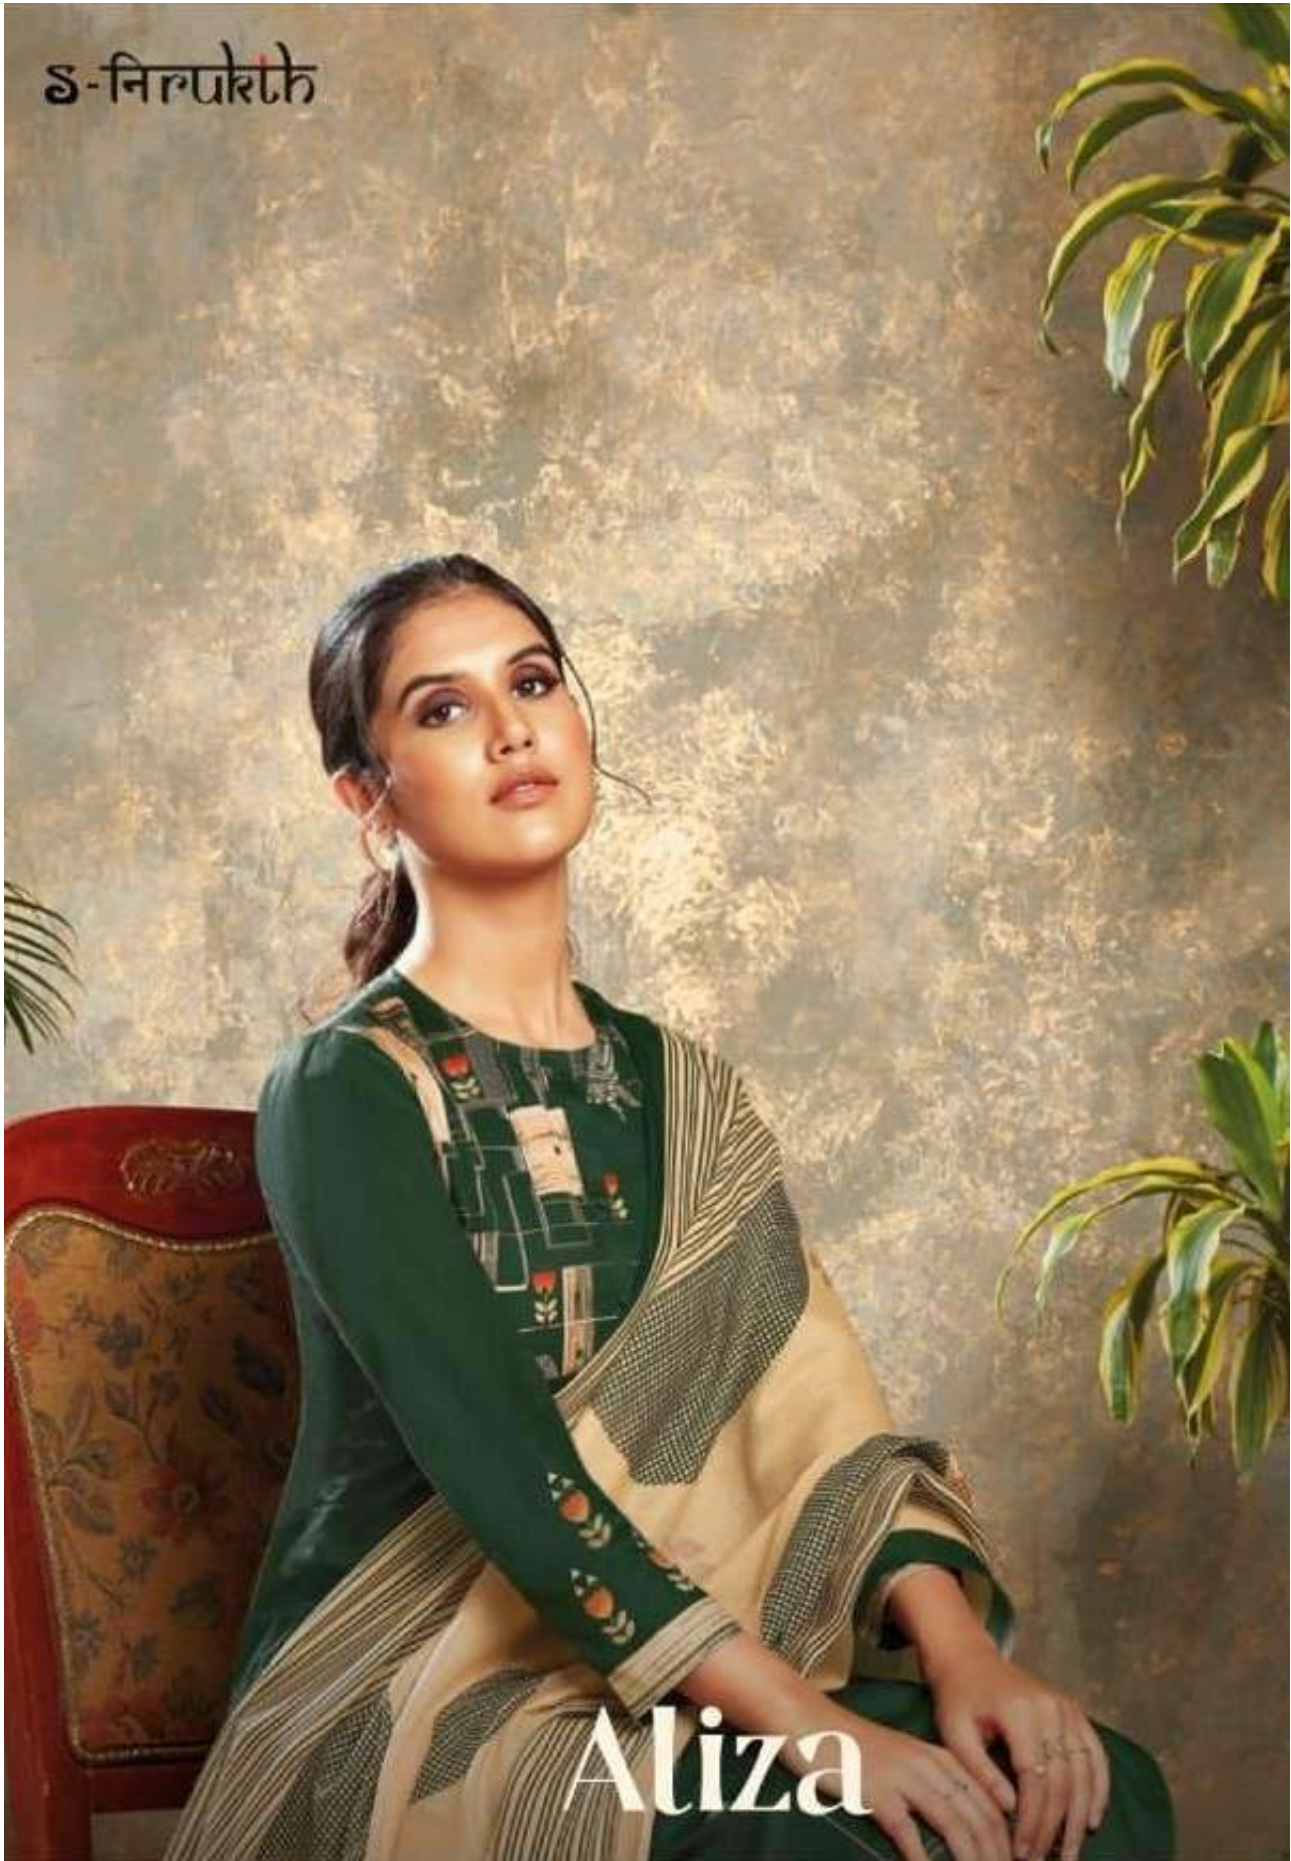

ड-निरुपरेके

Aliza