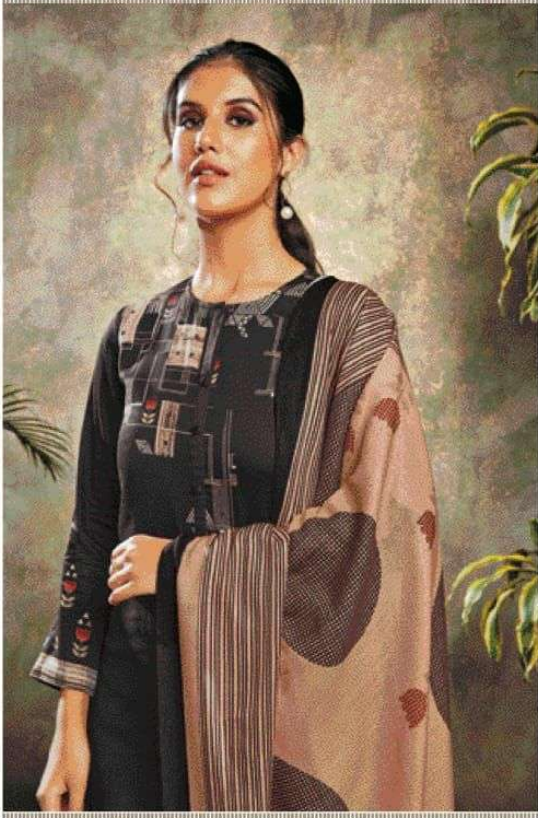

ड-नित्यपरेते

DESIGN / 862