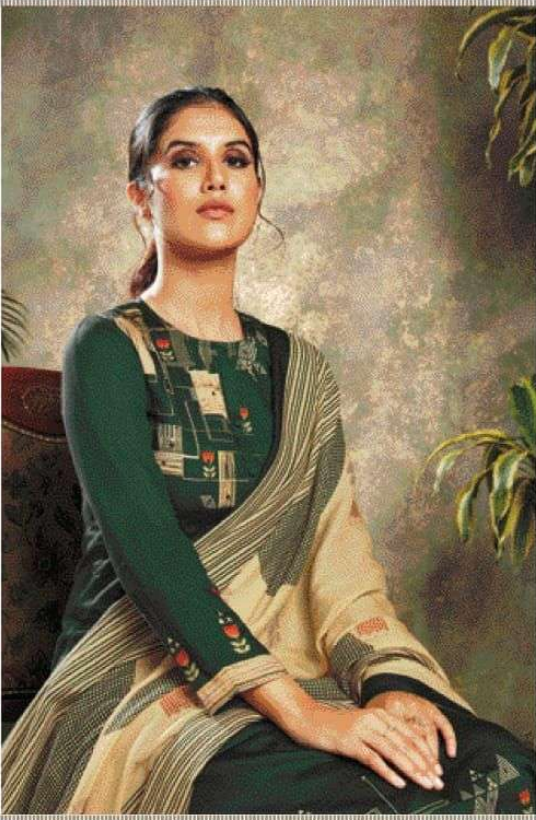

ड. नित्यपरोक्षे

DESIGN / 881