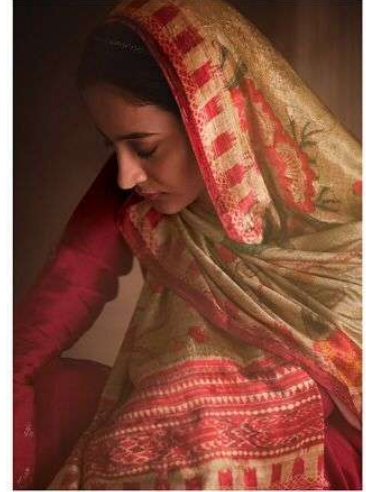

VARSHA  
*Indrani*

PRODUCT DETAILS

TOP : PURE PASHMINA WOVEN  
BOTTOM : MATTE SATIN  
DUPATTA : PURE VELVET DIGITAL PRINTED

FROM VARSHA FASHION

VARSHA

*Indrani*

DESIGN	PRICE	DESCRIPTION
401-A	2480	•TOP• PURE PASHMINA WOVEN
401-B	2480	•BOTTOM• MATTE SATIN
401-C	2480	•DUPATTA• PURE VELVET DIGITAL PRINTED
401-D	2480	