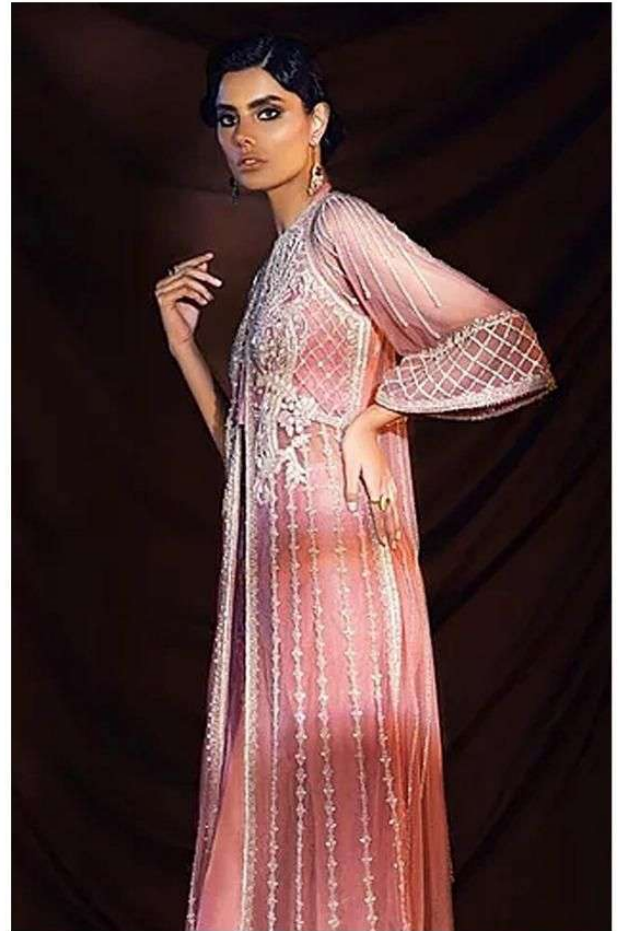

SD
shraddha
DESIGNER

shraddha
DESIGNER

Luxury Embroidery collection

SD Shraddha Designer

SD-0011

TOP- BUTTERFLY NET WITH HEAVY EMBROIDERY WORK

INER/BOTTOM- SANTOON

DUPATTA- BUTTERFLY NET WITH EMBROIDERY WORK