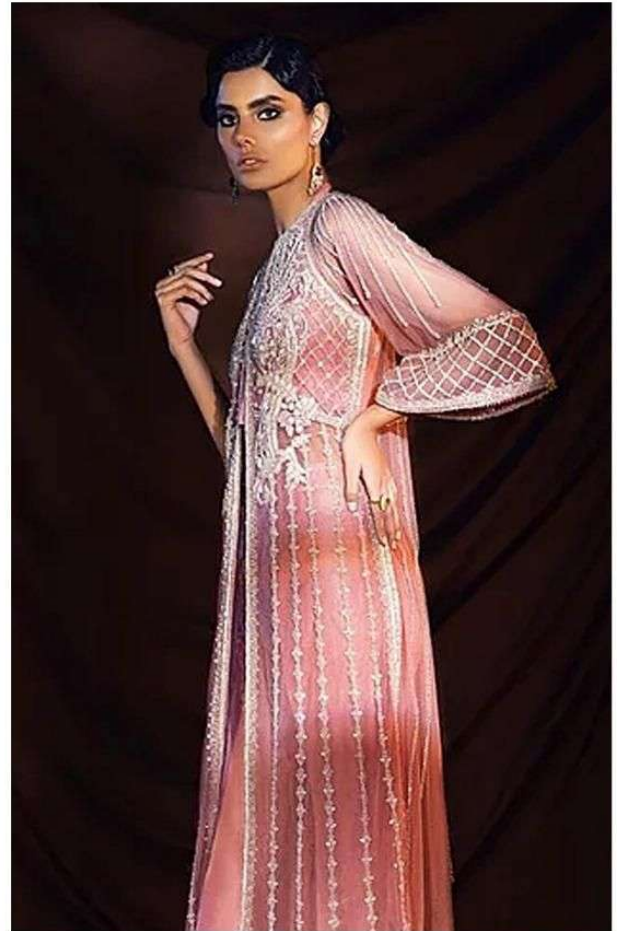

SD
shraddha
DESIGNER

shraddha
DESIGNER

shraddha
DESIGNER

Luxury Embroidery collection

SD Shraddha Designer

SD-0011

TOP- BUTTERFLY NET WITH HEAVY EMBROIDERY WORK

INER/BOTTOM- SANTOON