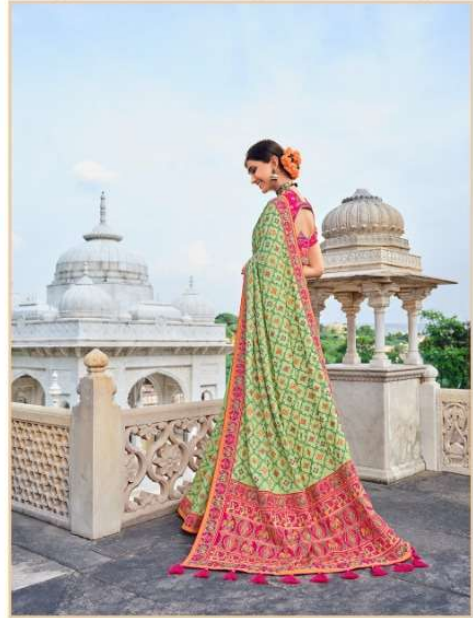

an expression of woman™
M. N. Kharees

5902