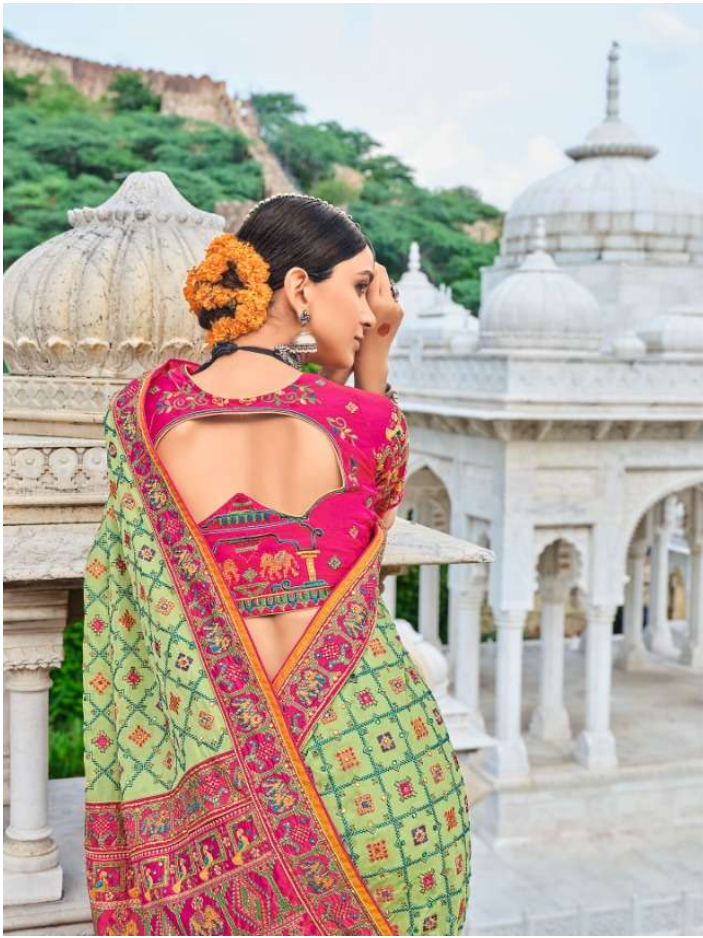

an expression of woman™
M. N. Kharees

5902