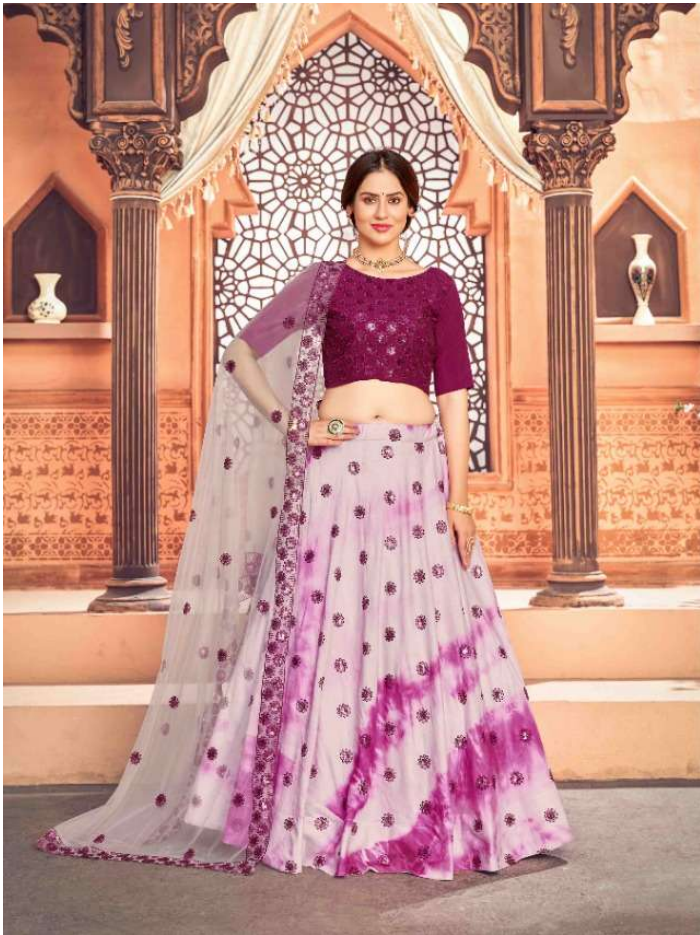

bhkala

1736