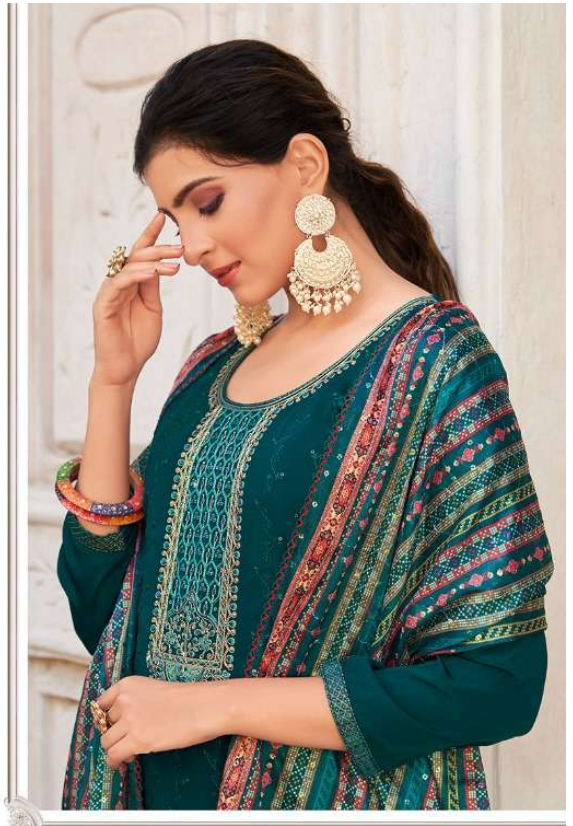

IMMERSE YOURSELF IN UNEXPECTED.
BRIGHT COLORS & TEXTURES.

3452