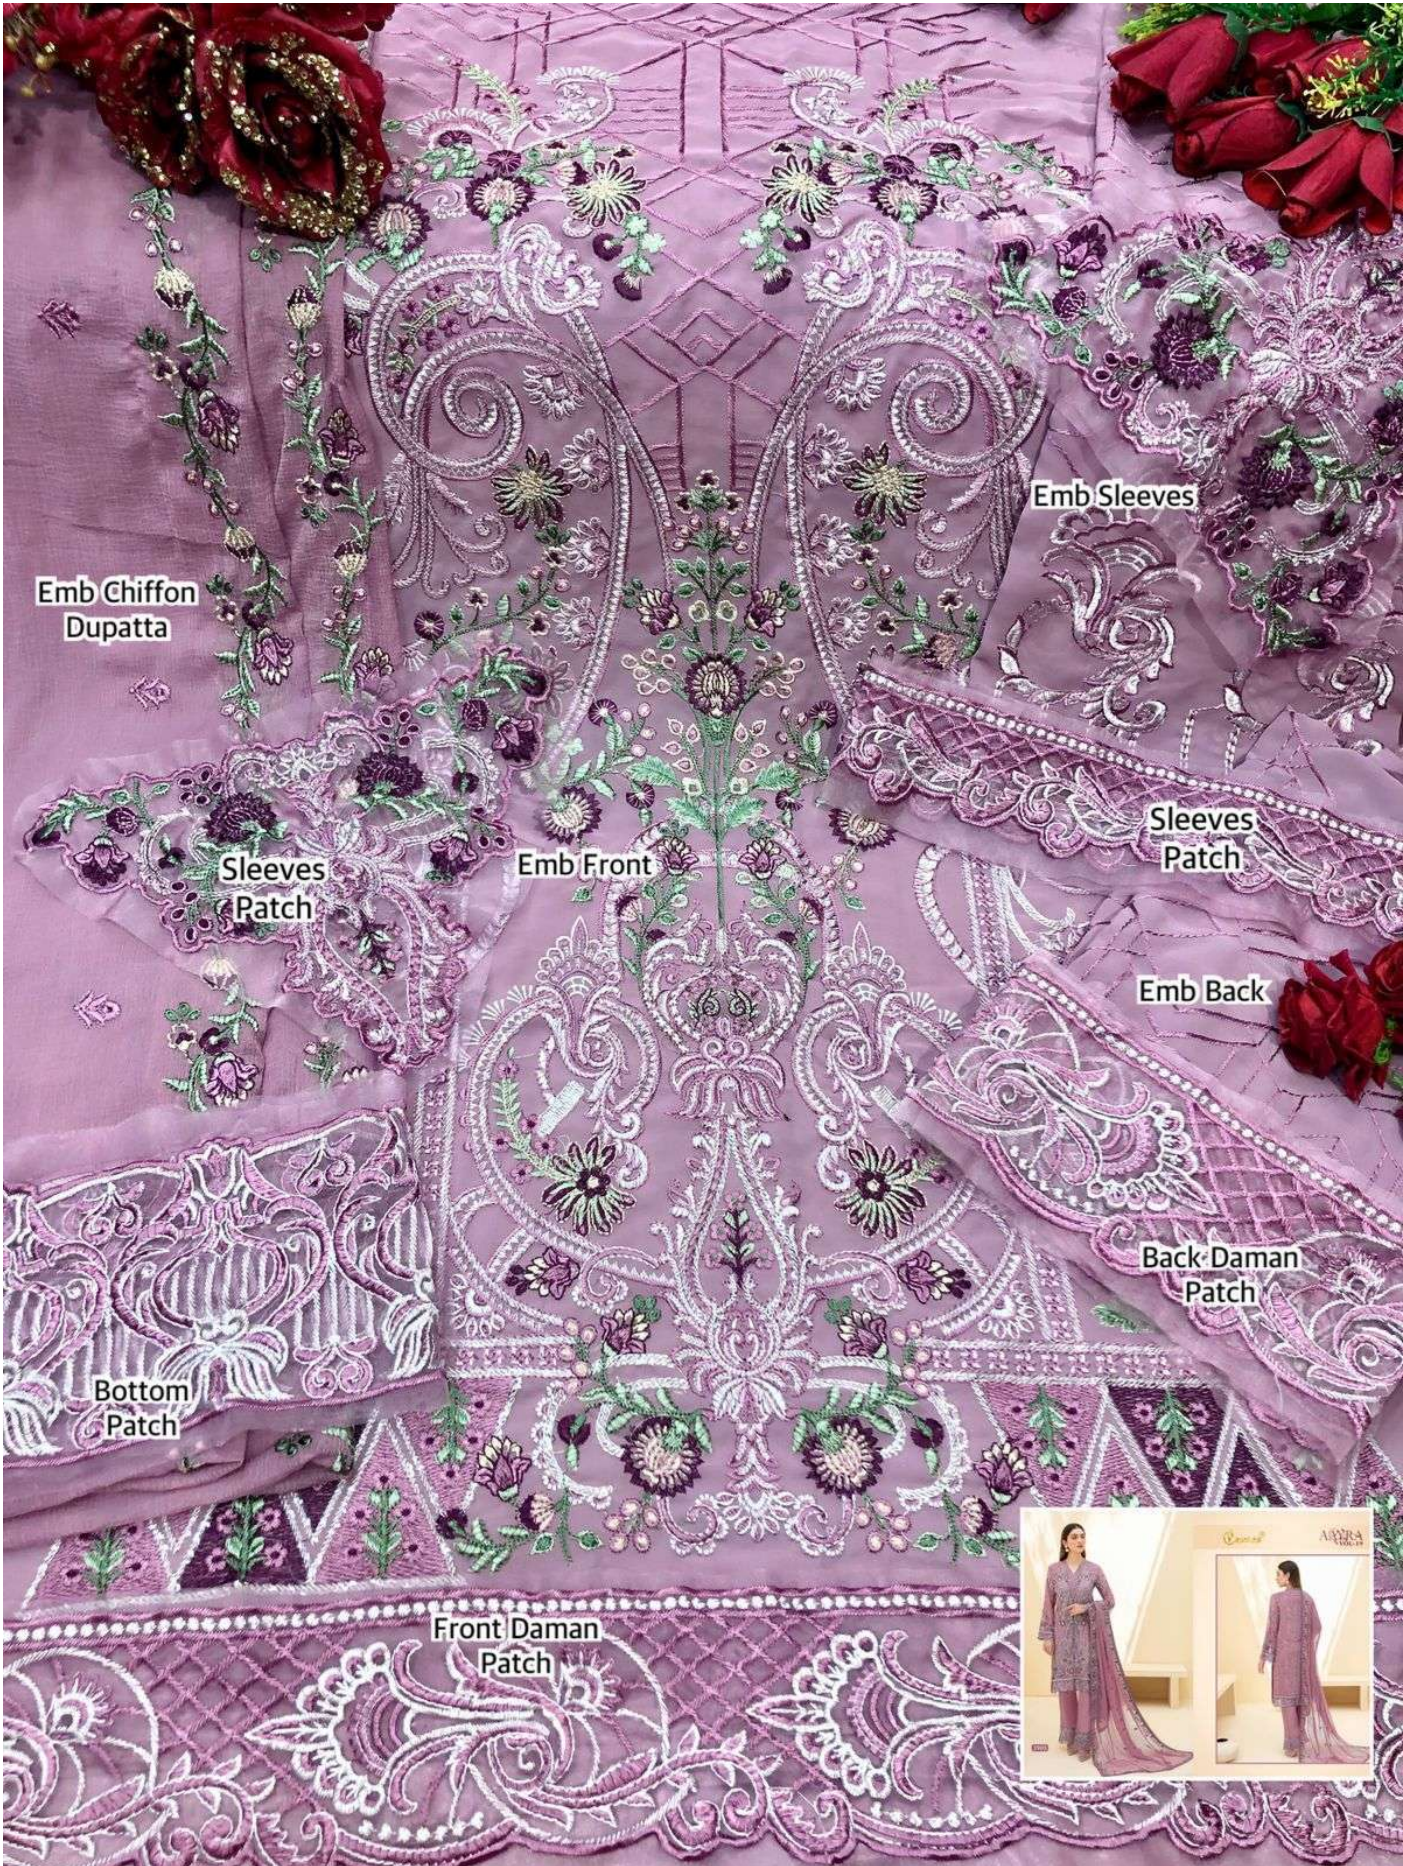

Cosmos®

AAYRA
VOL-19

Emb Chiffon Dupatta

Emb Sleeves

Sleeves Patch

Emb Front

Sleeves Patch

Emb Back

1903

1904

1905

1906

COSMOS®

AAYRA
VOL-19

D.NO.	TOP	DUPATTA	BOTTOM/INNER	RATE
1901	FOX GEORGATTE WITH FRONT AND BACK HEAVY EMBROIDERY	NAZNEEN WITH HEAVY EMBROIDERY	SANTOON WITH WORK	1299.00
1902	FOX GEORGATTE WITH FRONT AND BACK HEAVY EMBROIDERY	NAZNEEN WITH HEAVY EMBROIDERY	SANTOON WITH WORK	1299.00
1903	FOX GEORGATTE WITH FRONT AND BACK HEAVY EMBROIDERY	NAZNEEN WITH HEAVY EMBROIDERY	SANTOON WITH WORK	1299.00
1904	FOX GEORGATTE WITH FRONT AND BACK HEAVY EMBROIDERY	NAZNEEN WITH HEAVY EMBROIDERY	SANTOON WITH WORK	1299.00
1905	FOX GEORGATTE WITH FRONT AND BACK HEAVY EMBROIDERY	NET WITH HEAVY EMBROIDERY	SANTOON WITH WORK	1351.00
1906	FOX GEORGATTE WITH FRONT AND BACK HEAVY EMBROIDERY	JACQUARD	SANTOON WITH WORK	1351.00