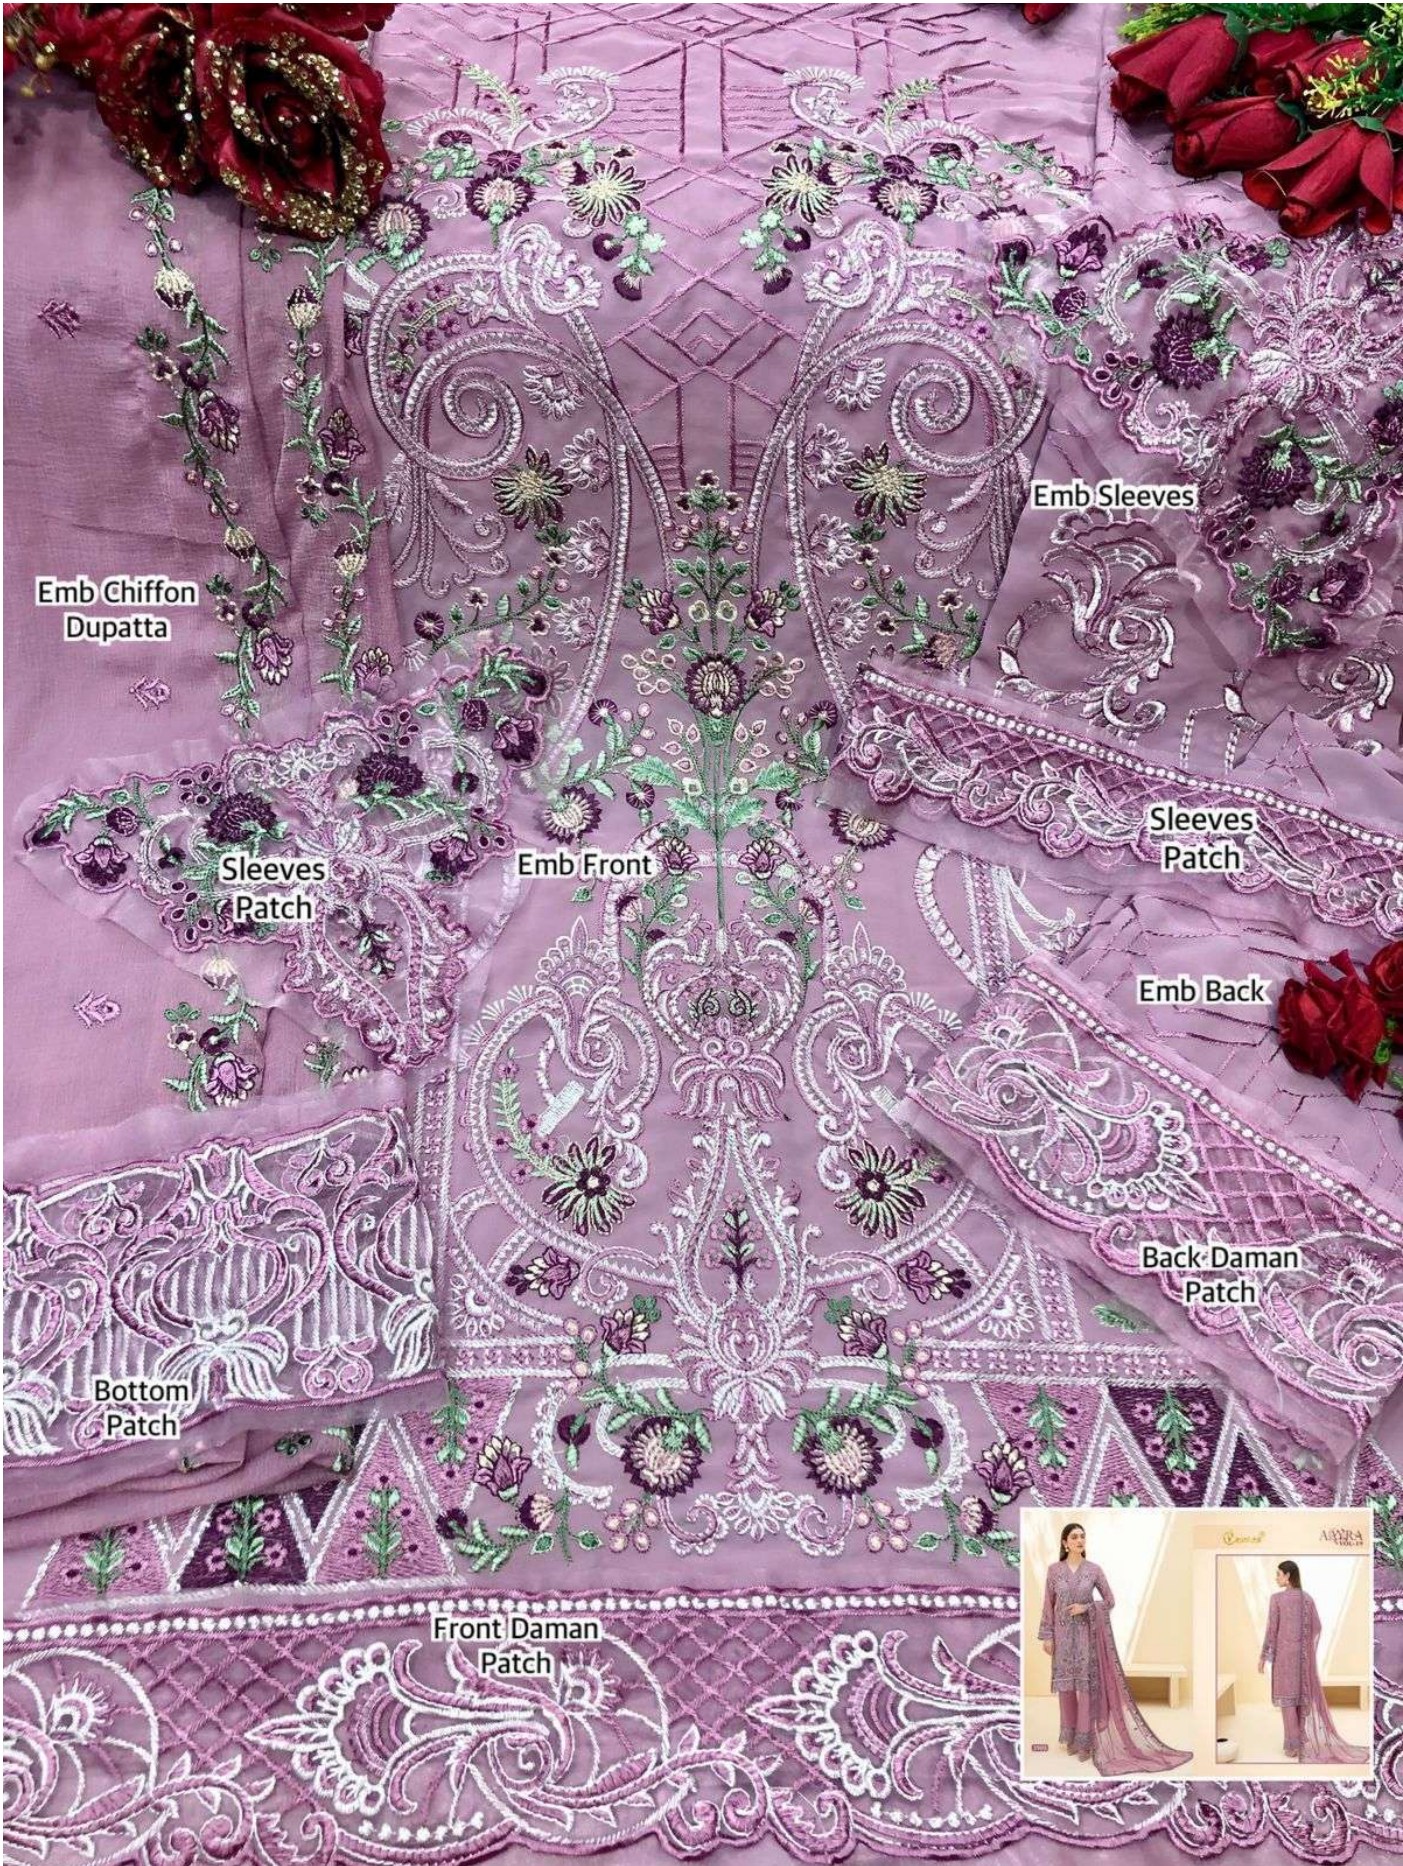

Cosmos®

AAYRA
VOL-19

Emb Chiffon Dupatta

Emb Sleeves

Sleeves Patch

Emb Front

Sleeves Patch

Emb Back

1902

1903

1904

1905

1906

COSMOS®

AAYRA
VOL-19

D.NO.	TOP	DUPATTA	BOTTOM/INNER	RATE
1901	FOX GEORGATTE WITH FRONT AND BACK HEAVY EMBROIDERY	NAZNEEN WITH HEAVY EMBROIDERY	SANTOON WITH WORK	1299.00
1902	FOX GEORGATTE WITH FRONT AND BACK HEAVY EMBROIDERY	NAZNEEN WITH HEAVY EMBROIDERY	SANTOON WITH WORK	1299.00
1903	FOX GEORGATTE WITH FRONT AND BACK HEAVY EMBROIDERY	NAZNEEN WITH HEAVY EMBROIDERY	SANTOON WITH WORK	1299.00
1904	FOX GEORGATTE WITH FRONT AND BACK HEAVY EMBROIDERY	NAZNEEN WITH HEAVY EMBROIDERY	SANTOON WITH WORK	1299.00
1905	FOX GEORGATTE WITH FRONT AND BACK HEAVY EMBROIDERY	NET WITH HEAVY EMBROIDERY	SANTOON WITH WORK	1351.00
1906	FOX GEORGATTE WITH FRONT AND BACK HEAVY EMBROIDERY	JACQUARD	SANTOON WITH WORK	1351.00