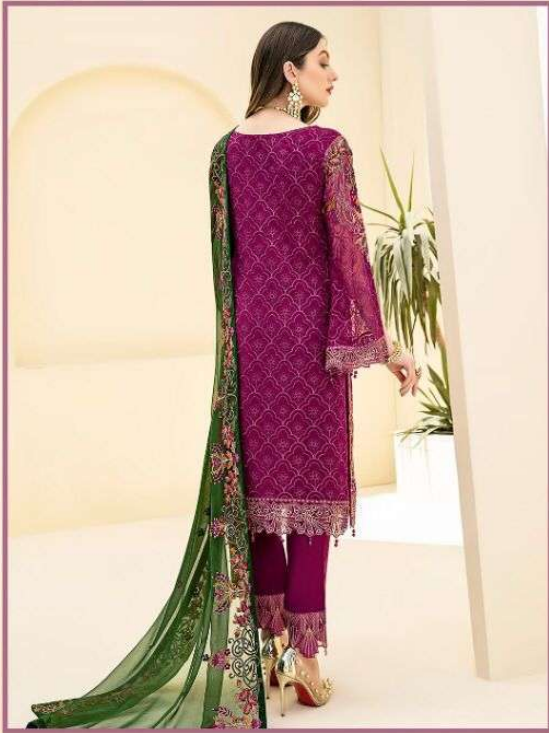

COSMOS®

AQARA
VOL-19

1901