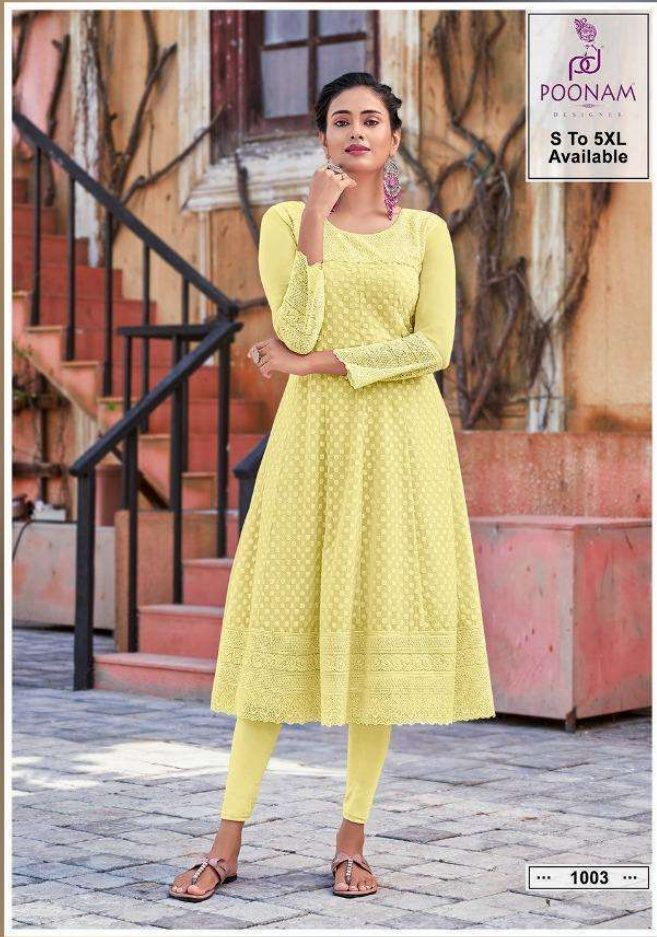

# Rangrez

S, M, L, XL, XXL, 3XL, 4XL, 5XL

SIZE.:

S, M, L, XL, XXL, 3XL, 4XL, 5XL

Manufactured & Marketing by  
Smit Creation

... 1001 ...

... 1002 ...

... 1003 ...

... 1004 ...

**POONAM**  
DESIGNS  
S To 5XL  
Available