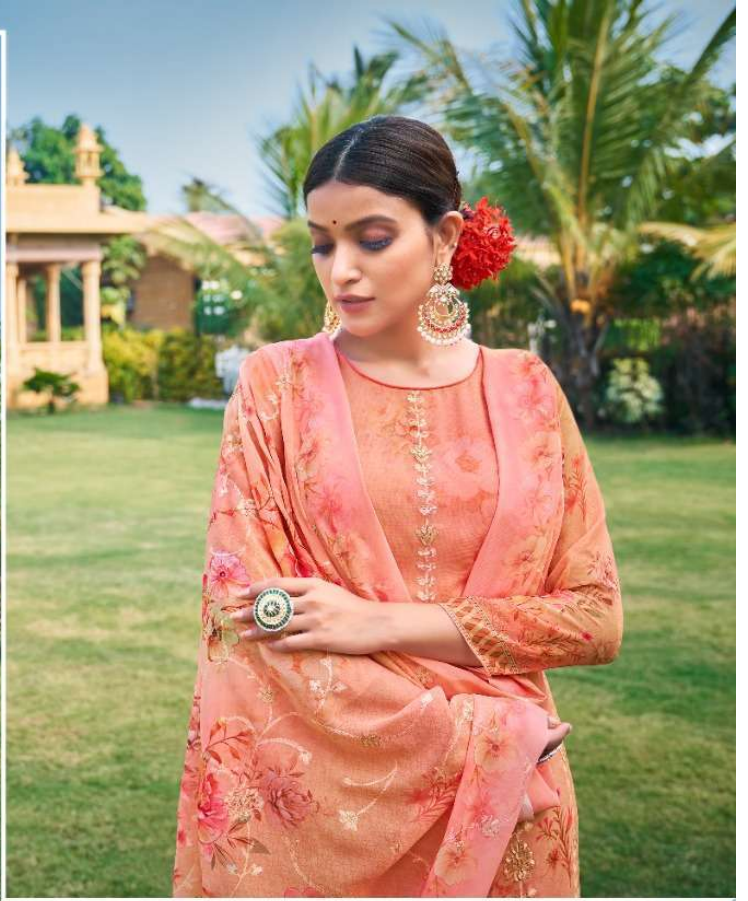

HANSA
PRINTS

BAAVRI

HUSNA *Arav*

TOP	GEORGETTE DIGITAL PRINT WITH WORK
INNER	SANTOON DYED
BOTTOM	SANTOON DYED
DUPPATA	GEORGETTE DIGITAL PRINT WITH WORK

HANSA

4601

4603

HANSA
LIFESTYLE