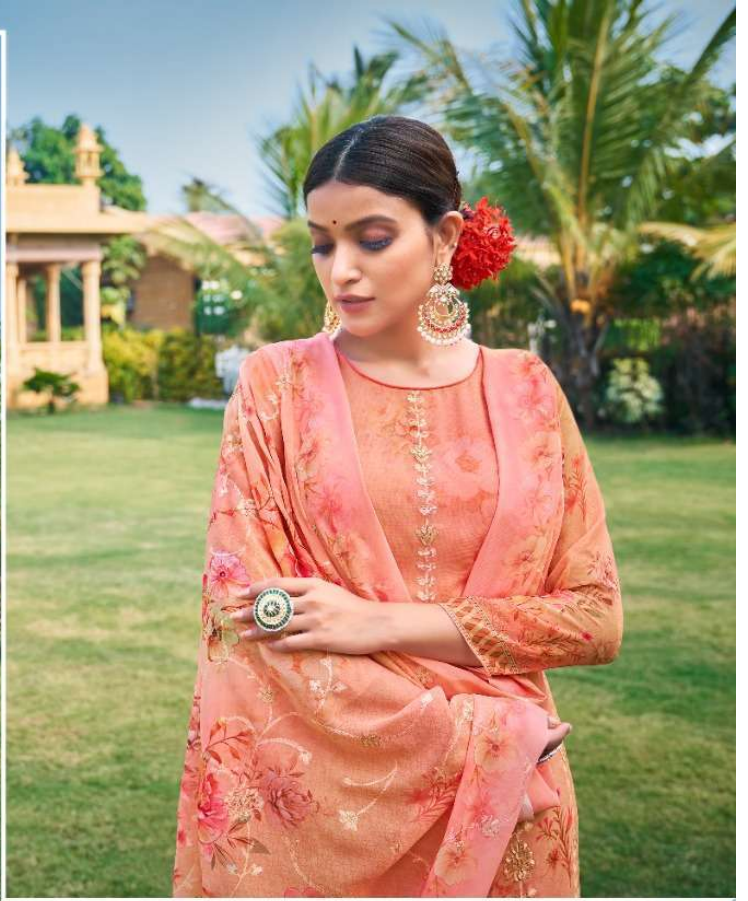

BAAVRI

HUSNA *Arav*

TOP	GEORGETTE DIGITAL PRINT WITH WORK
INNER	SANTOON DYED
BOTTOM	SANTOON DYED
DUPPATA	GEORGETTE DIGITAL PRINT WITH WORK

**HANSA**

4601

4603

  
**HANSA**

4601