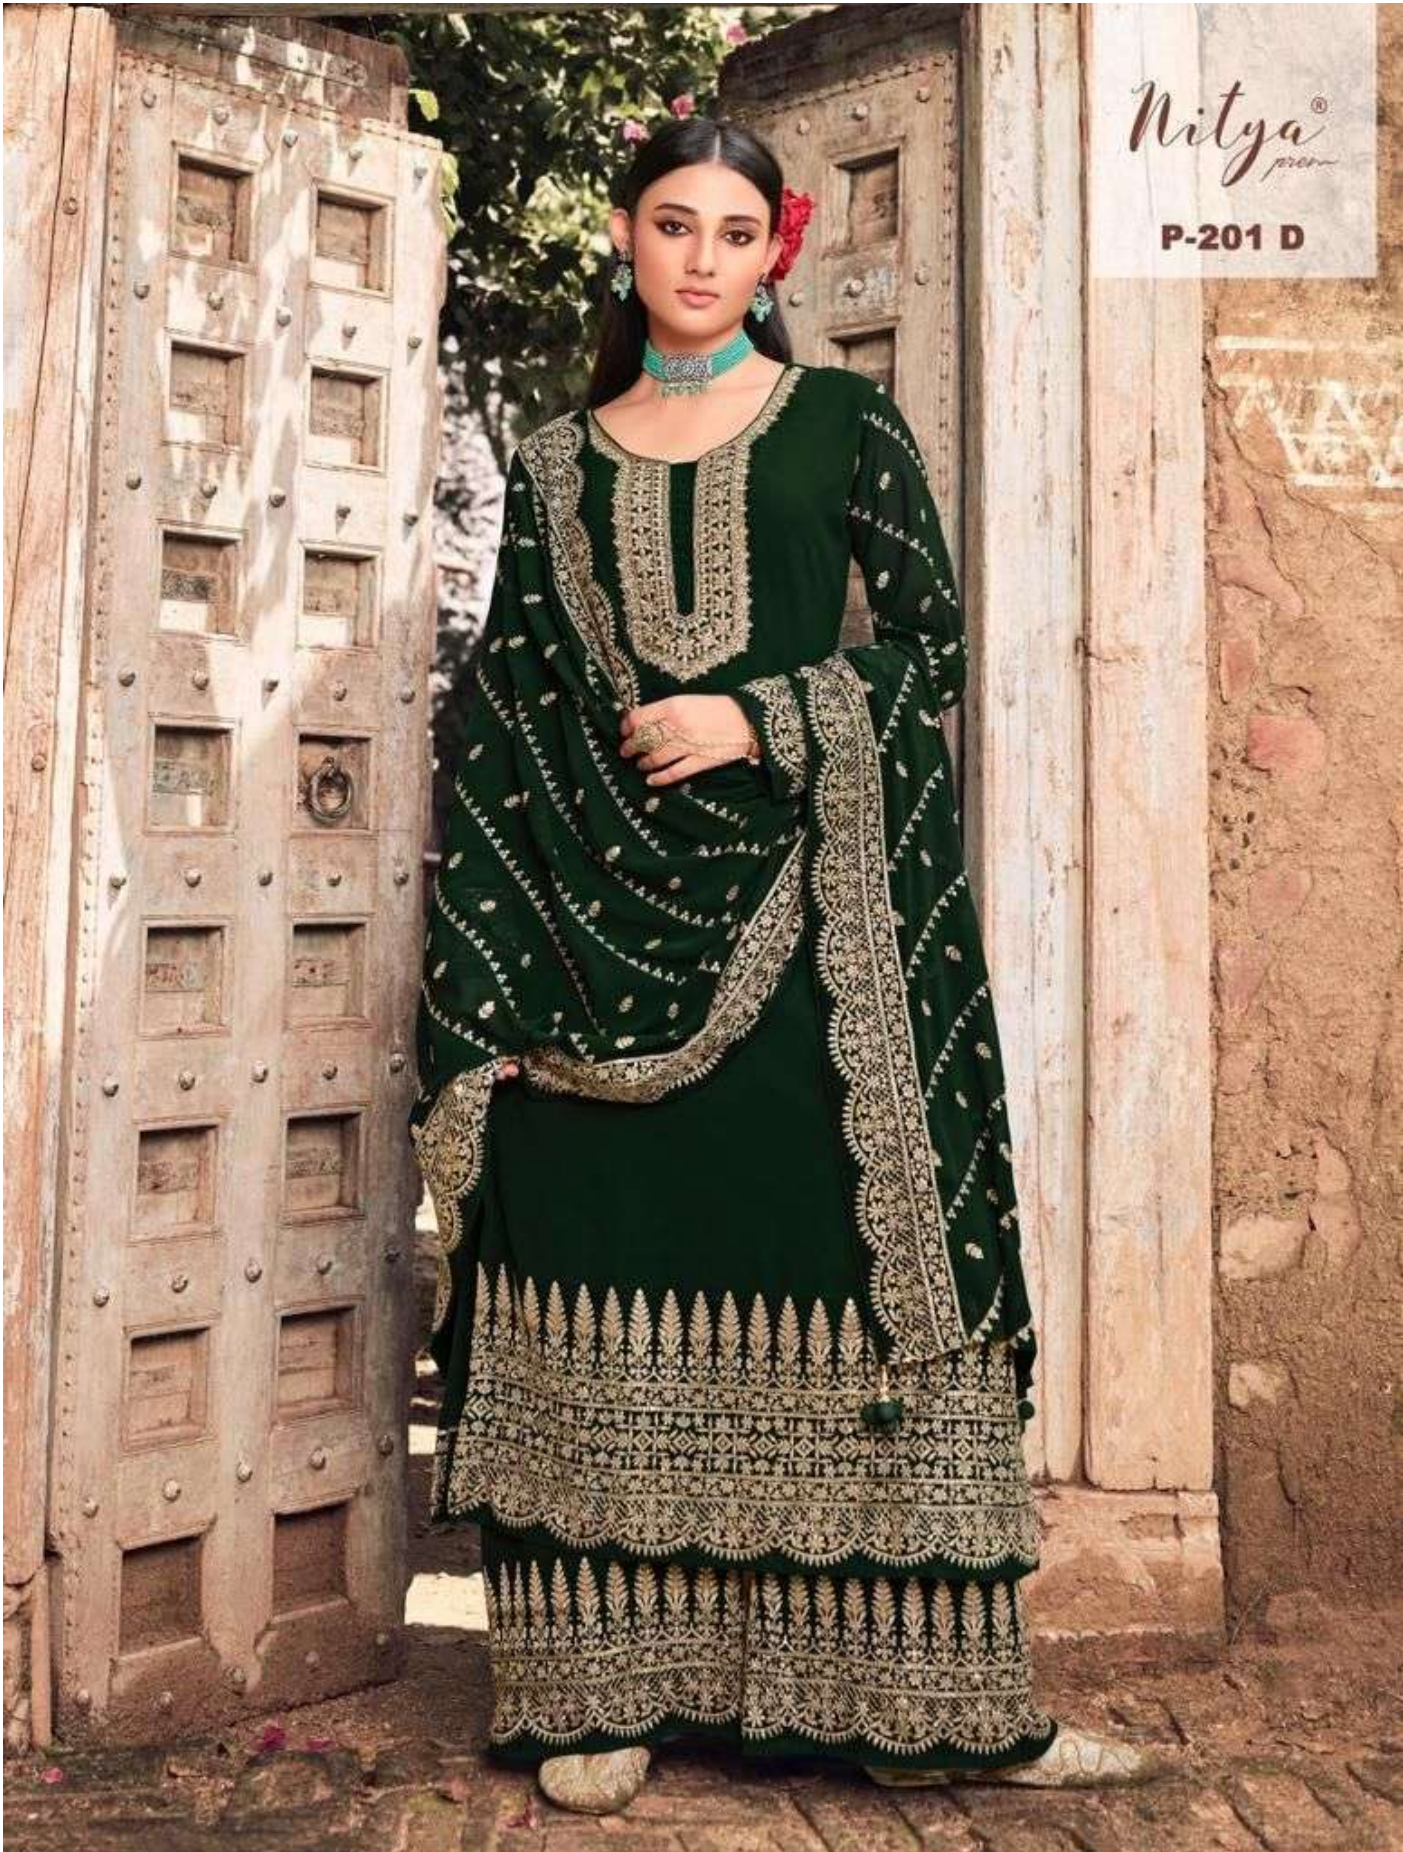

Top : Georgette Embroidary with Handwork
Dupatta : Georgette Embroidary
Bottom : Georgette
Rate : 2525.00

Nitya[®]
premi

P-201 C

Nitya[®]
presents

P-201 D

Nitya[®]
pvt. ltd.

P-201 B

Nitya[®]
pvt. ltd.