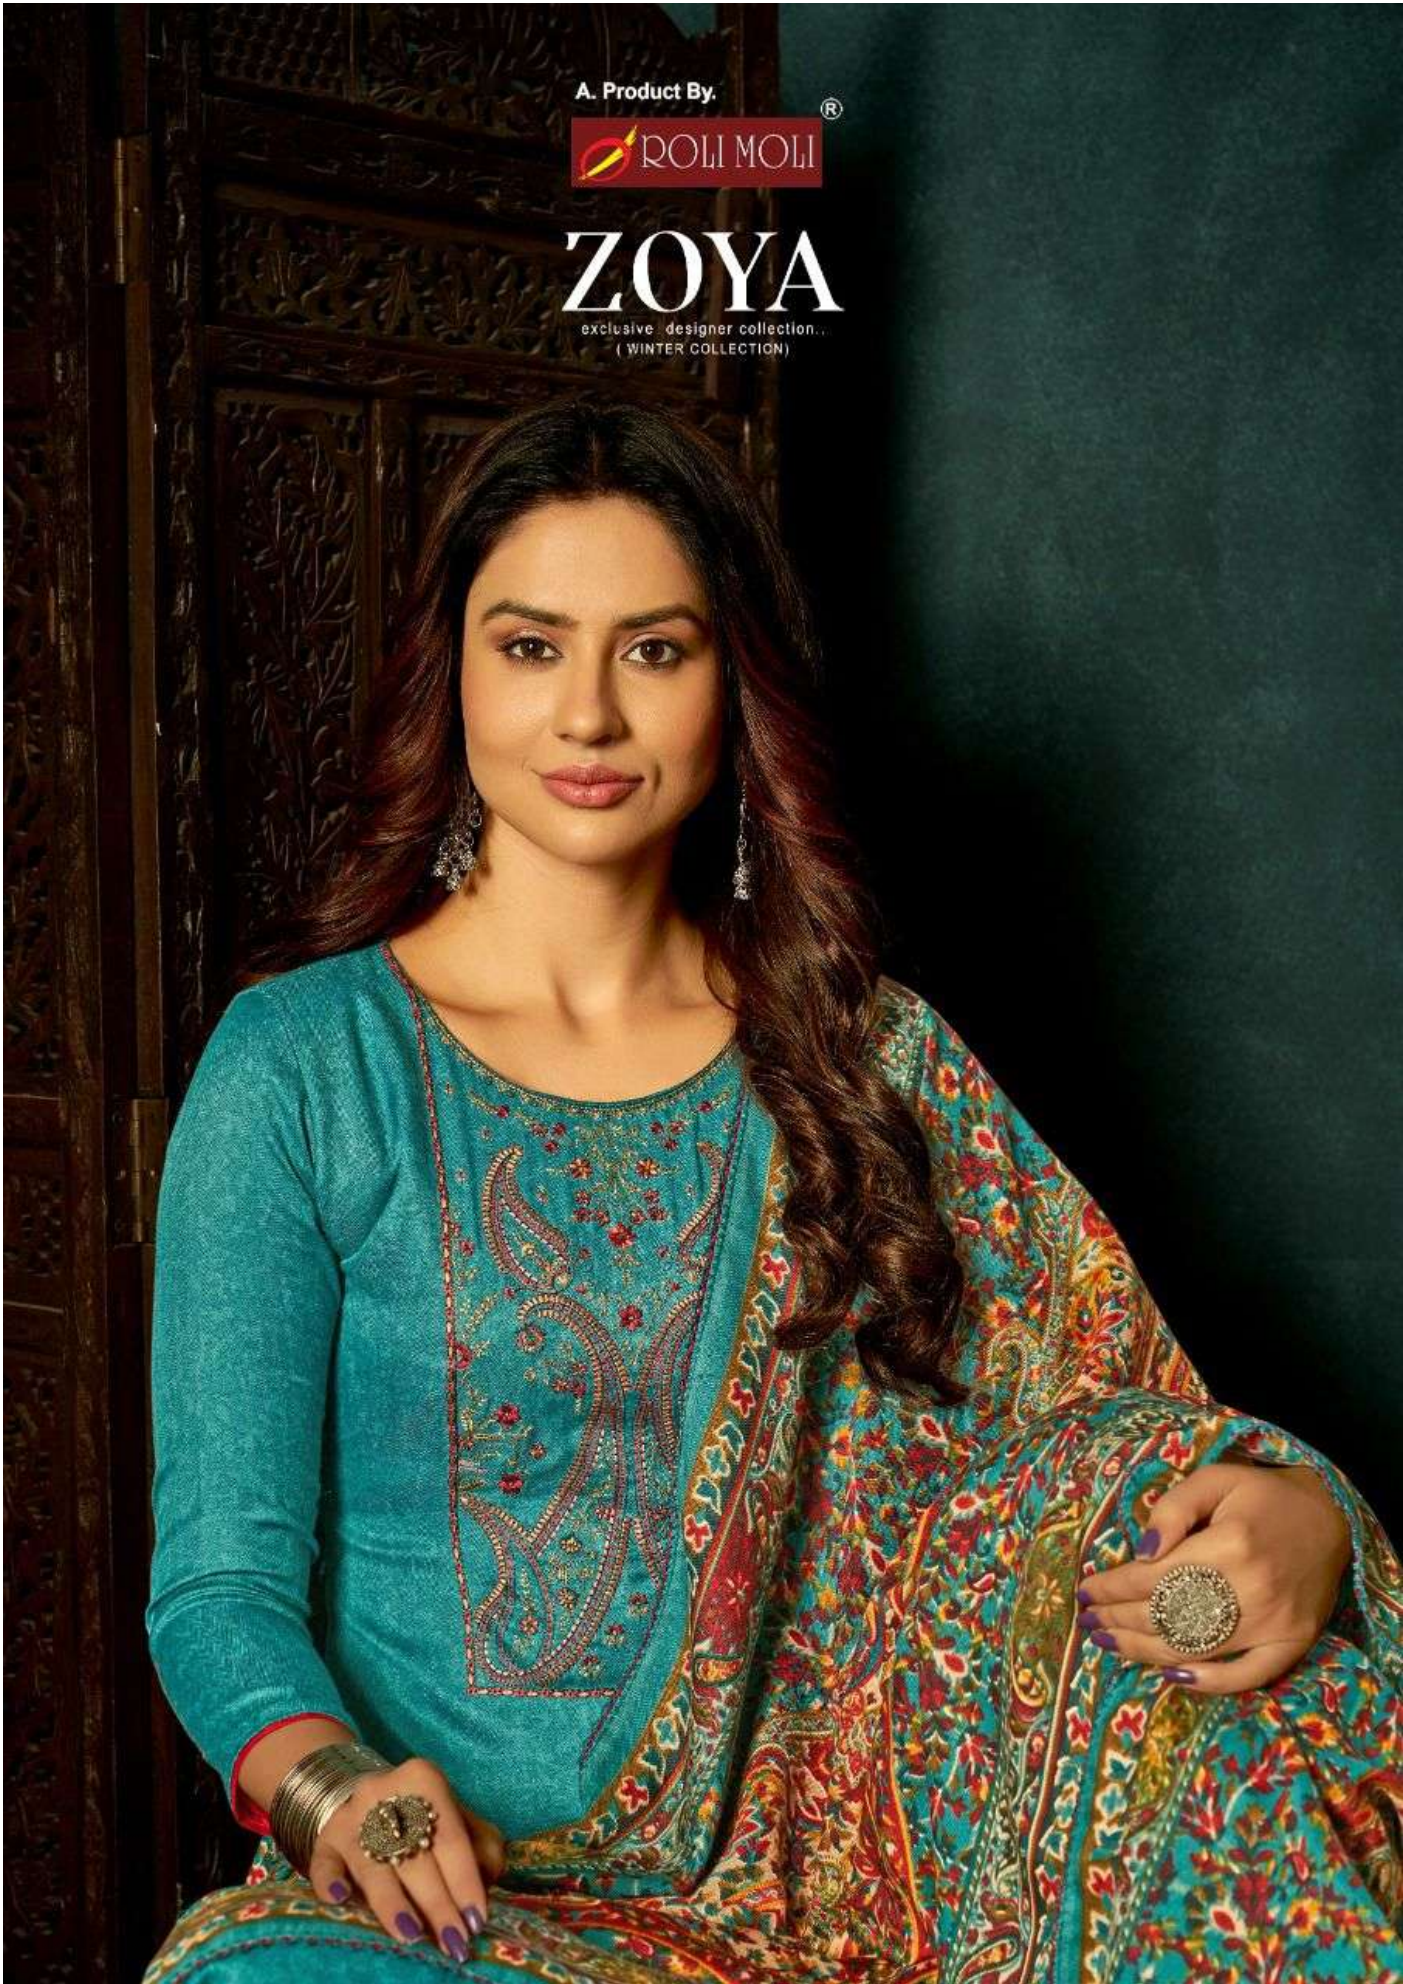

A. Product By.

ZOYA

exclusive designer collection..
(WINTER COLLECTION)