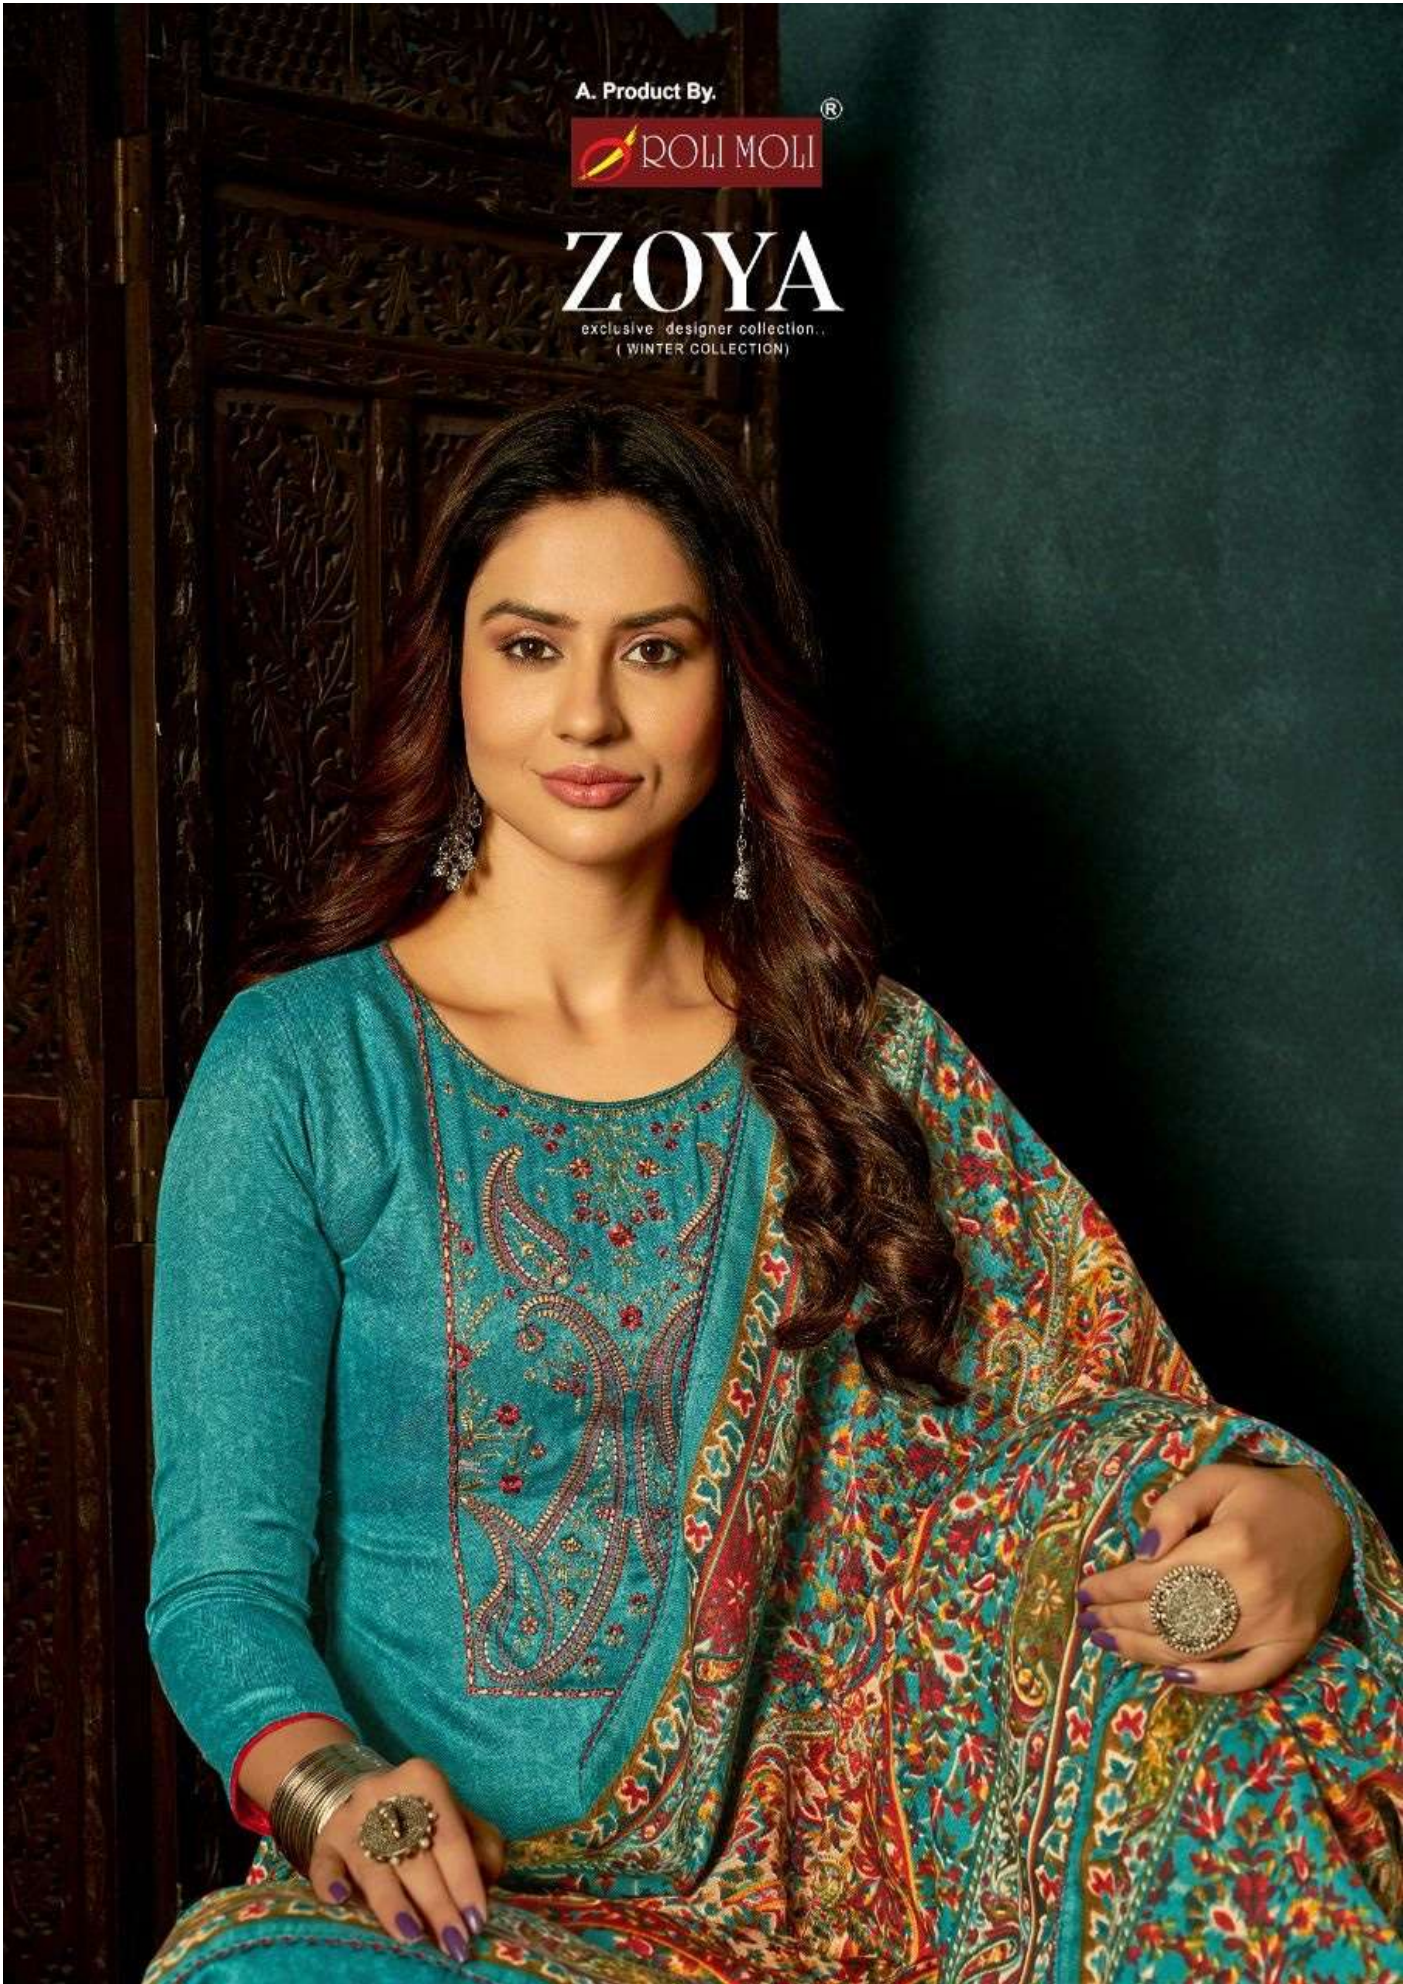

# ZOYA

exclusive designer collection..  
( WINTER COLLECTION )

 ROLI MOLI®

**SENSIBLE & COLOURS**

Beautiful colors, excellent design and dynamic mood  
offer perfect combination of style and sensuality

D.No.1003