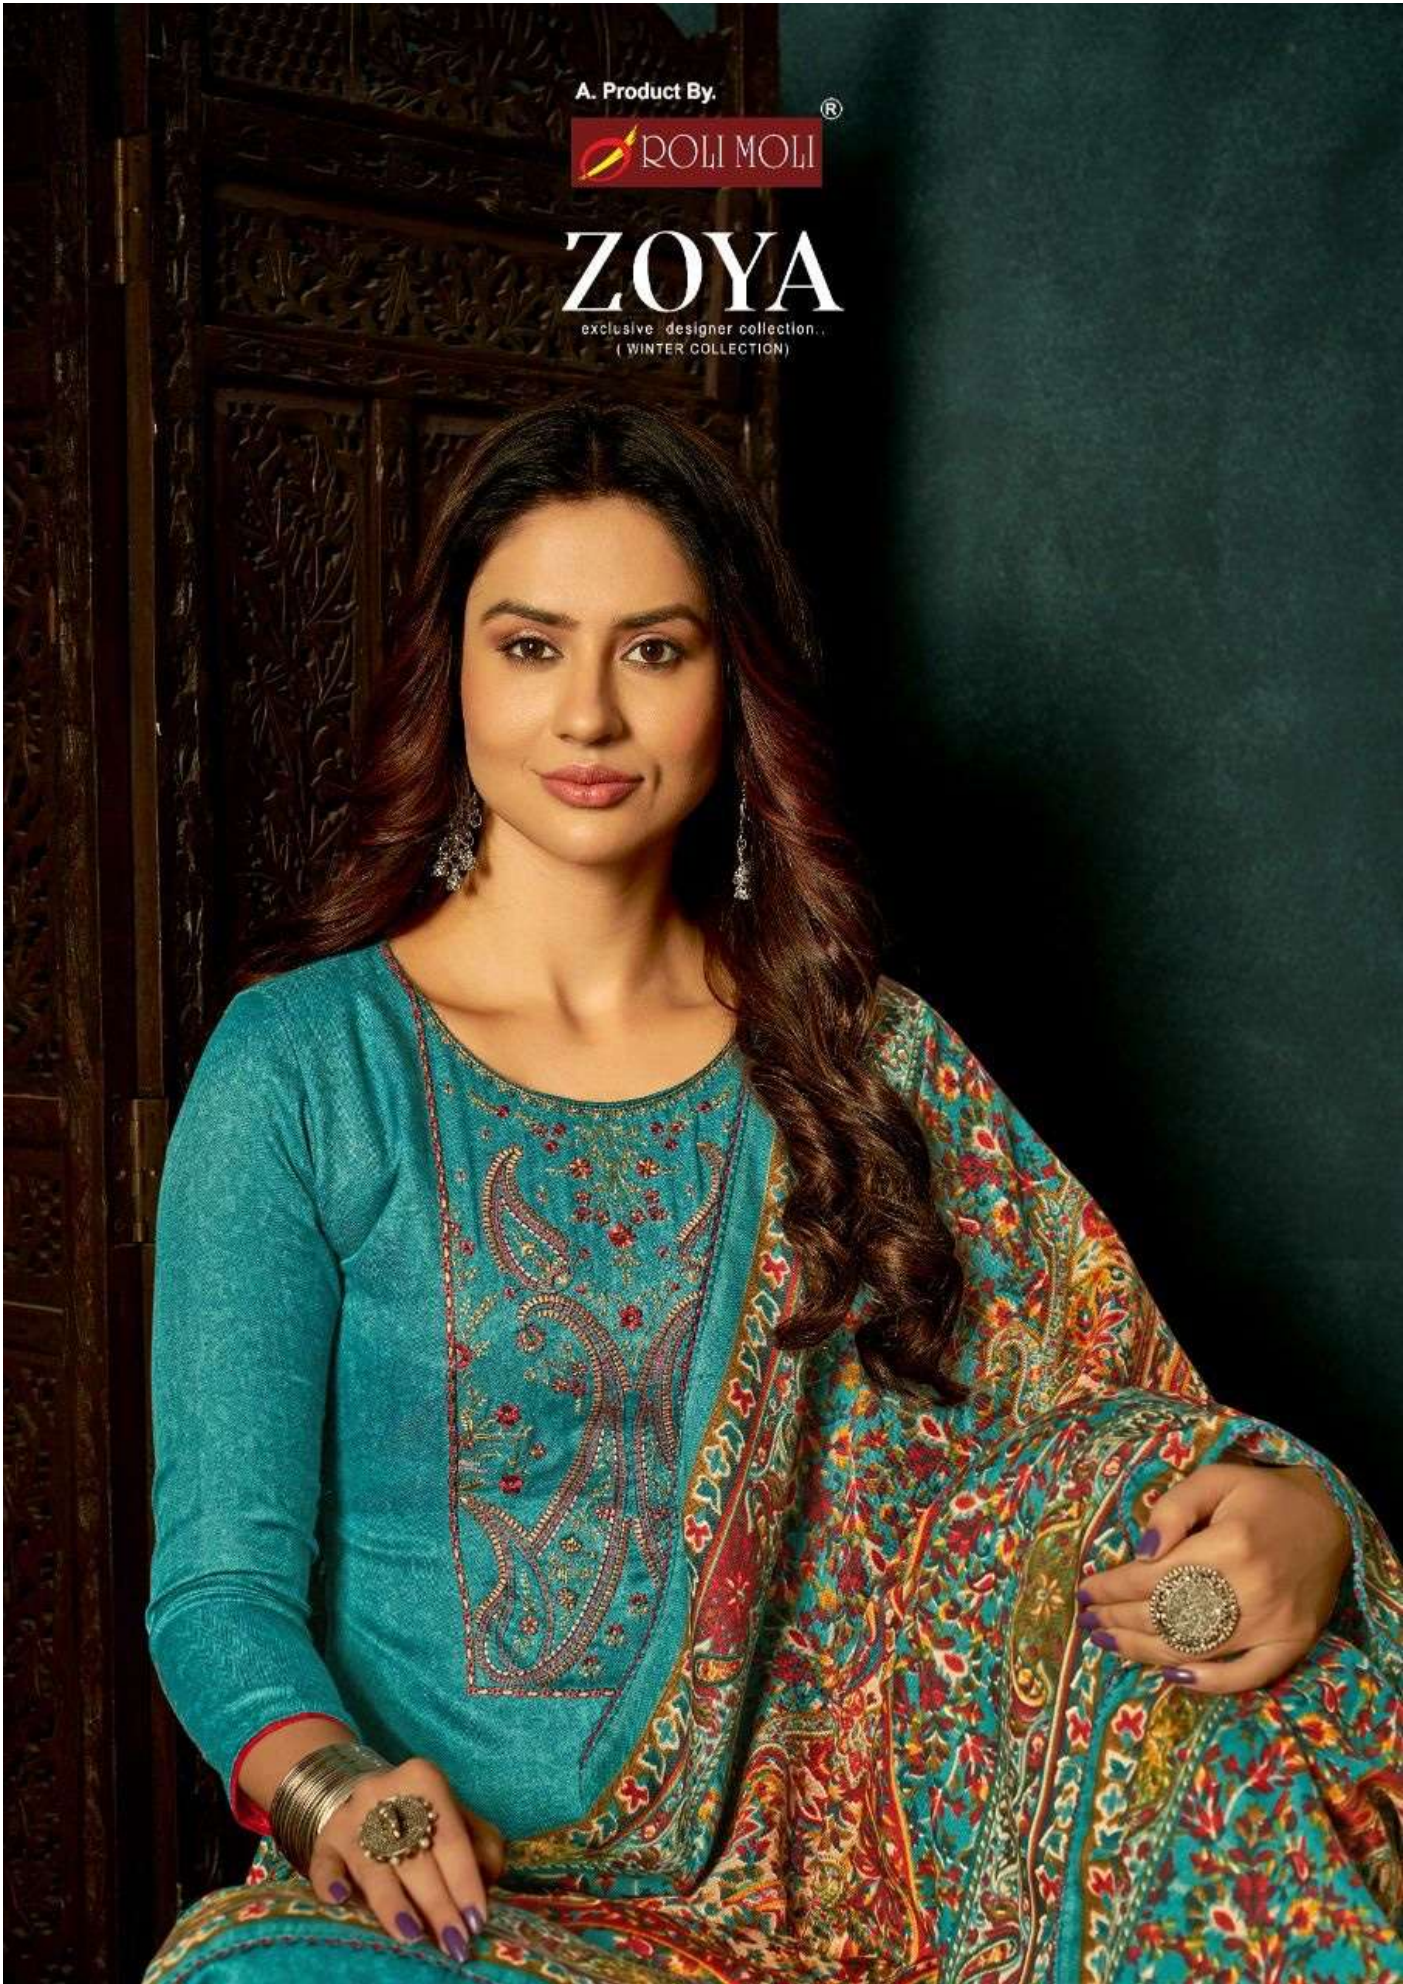

A. Product By.

ZOYA

exclusive designer collection..
(WINTER COLLECTION)