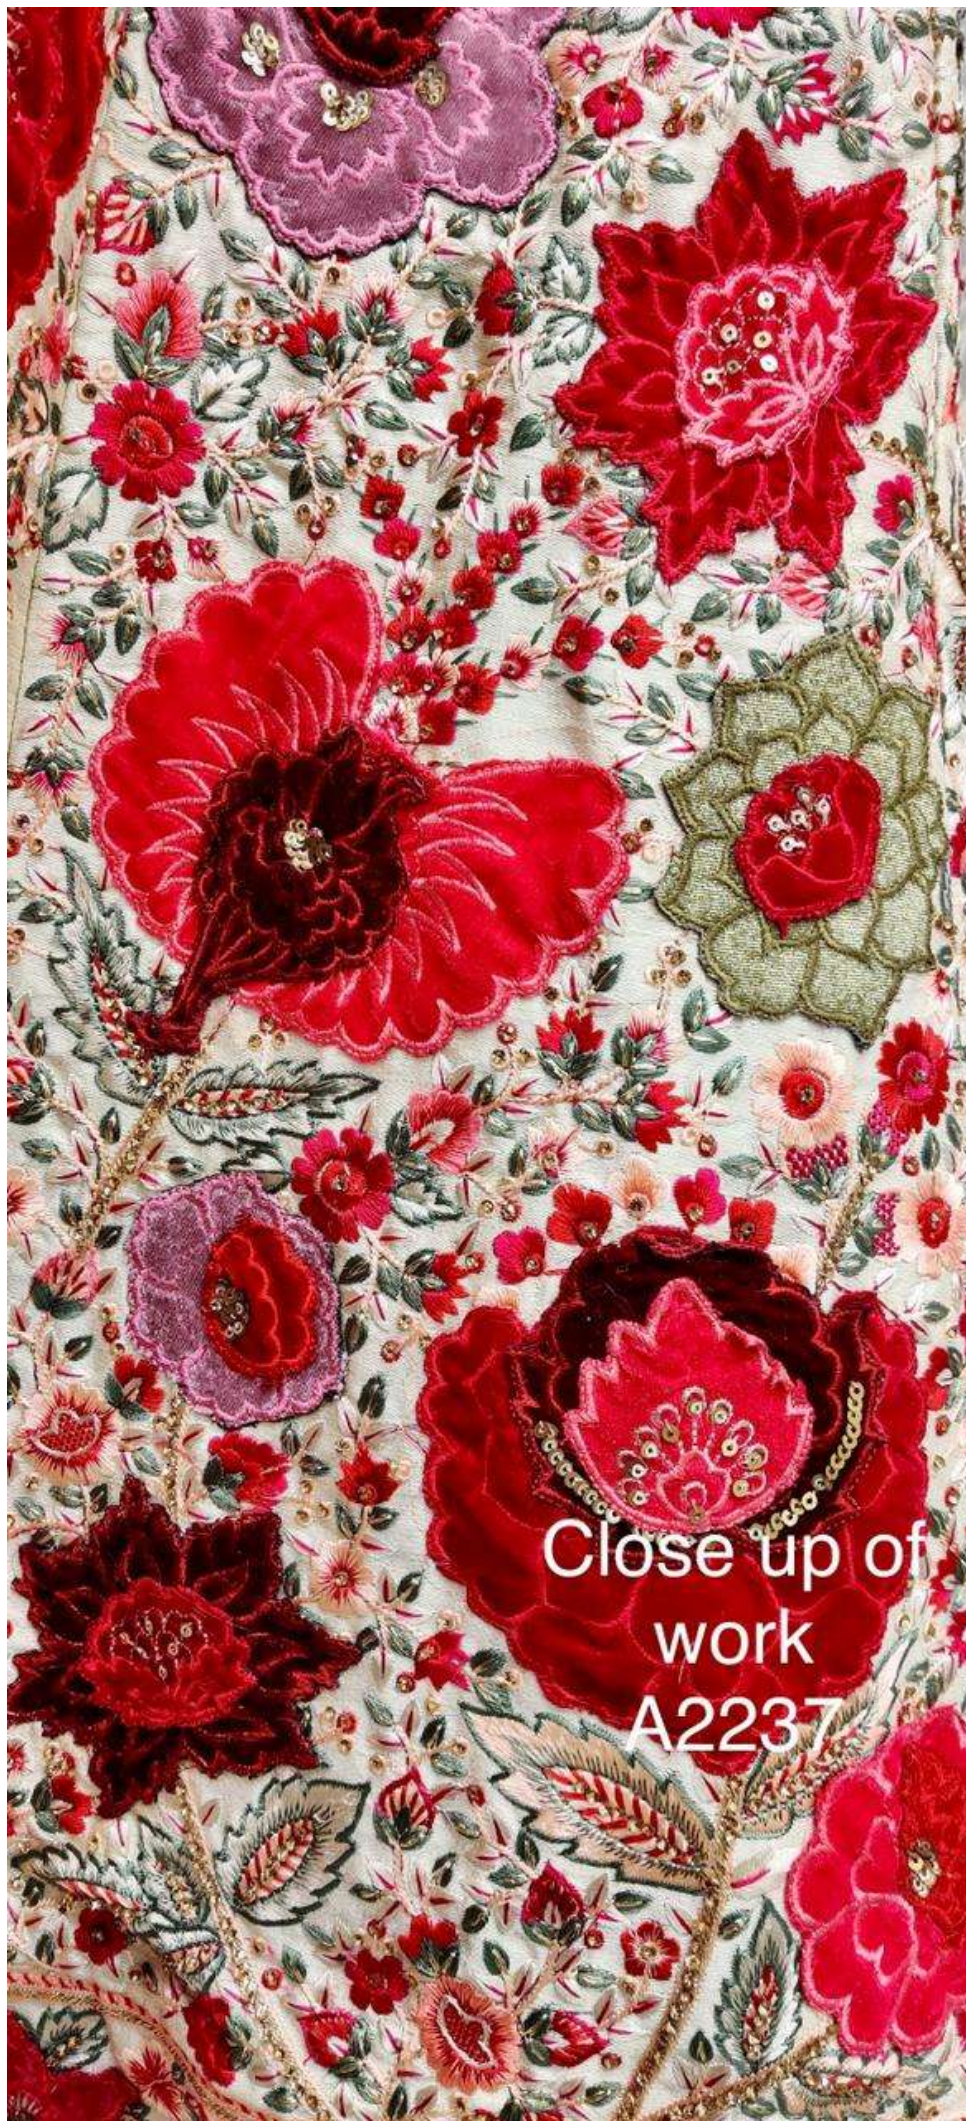

A2237

A2237

Close up image of work

- Multi middle work
- velvet designer patch
- Dori embroidery
- zarkan work
- 3.5 meter plus hair

Close up of  
work  
A2237