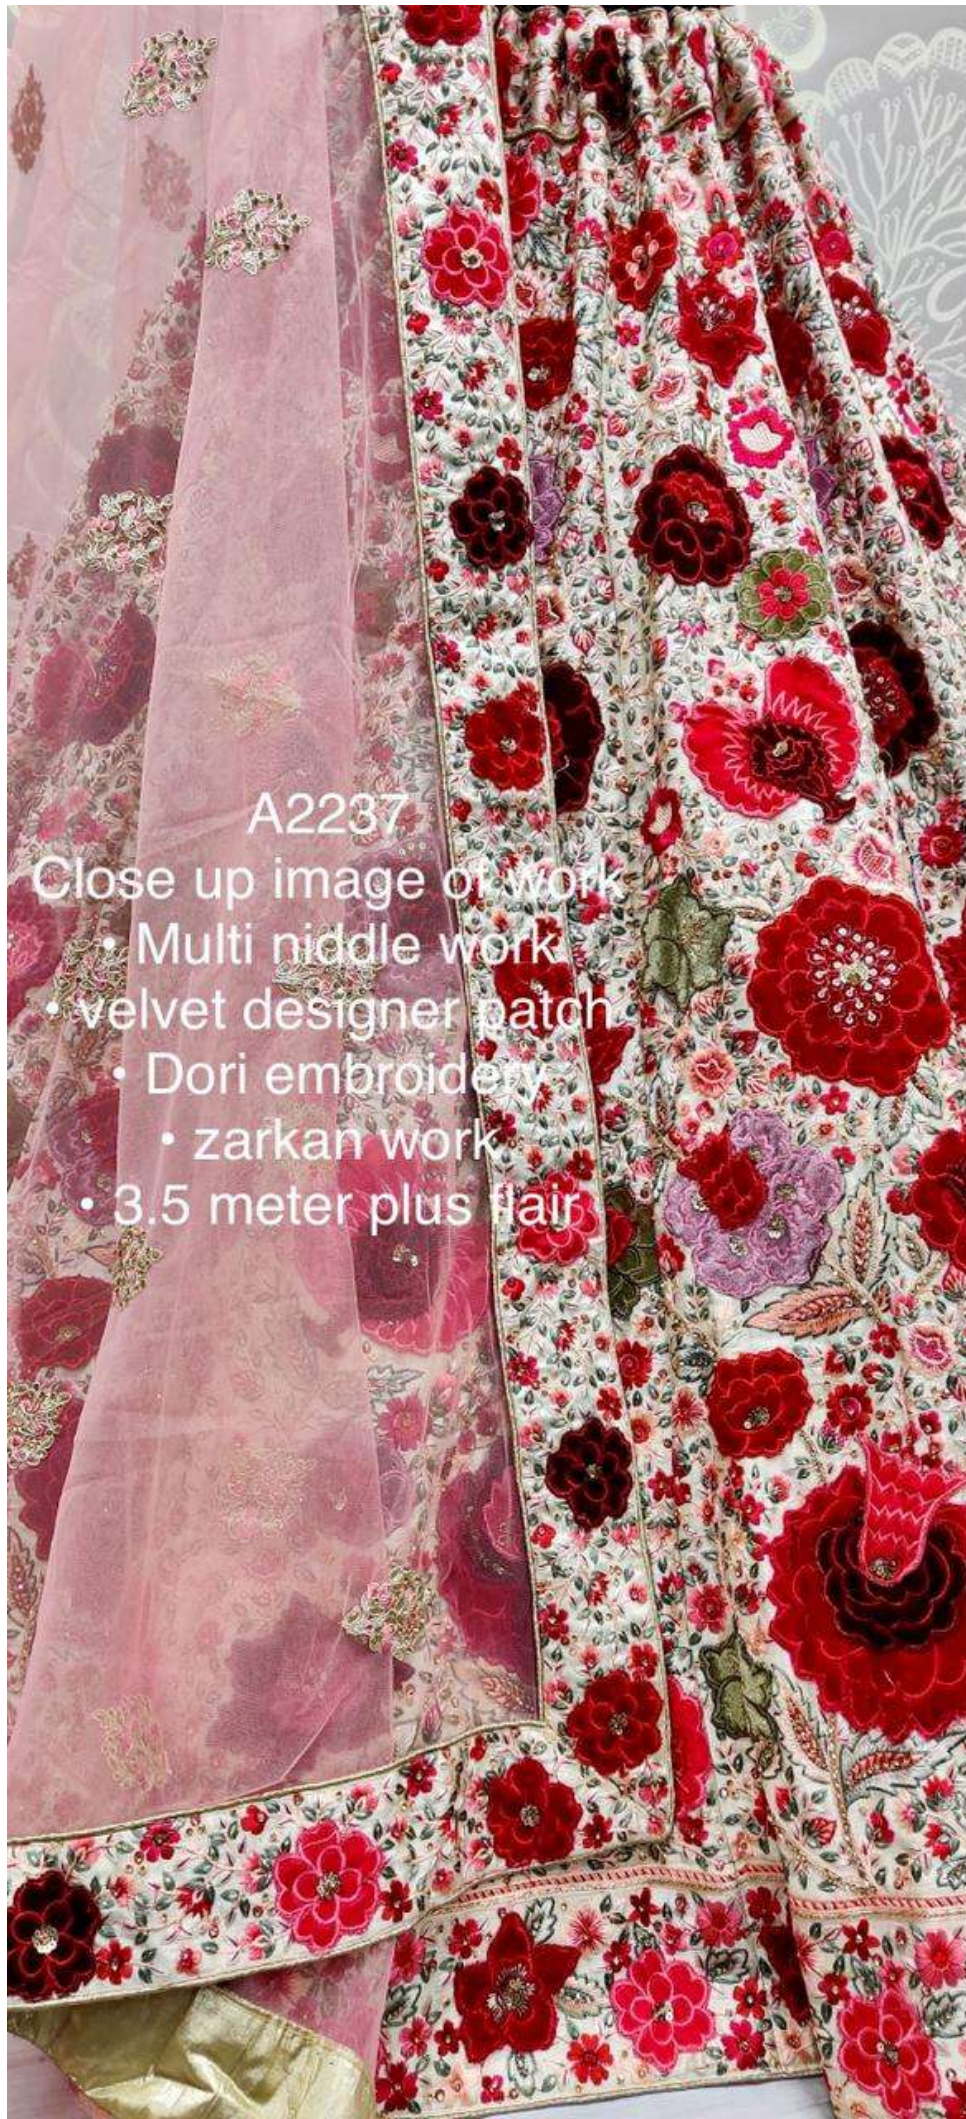

A2237

A2237

Close up image of work

- Multi middle work
- velvet designer patch
- Dori embroidery
- zarkan work
- 3.5 meter plus hair

Close up of  
work  
A2237