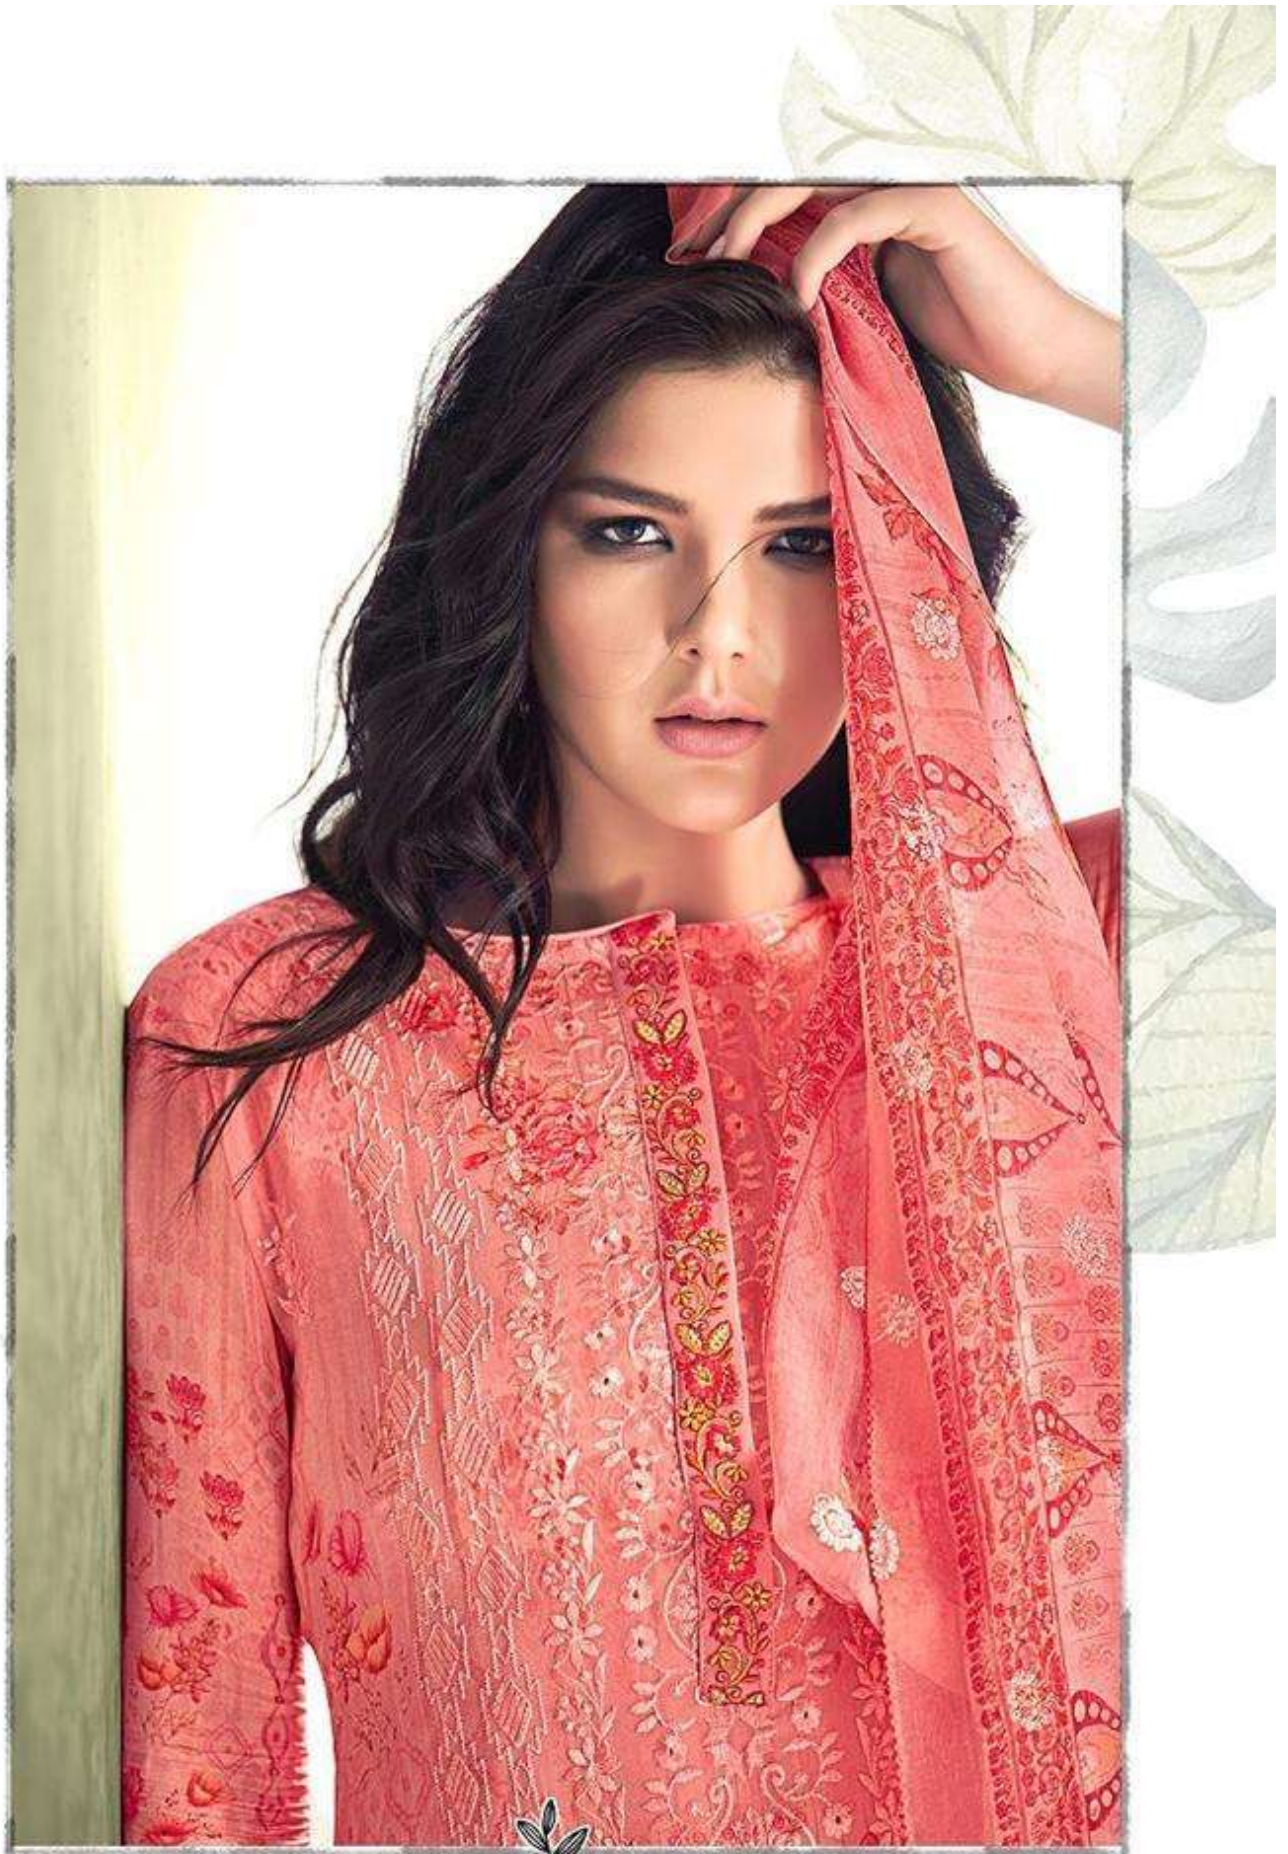

*Glossy*

Crescent

*Glossy*

PRODUCT DETAILS

**TOP**

PURE VISCOS GEORGETTE WITH EMBROIDERY  
DIGITAL PRINT

**INNER & BOTTOM**

PURE JAM SATIN

**DUPATTA**

GEORGETTE DIGITAL PRINT WITH SEQUENCE  
EMBROIDERY

**g<sup>TM</sup>**  
**S**

**S G CREATIONS**

*Glossy*

2206

*Glossy*

2208