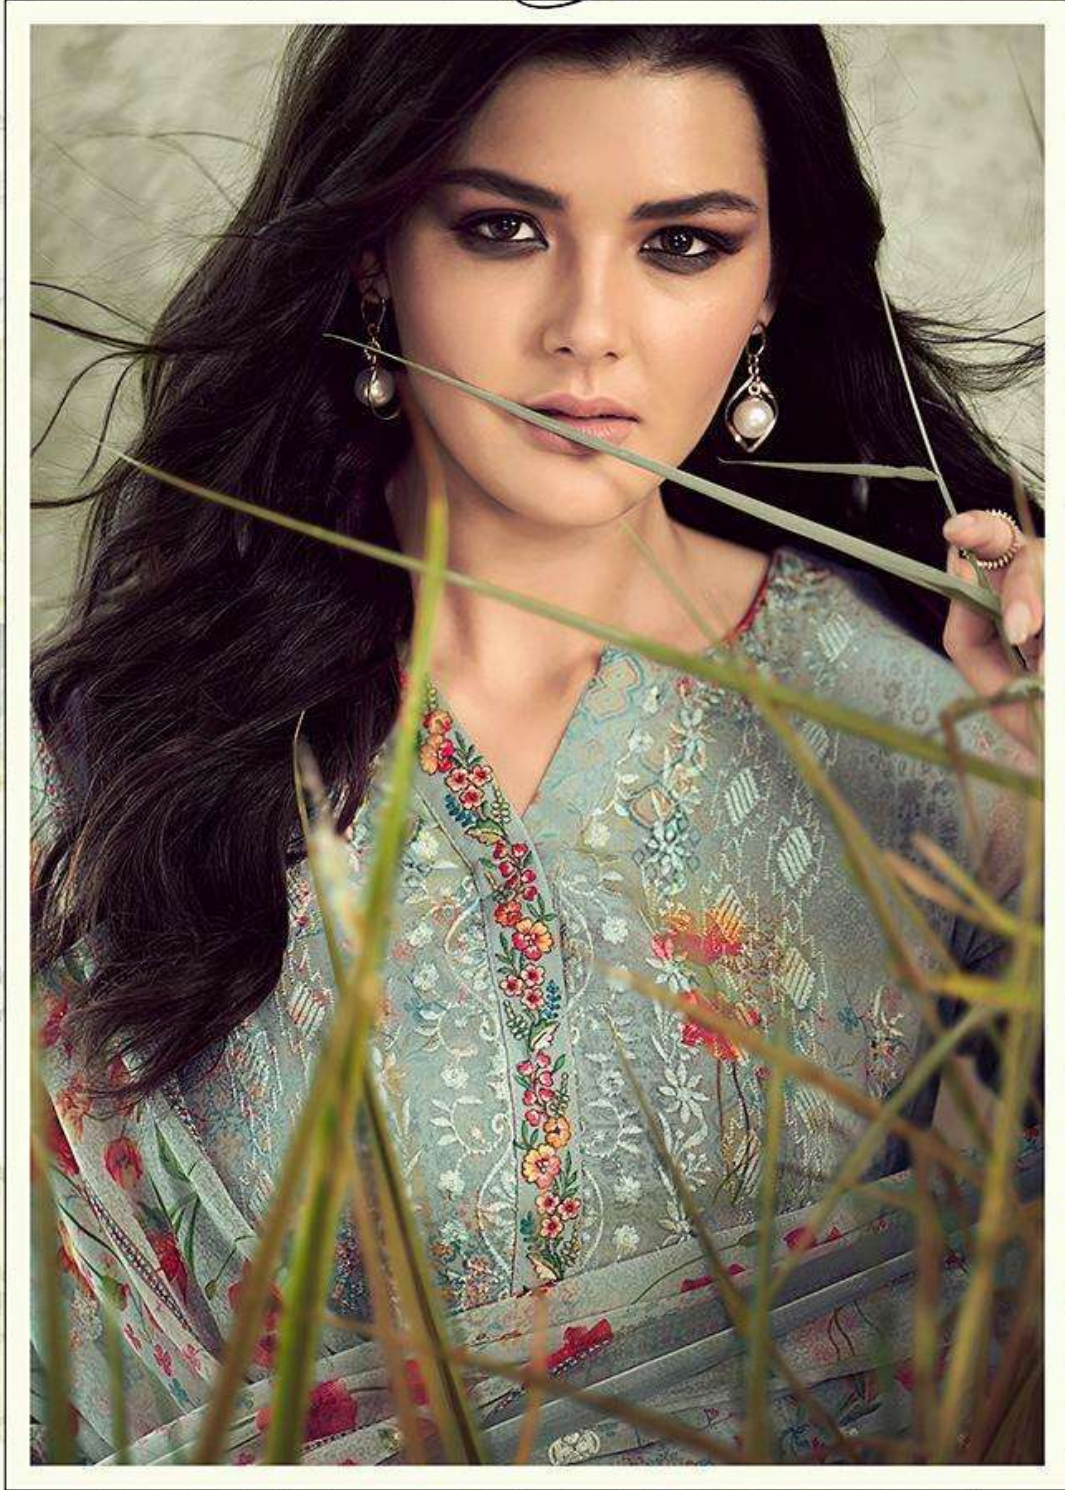

*Glossy*

Crescent

*Glossy*

PRODUCT DETAILS

**TOP**

PURE VISCOS GEORGETTE WITH EMBROIDERY  
DIGITAL PRINT

**INNER & BOTTOM**

PURE JAM SATIN

**DUPATTA**

GEORGETTE DIGITAL PRINT WITH SEQUENCE  
EMBROIDERY

**g<sup>TM</sup>**  
**S**

**S G CREATIONS**

*Glossy*

2206

*Glossy*

2208