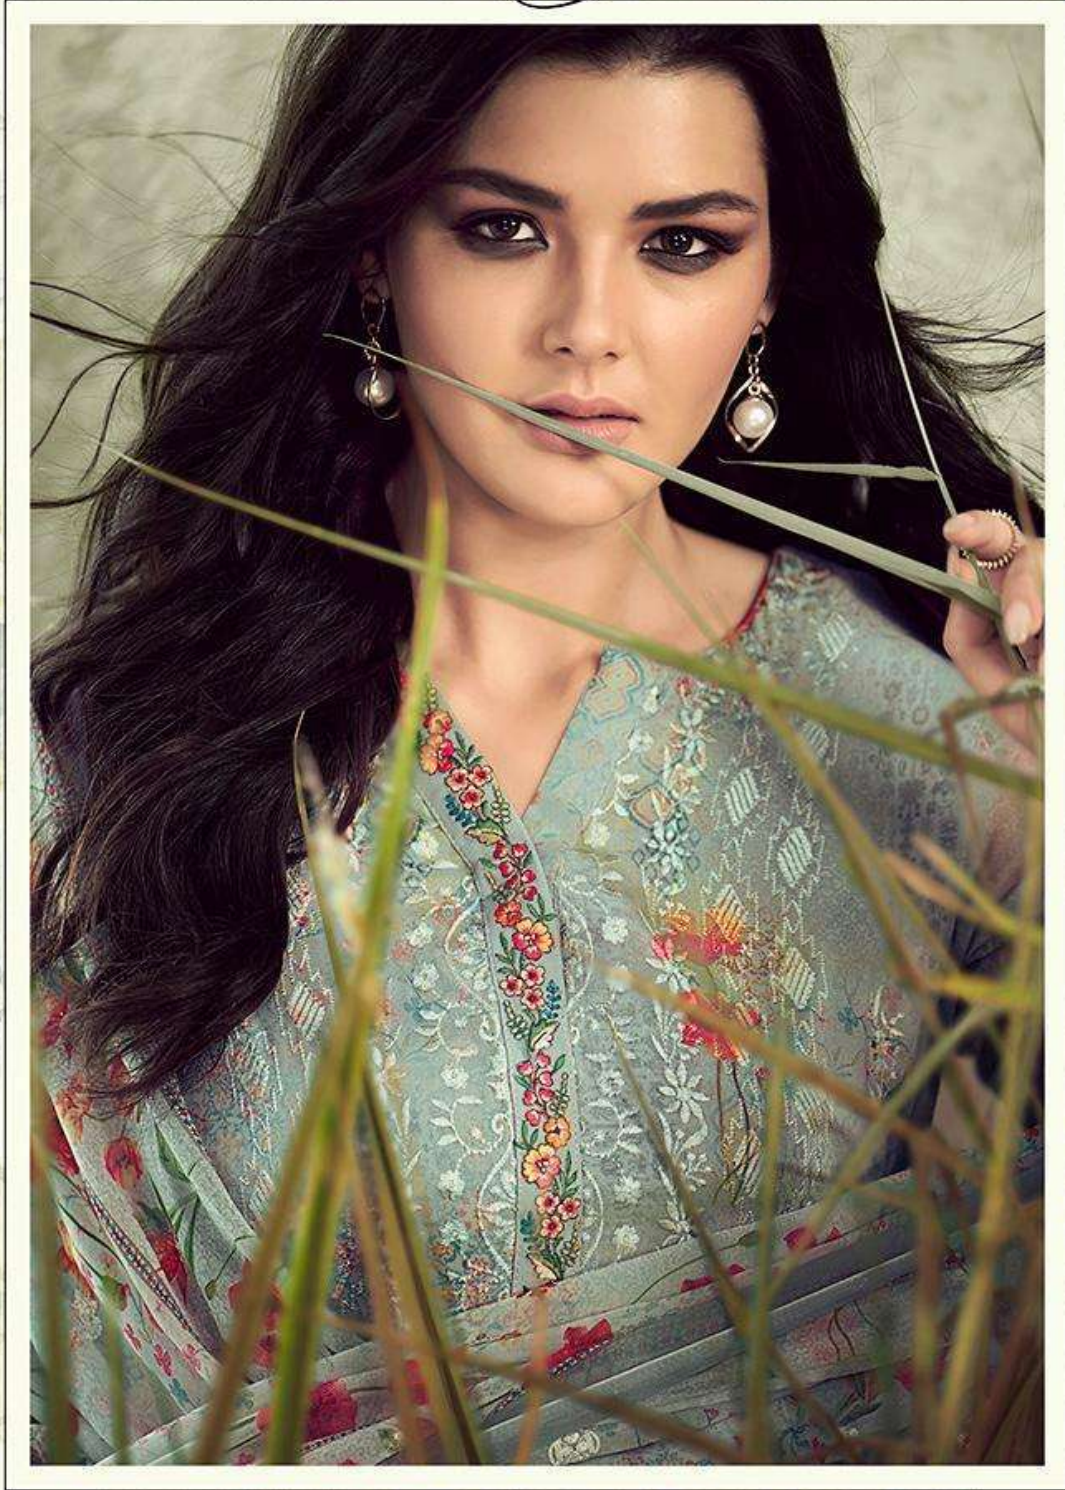

Glossy

Crescent

Glossy

PRODUCT DETAILS

TOP

PURE VISCOS GEORGETTE WITH EMBROIDERY
DIGITAL PRINT

INNER & BOTTOM

PURE JAM SATIN

DUPATTA

GEORGETTE DIGITAL PRINT WITH SEQUENCE
EMBROIDERY

gTM
S

S G CREATIONS

Glossy

2206

Glossy

2208