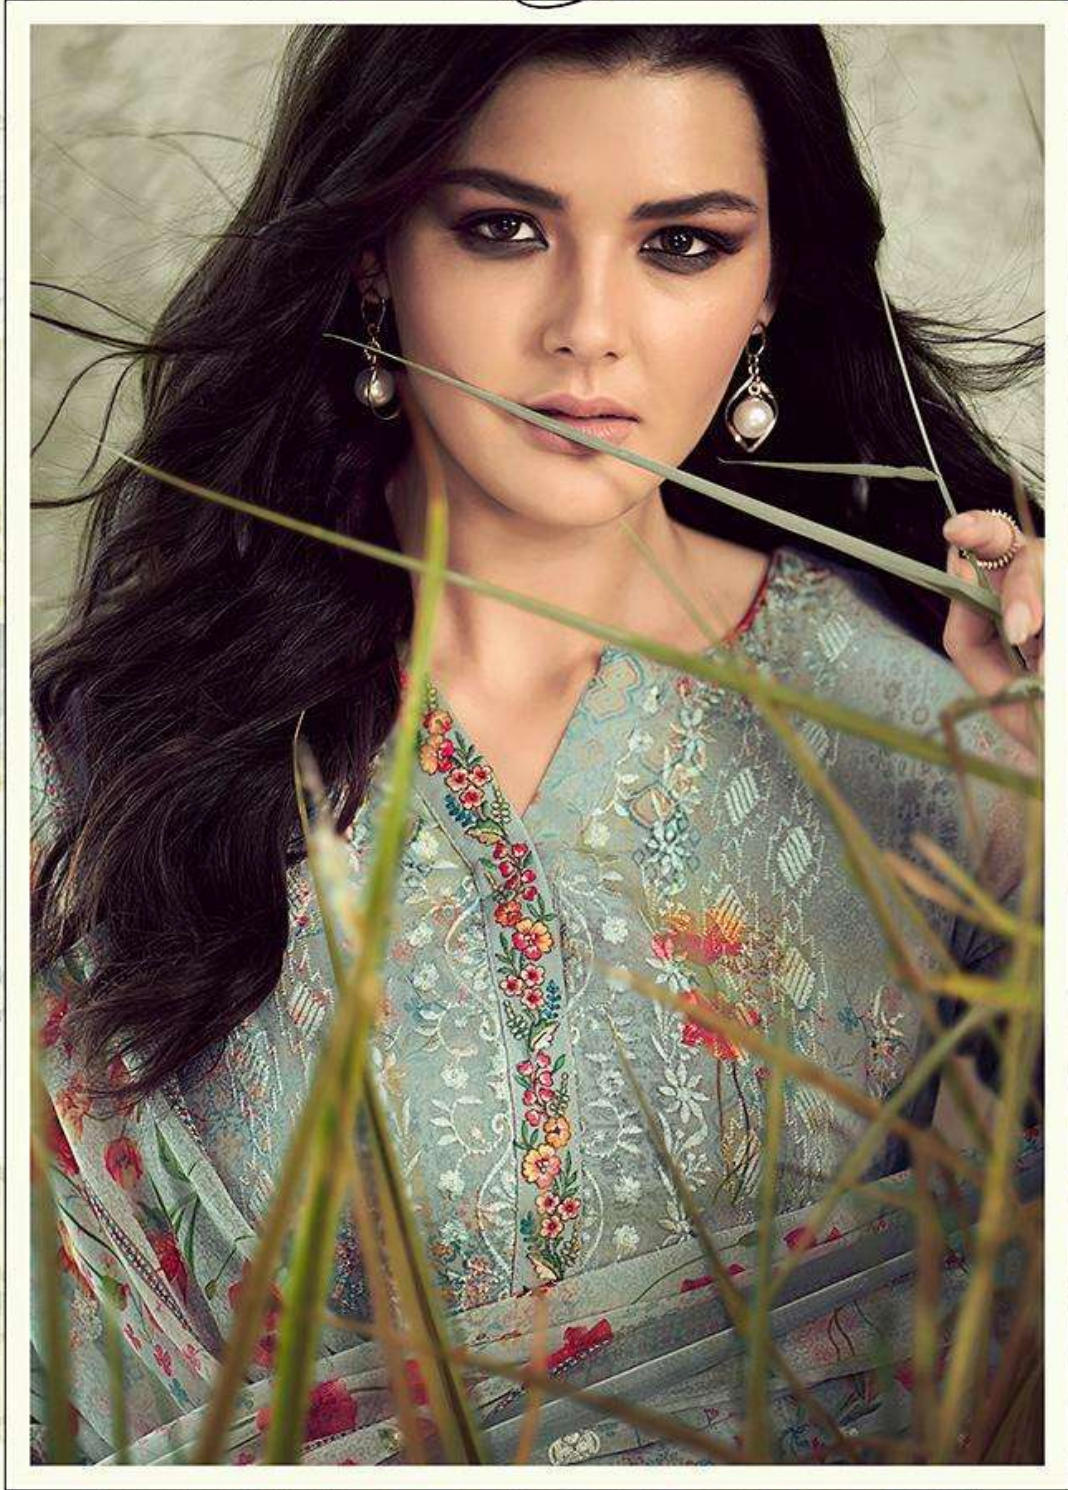

Glossy

Crescent