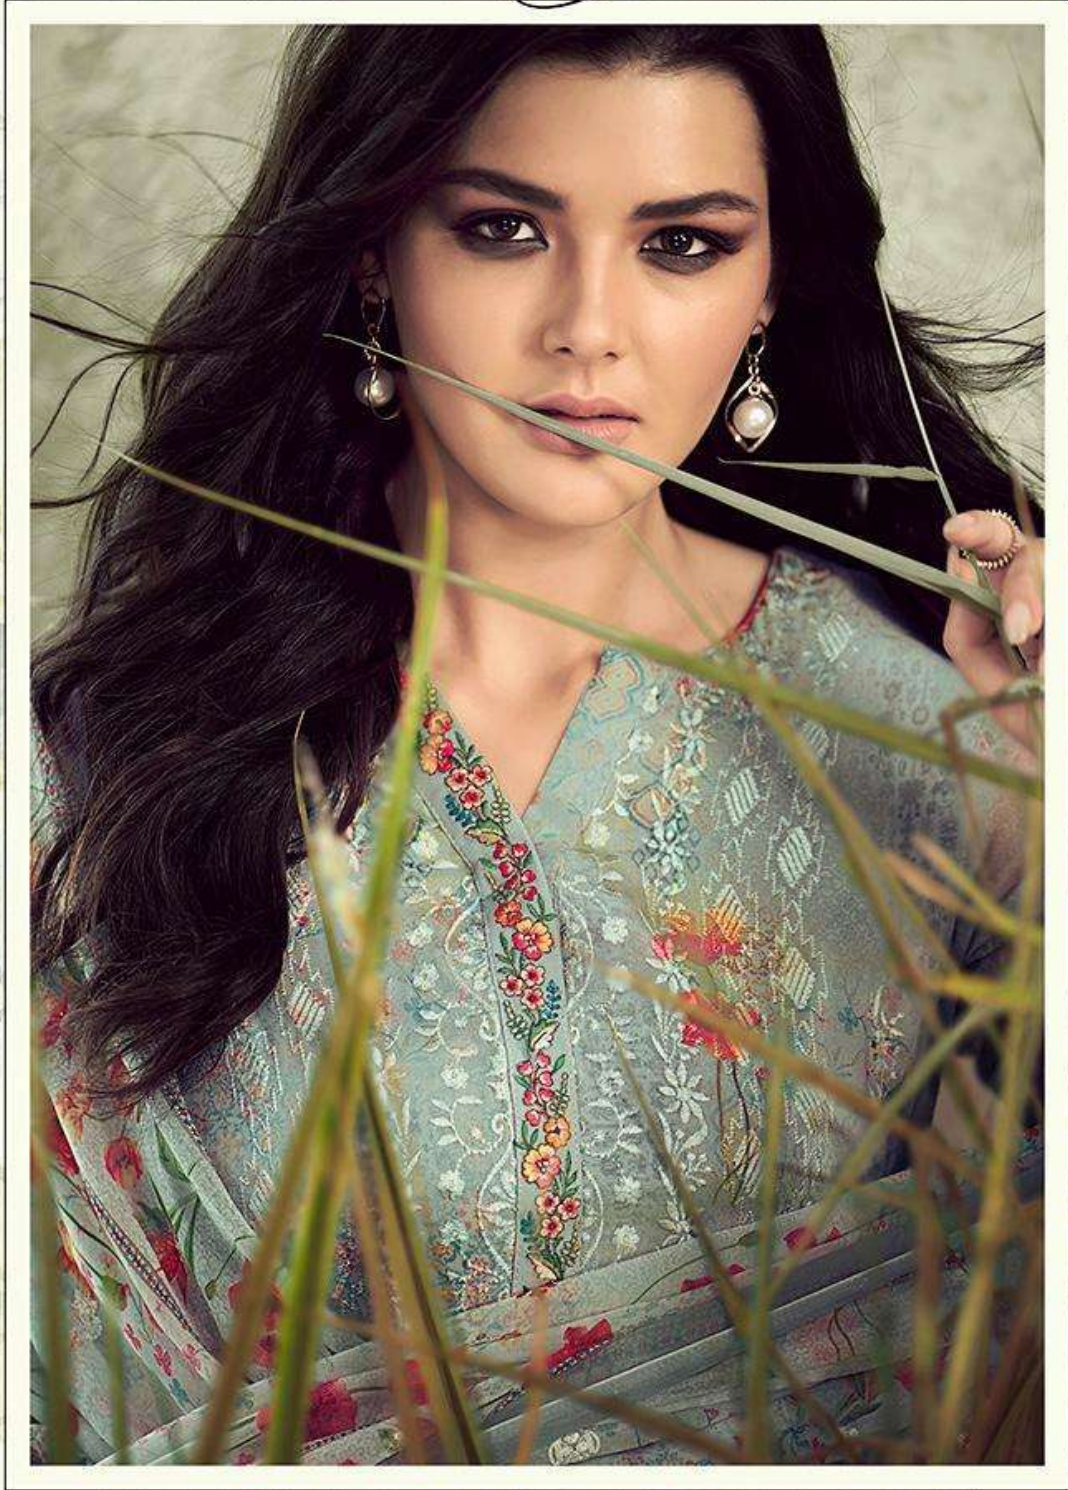

*Glossy*

Crescent

*Glossy*

PRODUCT DETAILS

**TOP**

PURE VISCOS GEORGETTE WITH EMBROIDERY  
DIGITAL PRINT

**INNER & BOTTOM**

PURE JAM SATIN

2209

2210

*Glossy*

*Glossy*

Crescent

*Glossy*

2209