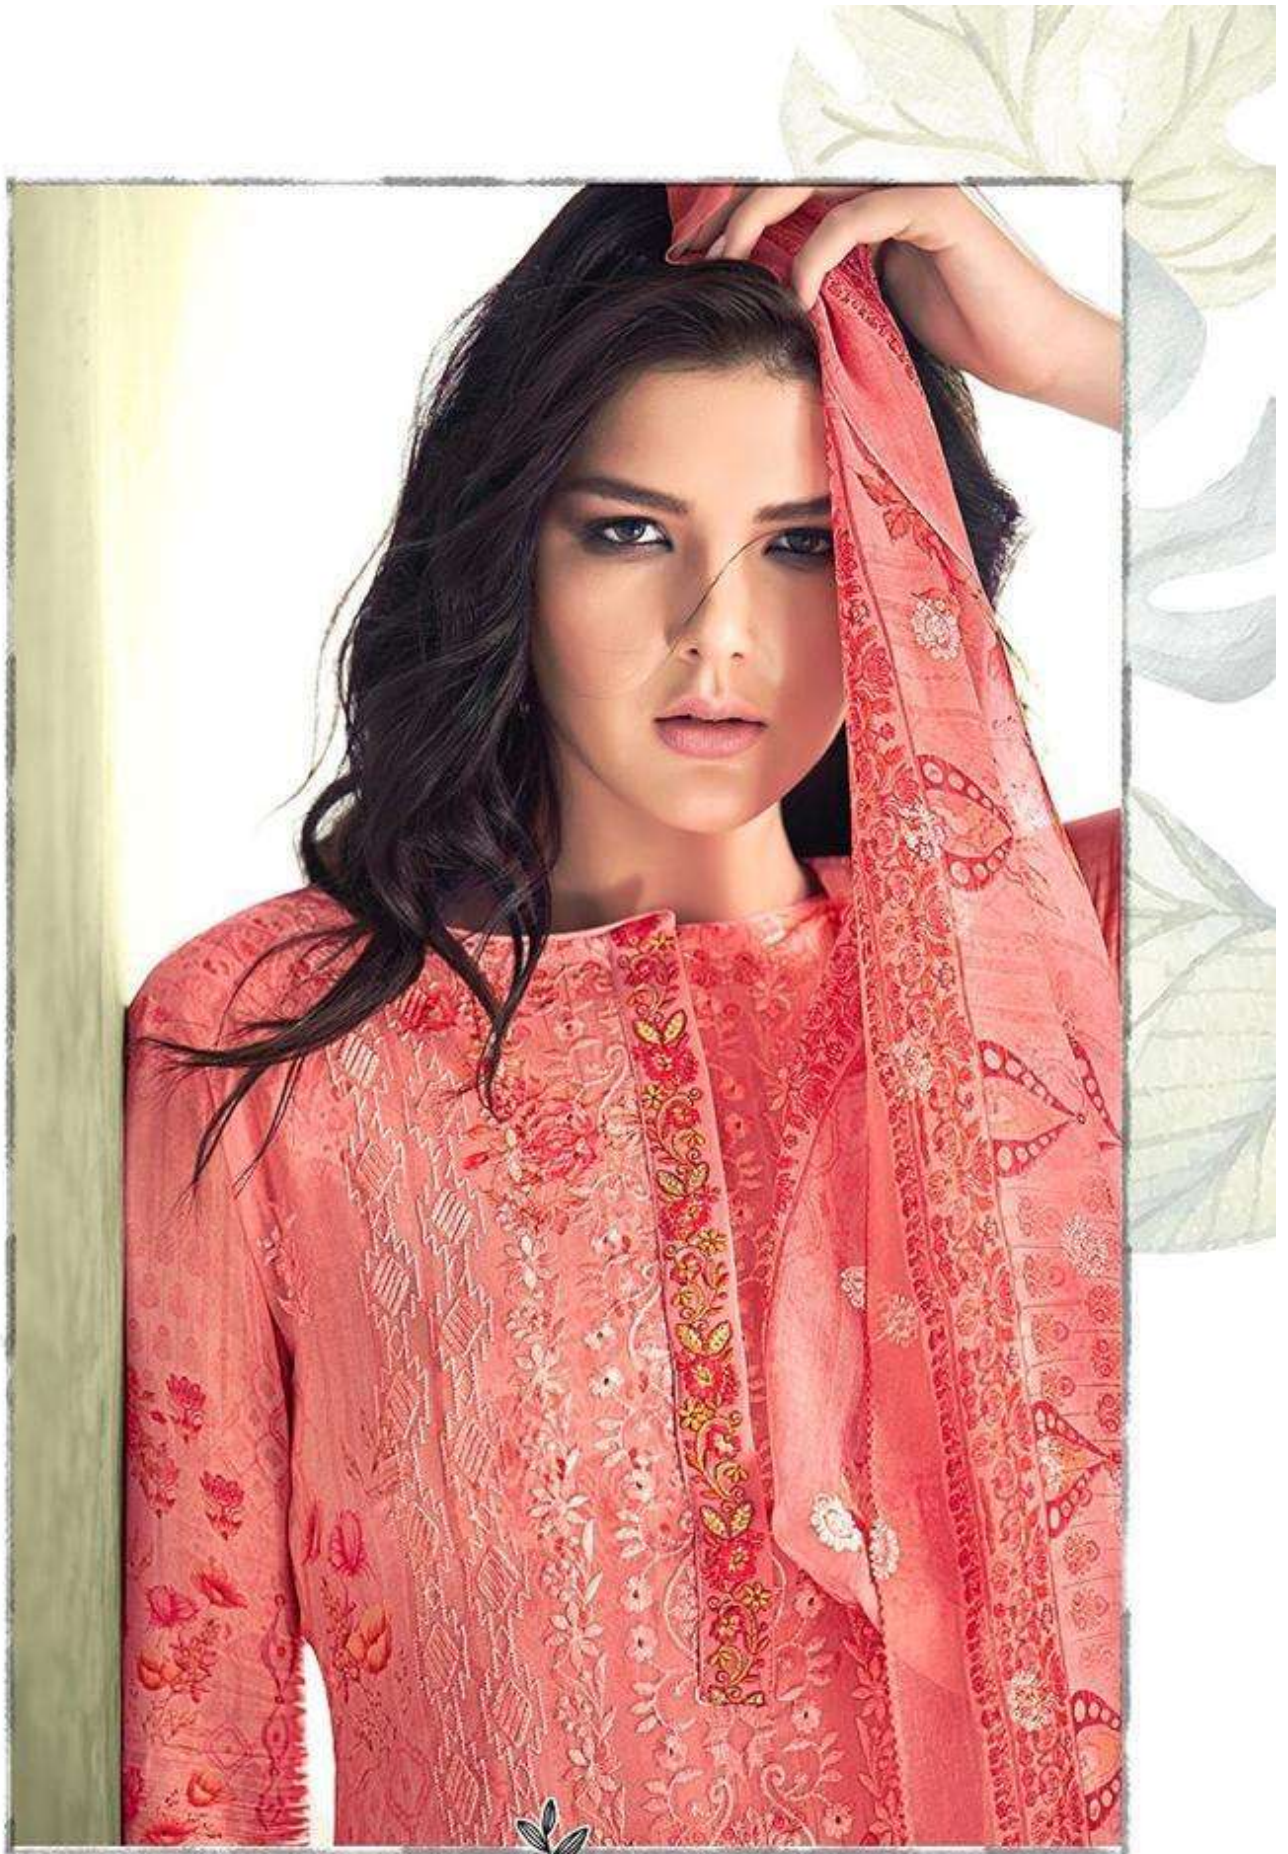

Glossy

Crescent

Glossy

PRODUCT DETAILS

TOP

PURE VISCOS GEORGETTE WITH EMBROIDERY
DIGITAL PRINT

INNER & BOTTOM

PURE JAM SATIN

DUPATTA

GEORGETTE DIGITAL PRINT WITH SEQUENCE
EMBROIDERY

gTM
S

S G CREATIONS

Glossy

2206

Glossy

2208